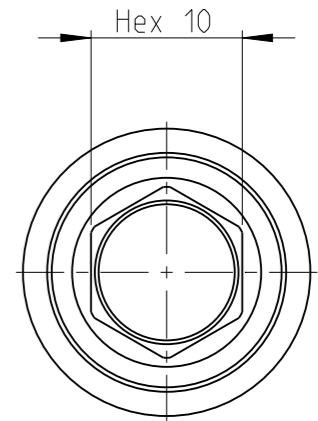

PART	4027124010	Status	Released	Rev./Iter	1.3
Drawing	4027124010	Status		Rev./Iter	1.3

proprietary document. Not to be used in any way without our consent.

SALTUS

Name	Socket-SQ3/8"-L80-HEX10-SM
Designation	4027 1240 10