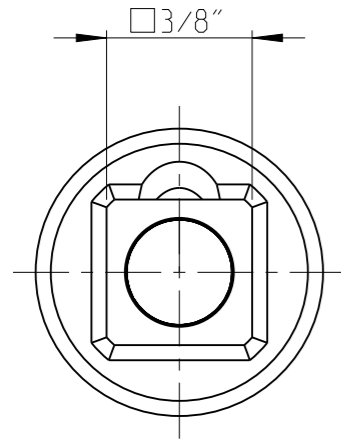

PART	4027124010	Status	Released	Rev./Iter	1.3
Drawing	4027124010	Status		Rev./Iter	1.3

proprietary document. Not to be used in any way without our consent.

SALTUS

Name	Socket-SQ3/8"-L80-HEX10-SM
Designation	4027 1240 10