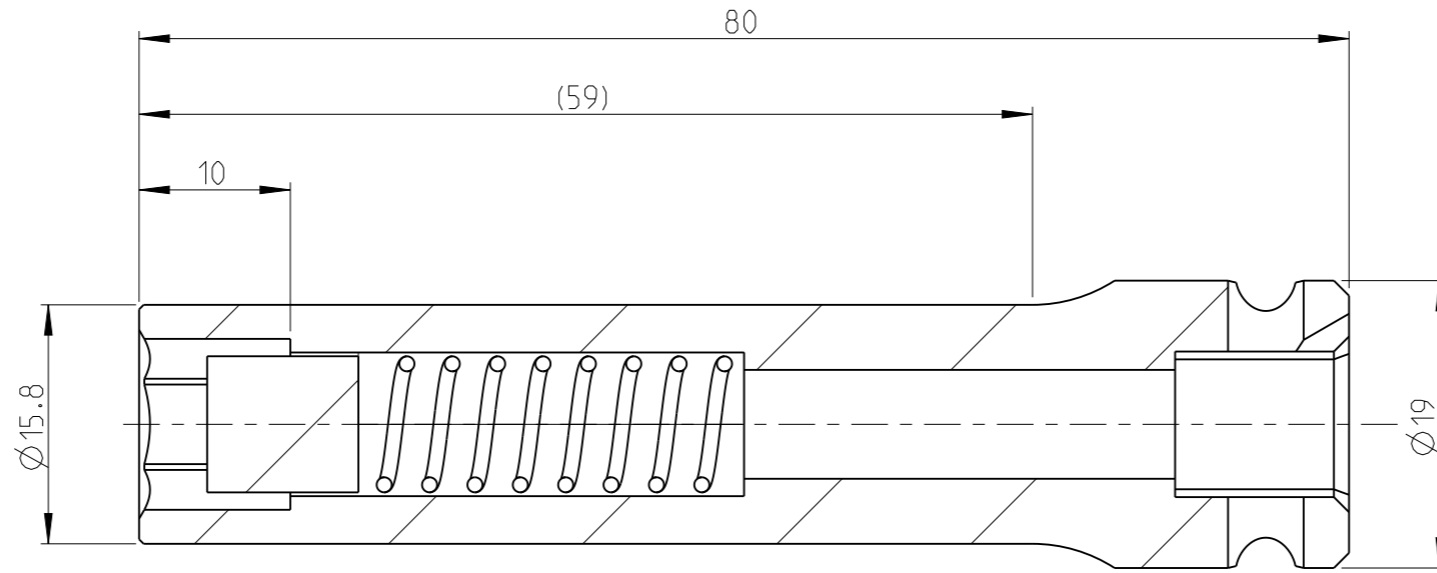

PART	4027124010	Status	Released	Rev./Iter	1.3
Drawing	4027124010	Status		Rev./Iter	1.3

proprietary document. Not to be used in any way without our consent.

SALTUS

Name	Socket-SQ3/8"-L80-HEX10-SM
Designation	4027 1240 10