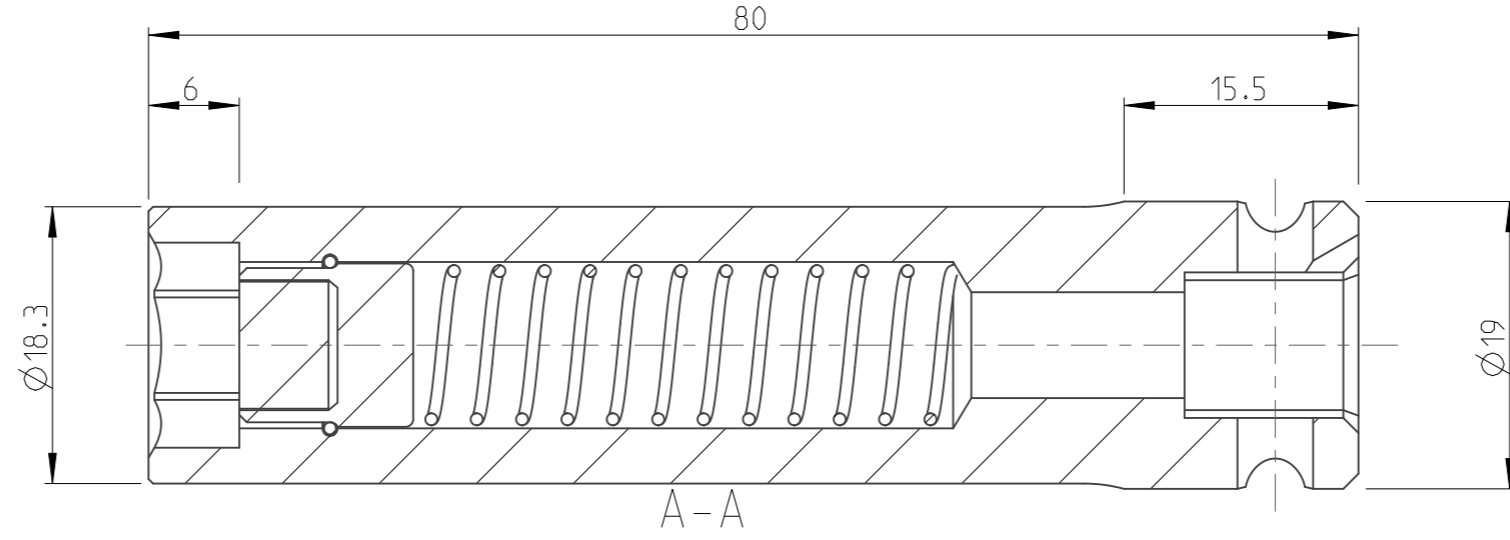

PART	4027124012	Status	Released	Rev./Iter	1.0
Drawing	4027124012	Status		Rev./Iter	1.1

1:1

proprietary document. Not to be used in any way without our consent.

SALTUS	Name	Socket-SQ3/8"-L80-HEX12-SM
	Designation	4027 1240 12