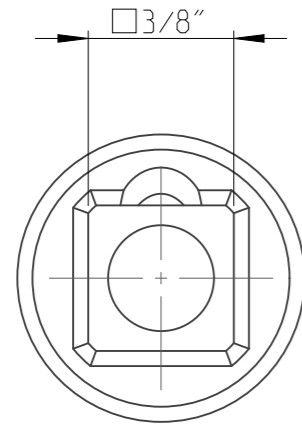

PART	4027124012	Status	Released	Rev./Iter	1.0
Drawing	4027124012	Status		Rev./Iter	1.1

1:1

proprietary document. Not to be used in any way without our consent.

SALTUS	Name	Socket-SQ3/8"-L80-HEX12-SM
	Designation	4027 1240 12