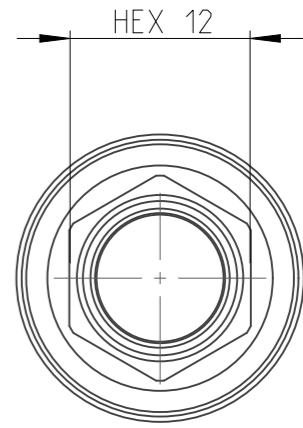

PART	4027124012	Status	Released	Rev./Iter	1.0
Drawing	4027124012	Status		Rev./Iter	1.1

1:1

proprietary document. Not to be used in any way without our consent.

SALTUS	Name	Socket-SQ3/8"-L80-HEX12-SM
	Designation	4027 1240 12