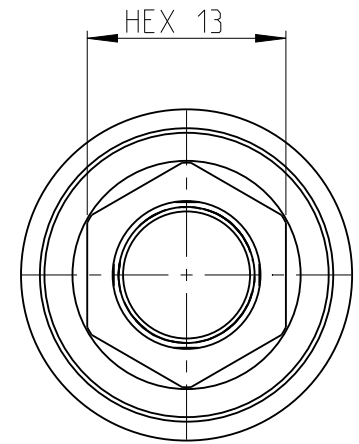

ASSEMBLY	4027124013	Status	Released	Rev. / Iter	0.2
DRAWING	4027124013	Status		Rev. / Iter	0.2

proprietary document. Not to be used in any way without our consent.

SALTUS

Name	Socket-SQ3/8"-L80-HEX13-SM
Designation	4027 1240 13