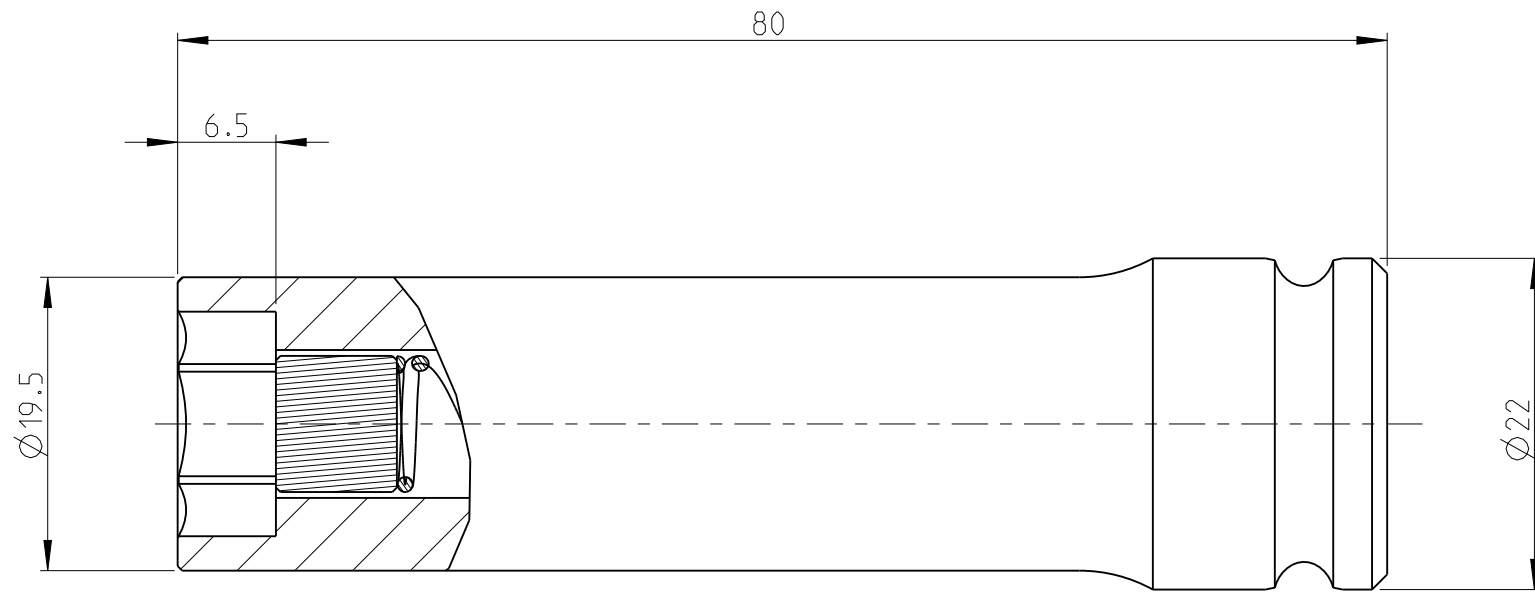

ASSEMBLY	4027124013	Status	Released	Rev. / Iter	0.2
DRAWING	4027124013	Status		Rev. / Iter	0.2

proprietary document. Not to be used in any way without our consent.

SALTUS

Name	Socket-SQ3/8"-L80-HEX13-SM
Designation	4027 1240 13