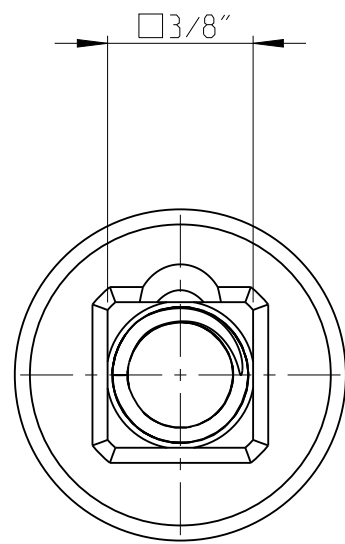

ASSEMBLY	4027124013	Status	Released	Rev. / Iter	0.2
DRAWING	4027124013	Status		Rev. / Iter	0.2

proprietary document. Not to be used in any way without our consent.

SALTUS

Name	Socket-SQ3/8"-L80-HEX13-SM
Designation	4027 1240 13