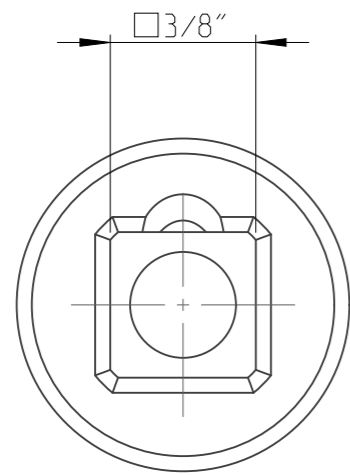

PART	4027124014	Status	Released	Rev. / Iter	1.0
Drawing	4027124014	Status		Rev. / Iter	1.2

1:1

proprietary document. Not to be used in any way without our consent.

SALTUS

Name	Socket-SQ3/8"-L80-HEX14-SM
Designation	4027 1240 14