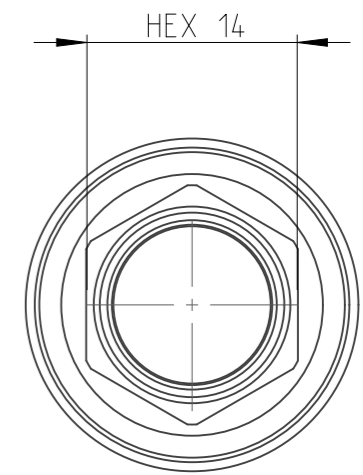

PART	4027124014	Status	Released	Rev. / Iter	1.0
Drawing	4027124014	Status		Rev. / Iter	1.2

1:1

proprietary document. Not to be used in any way without our consent.

SALTUS

Name	Socket-SQ3/8"-L80-HEX14-SM
Designation	4027 1240 14