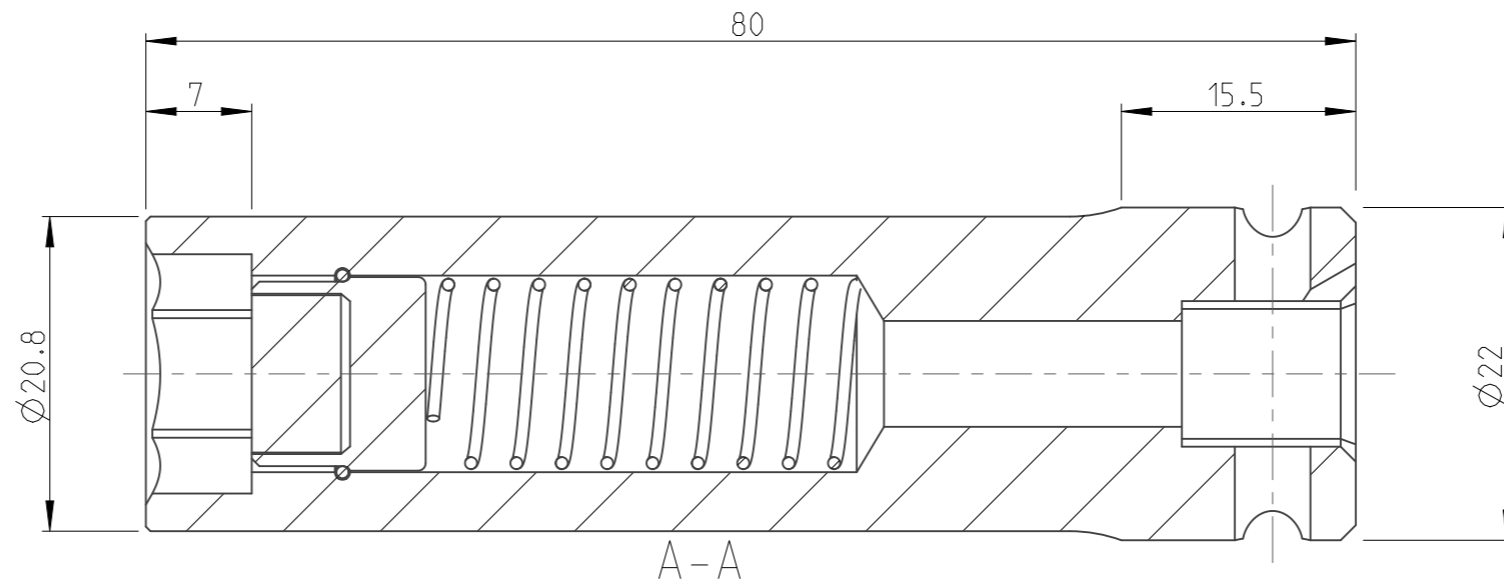

PART	4027124014	Status	Released	Rev. / Iter	1.0
Drawing	4027124014	Status		Rev. / Iter	1.2

1:1

proprietary document. Not to be used in any way without our consent.

SALTUS

Name	Socket-SQ3/8"-L80-HEX14-SM
Designation	4027 1240 14