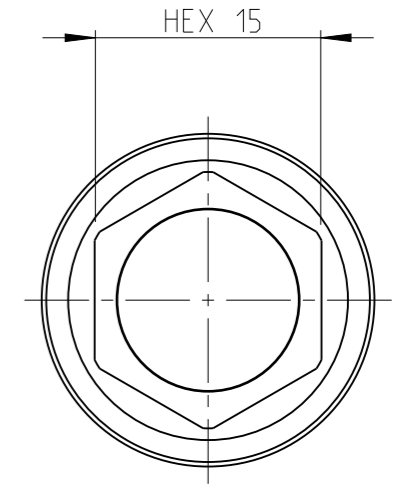

PART	4027124015	Status	Released	Rev./Iter	0.3
Drawing	4027124015	Status		Rev./Iter	0.3

proprietary document. Not to be used in any way without our consent.

SALTUS	Name	Socket-SQ3/8"-L80-HEX15-SM
	Designation	4027 1240 15