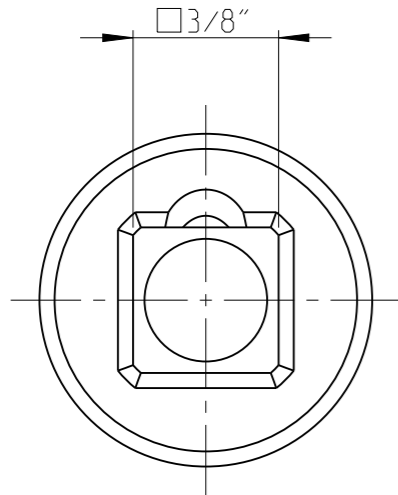

PART	4027124015	Status	Released	Rev./Iter	0.3
Drawing	4027124015	Status		Rev./Iter	0.3

proprietary document. Not to be used in any way without our consent.

SALTUS	Name	Socket-SQ3/8"-L80-HEX15-SM
	Designation	4027 1240 15