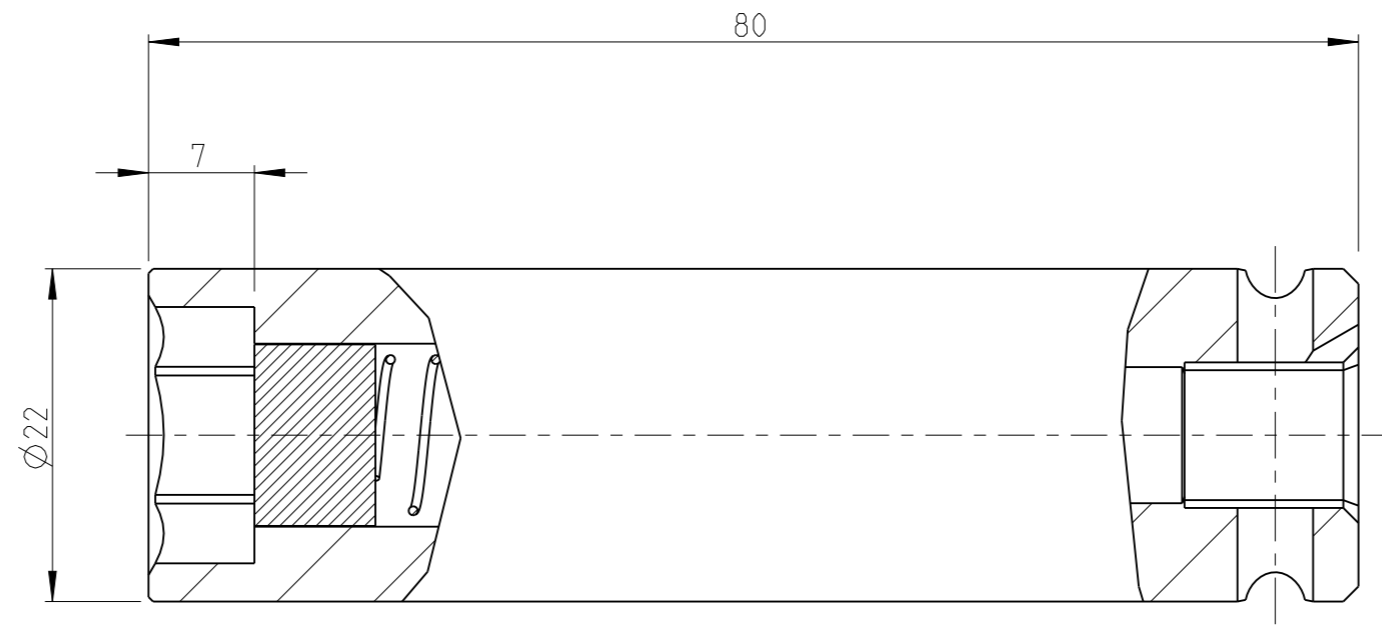

PART	4027124015	Status	Released	Rev./Iter	0.3
Drawing	4027124015	Status		Rev./Iter	0.3

proprietary document. Not to be used in any way without our consent.

SALTUS	Name	Socket-SQ3/8"-L80-HEX15-SM
	Designation	4027 1240 15