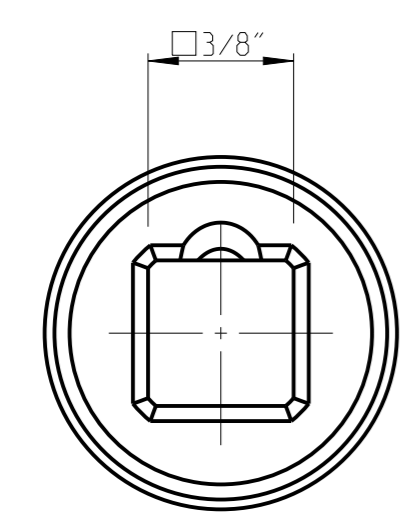

PART	4027124016	Status	Released	Rev./Iter	1.2
Drawing	4027124016	Status		Rev./Iter	1.2

Spring-mounted magnet

proprietary document. Not to be used in any way without our consent.

SALTUS	Name	Socket-SQ3/8"-L80-HEX16-SM
	Designation	4027 1240 16