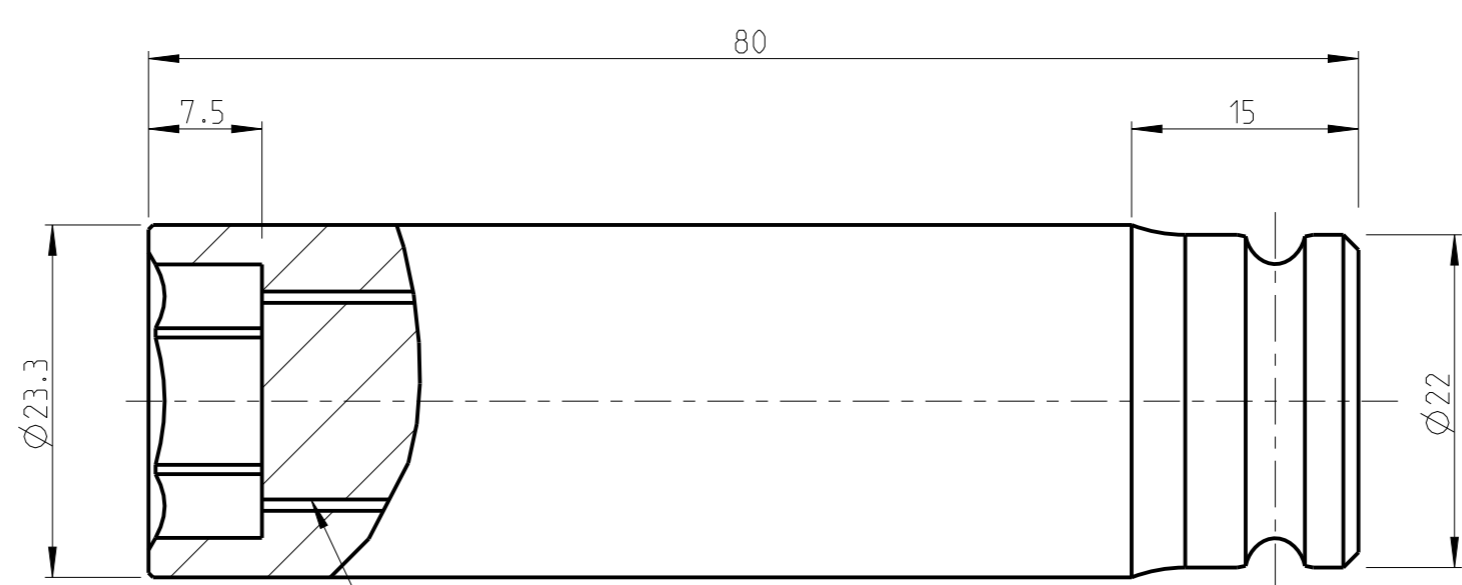

PART	4027124016	Status	Released	Rev./Iter	1.2
Drawing	4027124016	Status		Rev./Iter	1.2

Spring-mounted magnet

proprietary document. Not to be used in any way without our consent.

SALTUS	Name	Socket-SQ3/8"-L80-HEX16-SM
	Designation	4027 1240 16