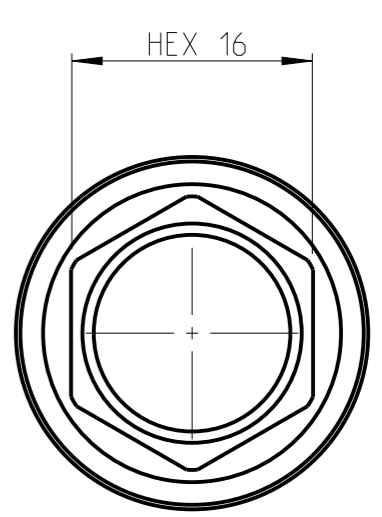

PART	4027124016	Status	Released	Rev./Iter	1.2
Drawing	4027124016	Status		Rev./Iter	1.2

Spring-mounted magnet

proprietary document. Not to be used in any way without our consent.

SALTUS	Name	Socket-SQ3/8"-L80-HEX16-SM
	Designation	4027 1240 16