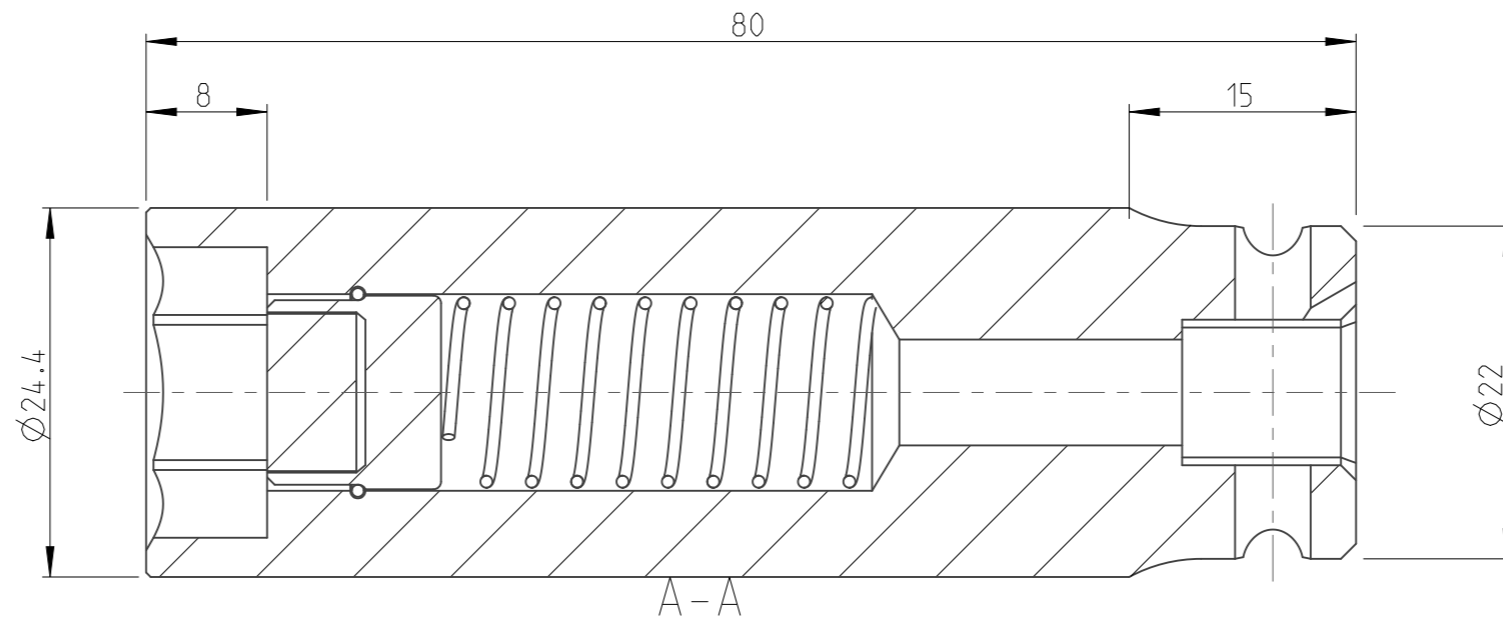

PART	4027124017	Status	Released	Rev. / Iter	1.0
Drawing	4027124017	Status		Rev. / Iter	1.2

1:1

proprietary document. Not to be used in any way without our consent.

SALTUS

Name	Socket-SQ3/8"-L80-HEX17-SM
Designation	4027 1240 17