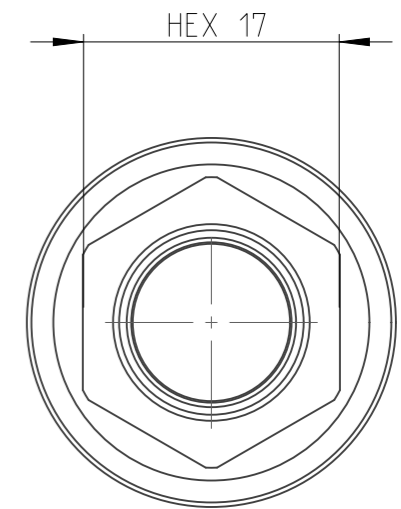

PART	4027124017	Status	Released	Rev. / Iter	1.0
Drawing	4027124017	Status		Rev. / Iter	1.2

1:1

proprietary document. Not to be used in any way without our consent.

SALTUS

Name	Socket-SQ3/8"-L80-HEX17-SM
Designation	4027 1240 17