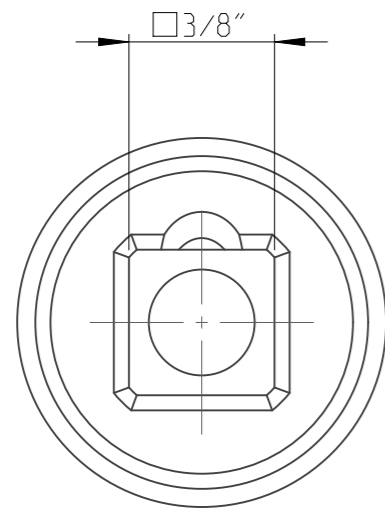

PART	4027124017	Status	Released	Rev. / Iter	1.0
Drawing	4027124017	Status		Rev. / Iter	1.2

1:1

proprietary document. Not to be used in any way without our consent.

SALTUS

Name	Socket-SQ3/8"-L80-HEX17-SM
Designation	4027 1240 17