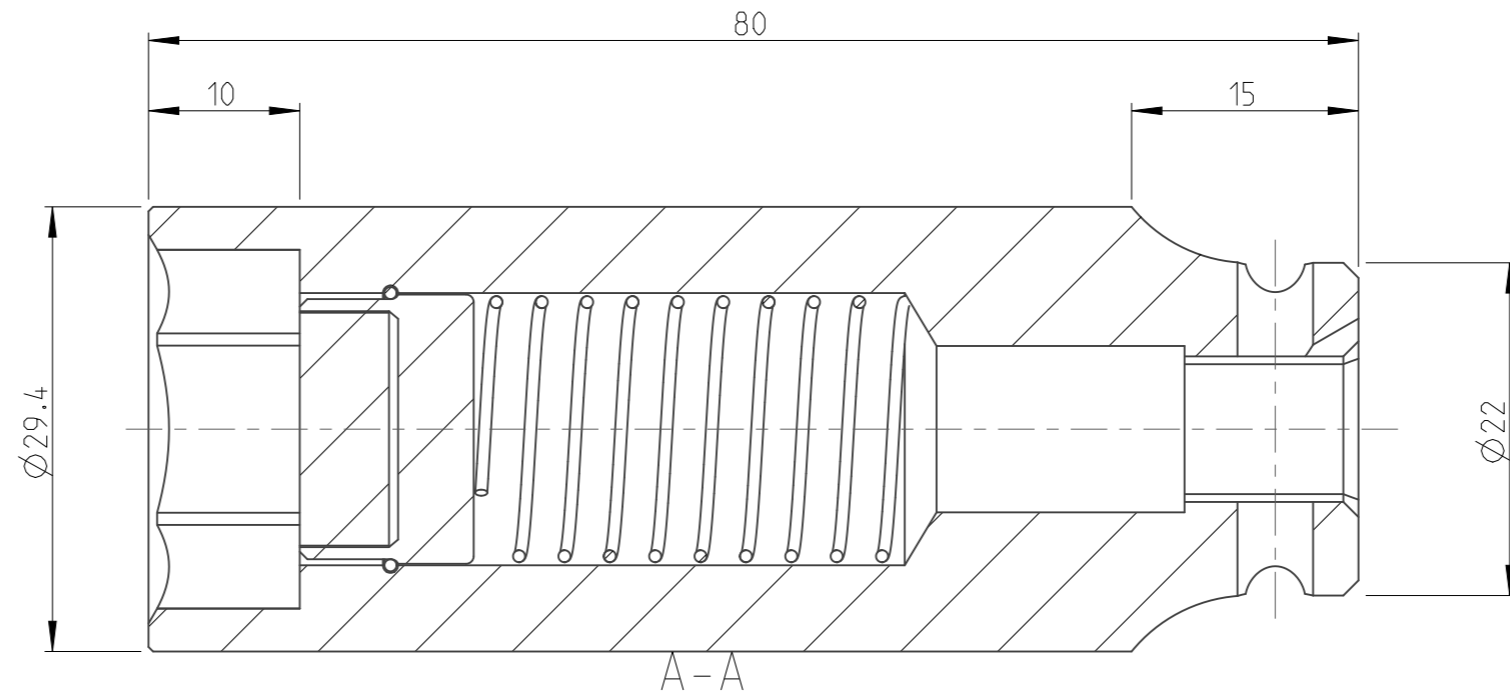

PART	4027124021	Status	Released	Rev. / Iter	1.0
Drawing	4027124021	Status		Rev. / Iter	1.0

1:1

proprietary document. Not to be used in any way without our consent.

SALTUS

Name	Socket-SQ3/8"-L80-HEX21-SM
Designation	4027 1240 21