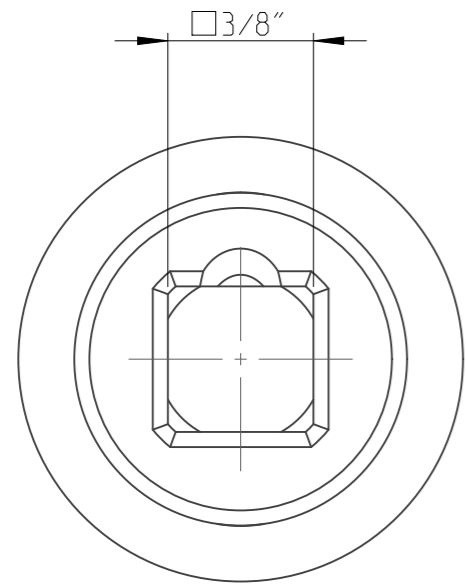

PART	4027124021	Status	Released	Rev. / Iter	1.0
Drawing	4027124021	Status		Rev. / Iter	1.0

1:1

proprietary document. Not to be used in any way without our consent.

SALTUS

Name	Socket-SQ3/8"-L80-HEX21-SM
Designation	4027 1240 21