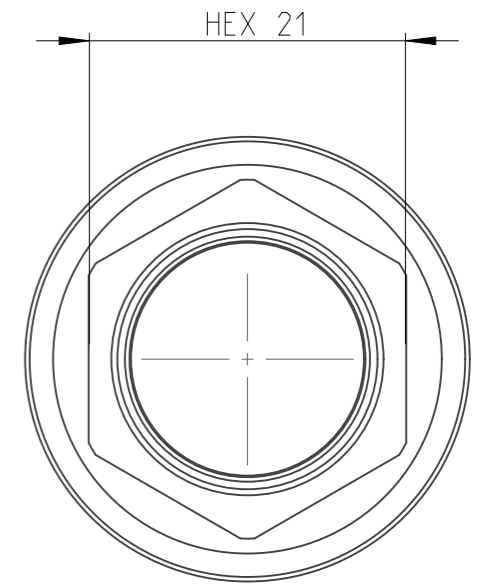

PART	4027124021	Status	Released	Rev. / Iter	1.0
Drawing	4027124021	Status		Rev. / Iter	1.0

1:1

proprietary document. Not to be used in any way without our consent.

SALTUS

Name	Socket-SQ3/8"-L80-HEX21-SM
Designation	4027 1240 21