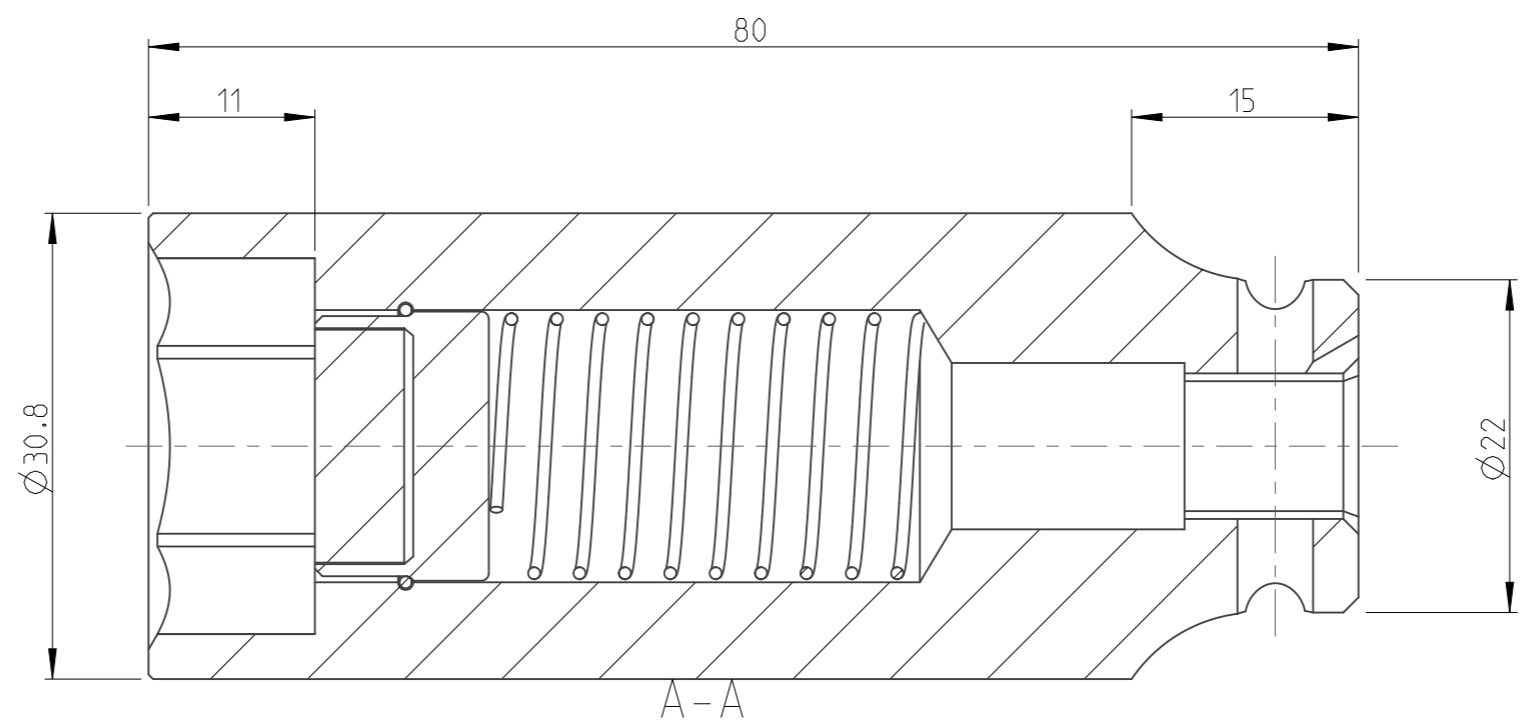

PART	4027124022	Status	Released	Rev./Iter	1.0
Drawing	4027124022	Status		Rev./Iter	1.0

1:1

proprietary document. Not to be used in any way without our consent.

SALTUS	Name	Socket-SQ3/8"-L80-HEX22-SM
	Designation	4027 1240 22