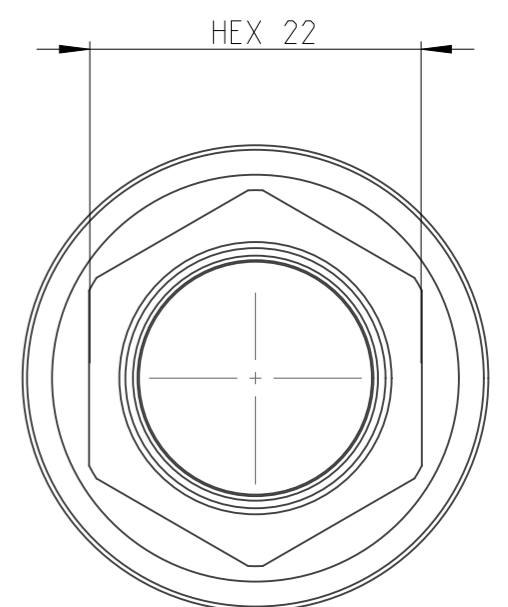

PART	4027124022	Status	Released	Rev./Iter	1.0
Drawing	4027124022	Status		Rev./Iter	1.0

1:1

proprietary document. Not to be used in any way without our consent.

SALTUS	Name	Socket-SQ3/8"-L80-HEX22-SM
	Designation	4027 1240 22