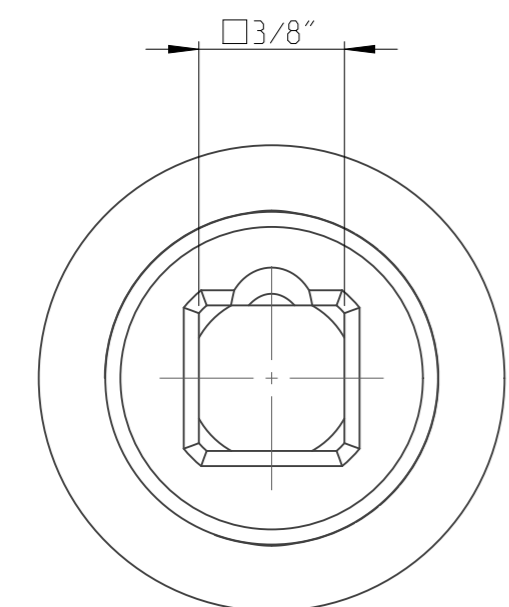

PART	4027124022	Status	Released	Rev./Iter	1.0
Drawing	4027124022	Status		Rev./Iter	1.0

1:1

proprietary document. Not to be used in any way without our consent.

SALTUS	Name	Socket-SQ3/8"-L80-HEX22-SM
	Designation	4027 1240 22