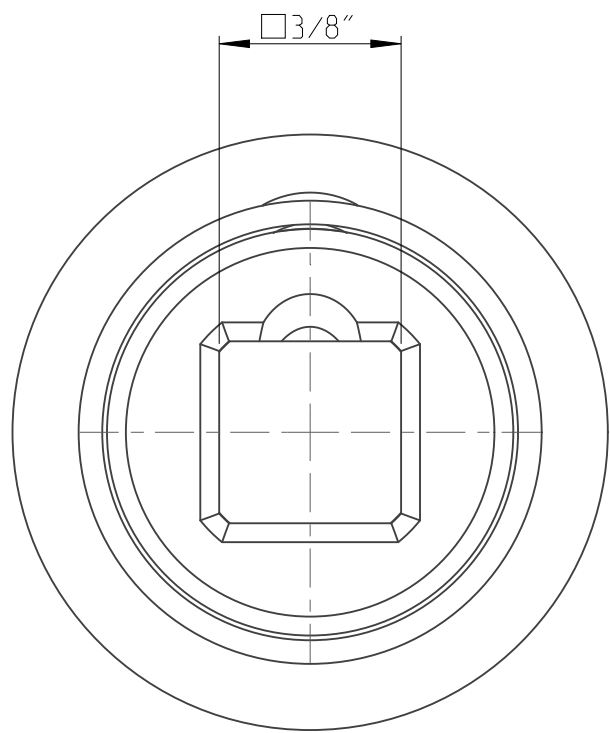

ASSEMBLY	4027124221	Status	Released	Rev. / Iter	1.1
DRAWING	4027124221	Status		Rev. / Iter	1.2

1:1

proprietary document. Not to be used in any way without our consent.

**SALTUS**

Name  
Socket-SQ3/8"-L50-HEX21-R-TW  
Designation  
4027 1242 21