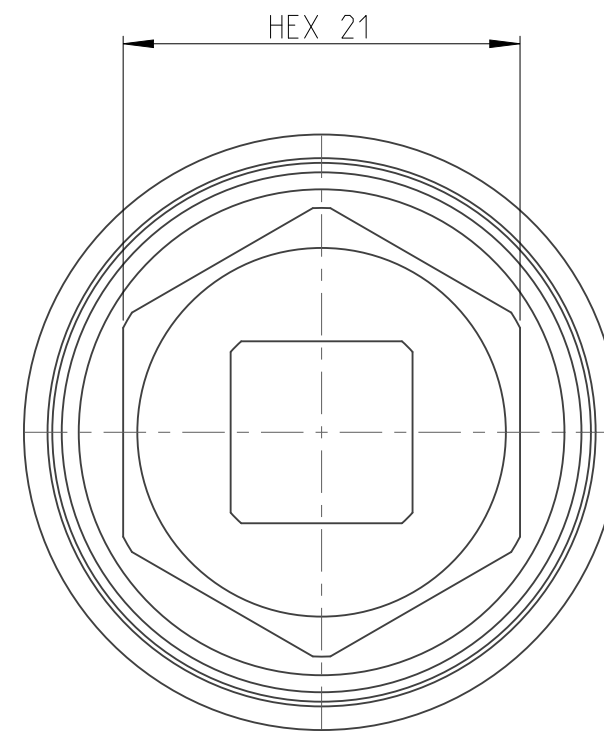

ASSEMBLY	4027124221	Status	Released	Rev. / Iter	1.1
DRAWING	4027124221	Status		Rev. / Iter	1.2

1:1

proprietary document. Not to be used in any way without our consent.

**SALTUS**

Name  
Socket-SQ3/8"-L50-HEX21-R-TW  
Designation  
4027 1242 21