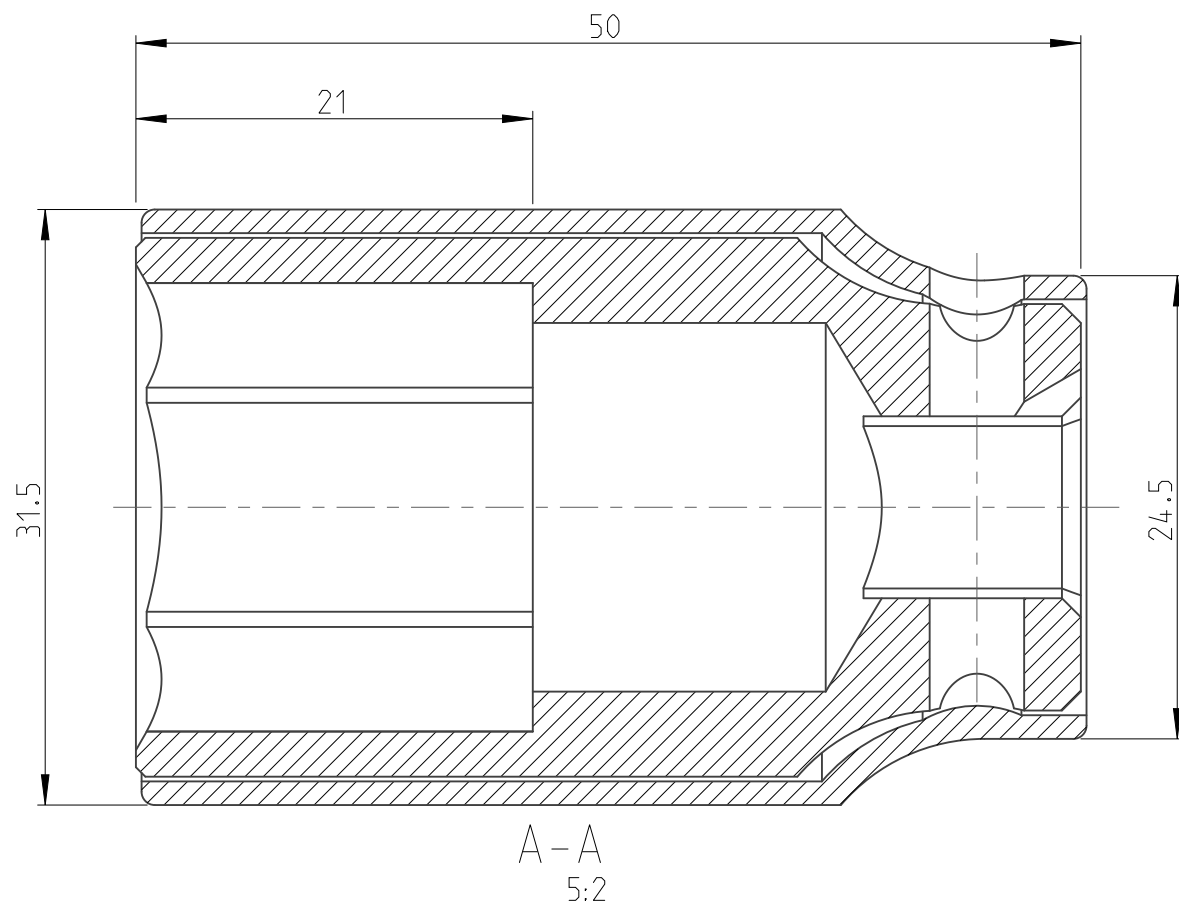

ASSEMBLY	4027124221	Status	Released	Rev. / Iter	1.1
DRAWING	4027124221	Status		Rev. / Iter	1.2

1:1

proprietary document. Not to be used in any way without our consent.

**SALTUS**

Name  
Socket-SQ3/8"-L50-HEX21-R-TW  
Designation  
4027 1242 21