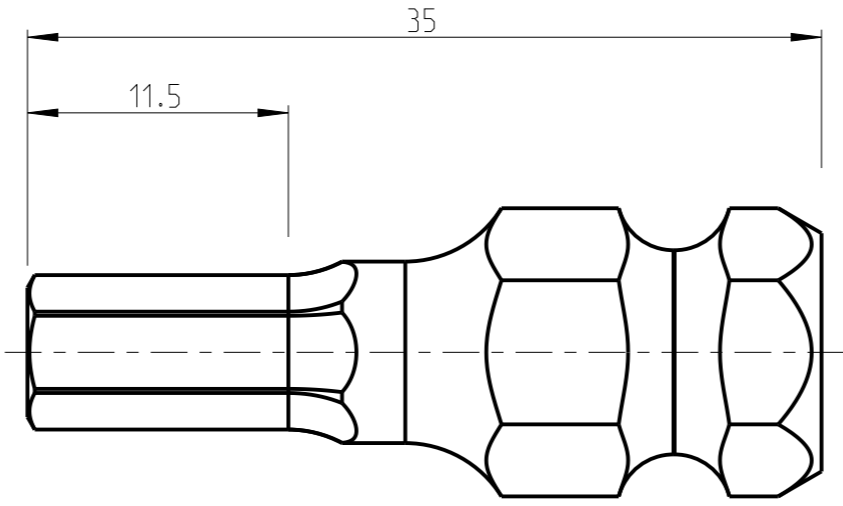

PART	Status	Rev./Iter
4027125006	In Work	1.0
4027125006	Status	Rev./Iter
		1.0

proprietary document. Not to be used in any way without our consent.

<b>SALTUS</b>	Name	Bit-HEX11-L35-HEX6
	Designation	4027 1250 06