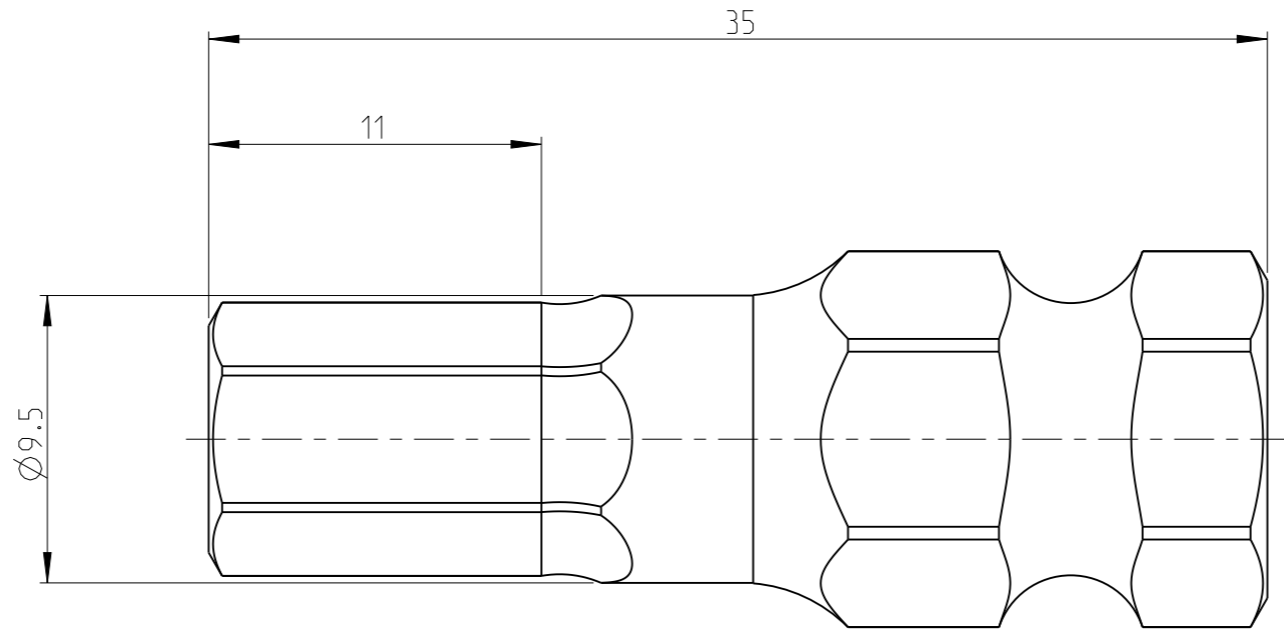

PART	4027125008	Status	Released	Rev./Iter	1.1
Drawing	4027125008	Status		Rev./Iter	1.1

proprietary document. Not to be used in any way without our consent.

**SALTUS**

Name	BIT-HEX11-L35-HEX8
Designation	4027 1250 08