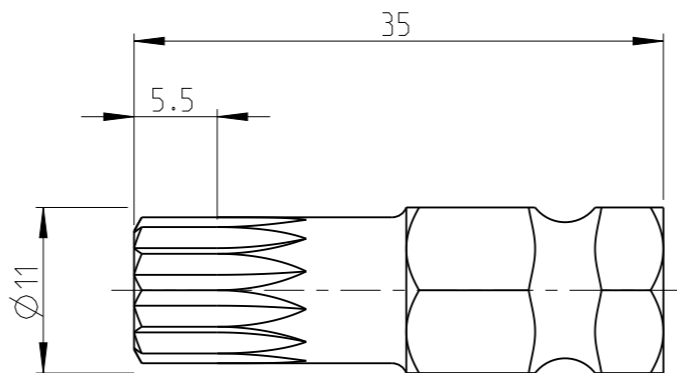

PART	4027125110	Status	In Work	Rev. / Iter	1.0
Drawing	4027125110	Status		Rev. / Iter	1.0

proprietary document. Not to be used in any way without our consent.

SALTUS

Name	Bit-HEX11-L35-XZN10
Designation	4027 1251 10