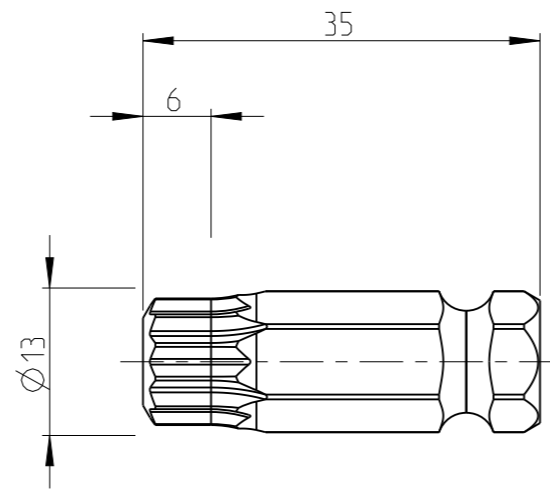

PART	4027125112	Status	In Work	Rev. / Iter	0,0
Drawing	4027125112	Status		Rev. / Iter	0,0

proprietary document. Not to be used in any way without our consent.

**SALTUS**

Name	Bit-HEX11-L35-XZN12
Designation	4027 1251 12