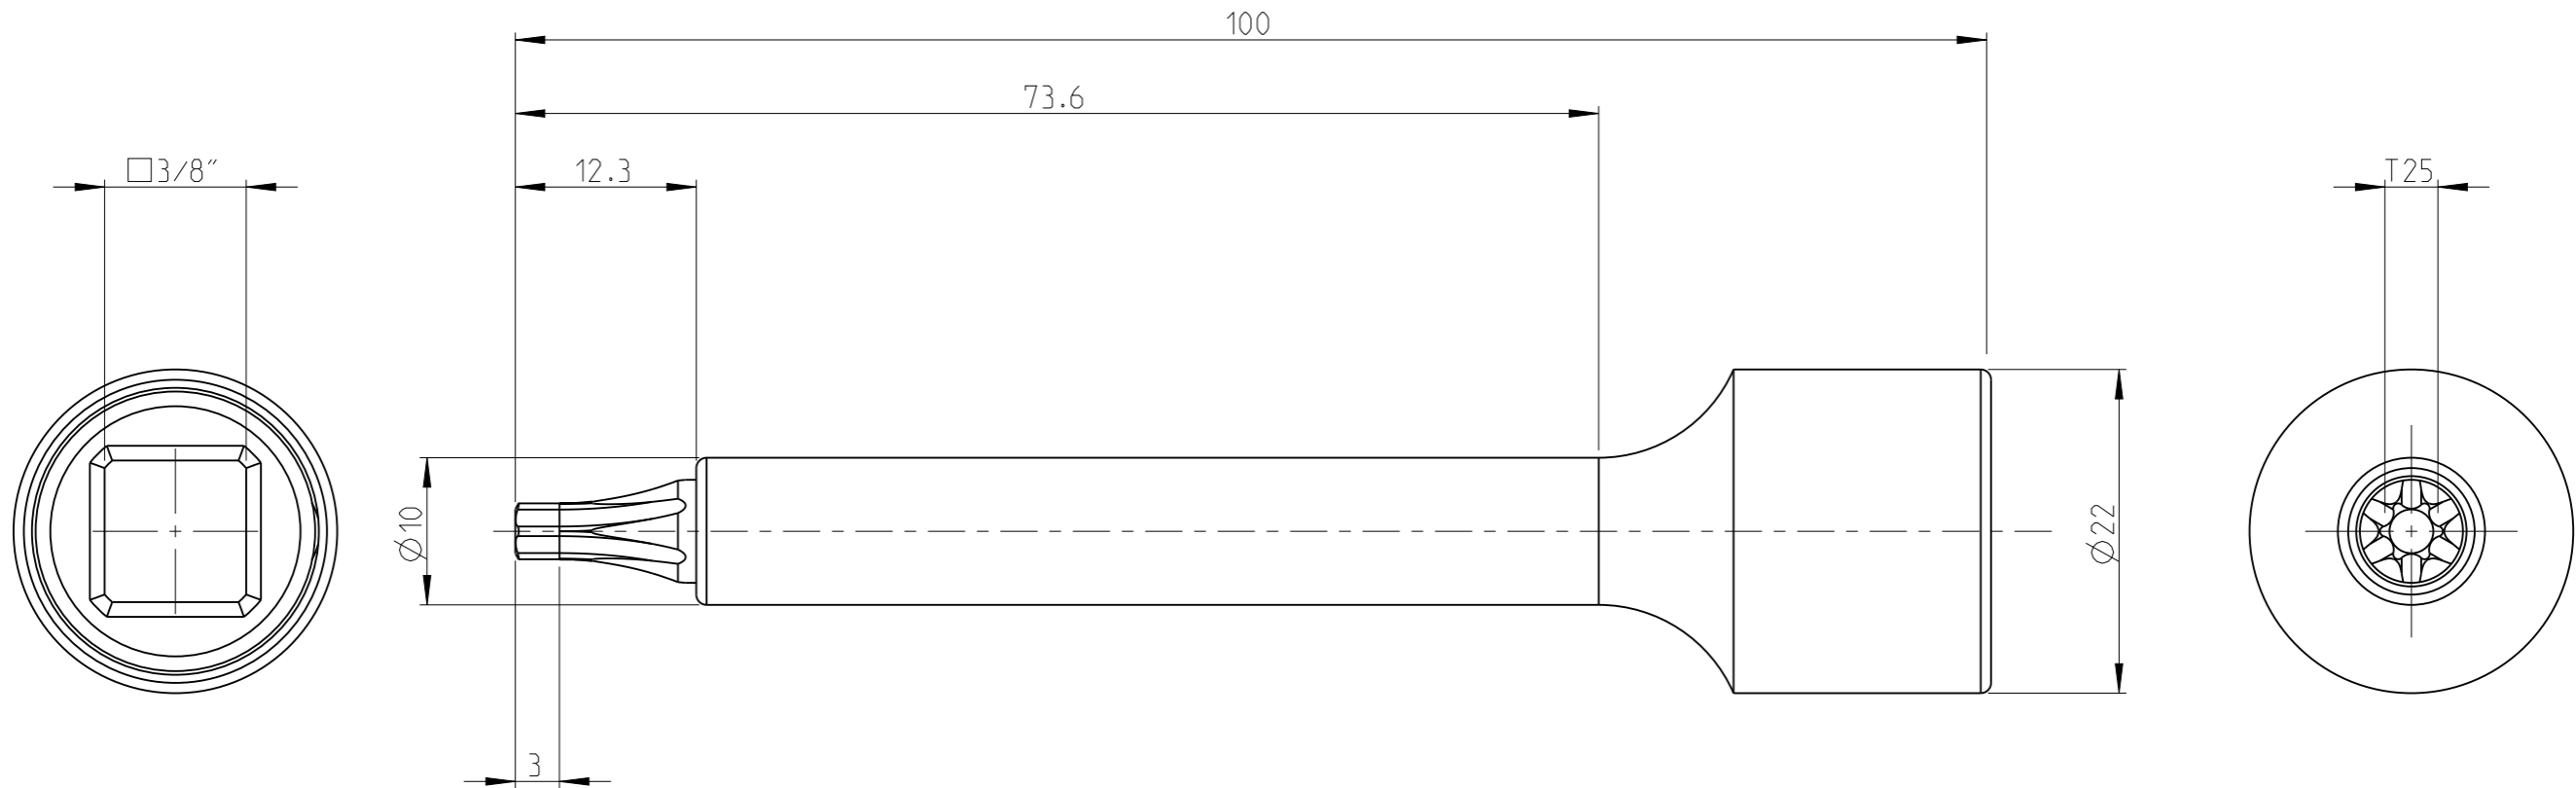

ASSEMBLY	4027125625	Status	Released	Rev. / Iter	0.1
DRAWING	4027125625	Status		Rev. / Iter	0.1

proprietary document. Not to be used in any way without our consent.

**SALTUS**

Name  
Bit socket-SQ3/8"-L100-T25-R  
Designation  
4027 1256 25