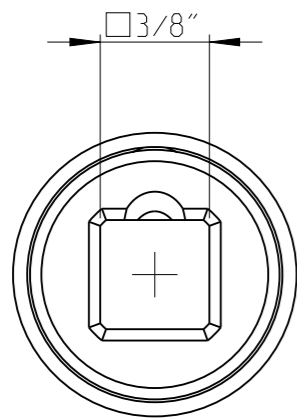

ASSEMBLY	4027125650	Status	Released	Rev. / Iter	1.0
DRAWING	4027125650	Status		Rev. / Iter	1.0

proprietary document. Not to be used in any way without our consent.

**SALTUS**

Name  
Bit socket-SQ3/8"-L100-T50-R  
Designation  
4027 1256 50