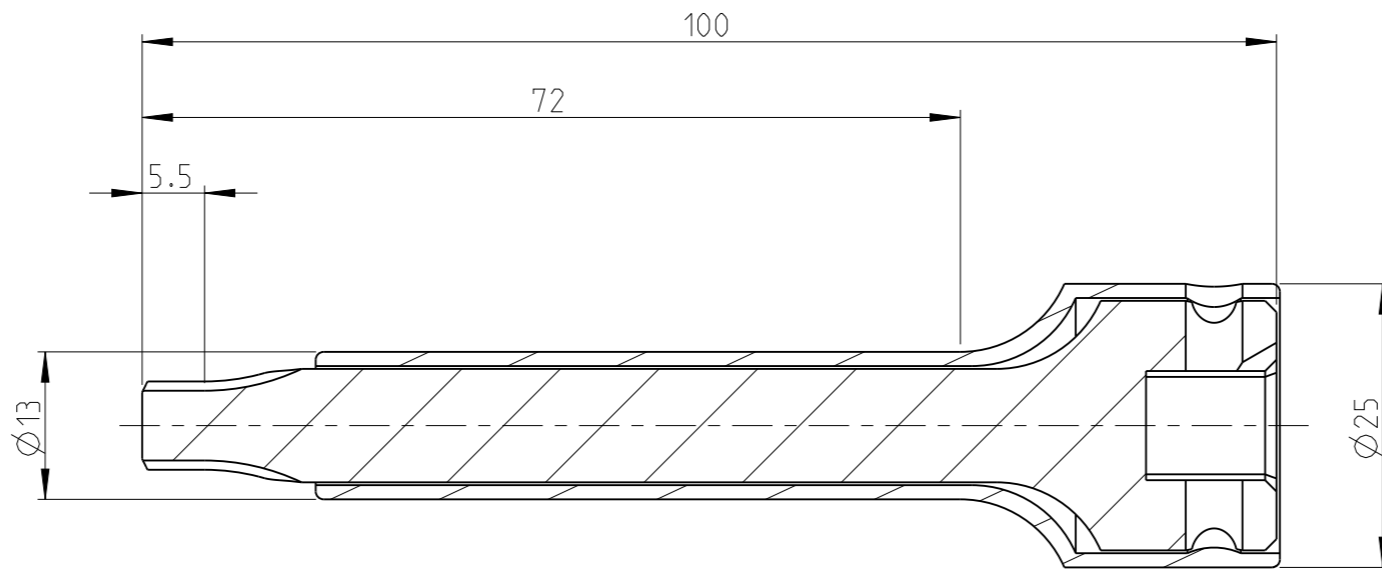

ASSEMBLY	4027125650	Status	Released	Rev. / Iter	1.0
DRAWING	4027125650	Status		Rev. / Iter	1.0

proprietary document. Not to be used in any way without our consent.

**SALTUS**

Name  
Bit socket-SQ3/8"-L100-T50-R  
Designation  
4027 1256 50