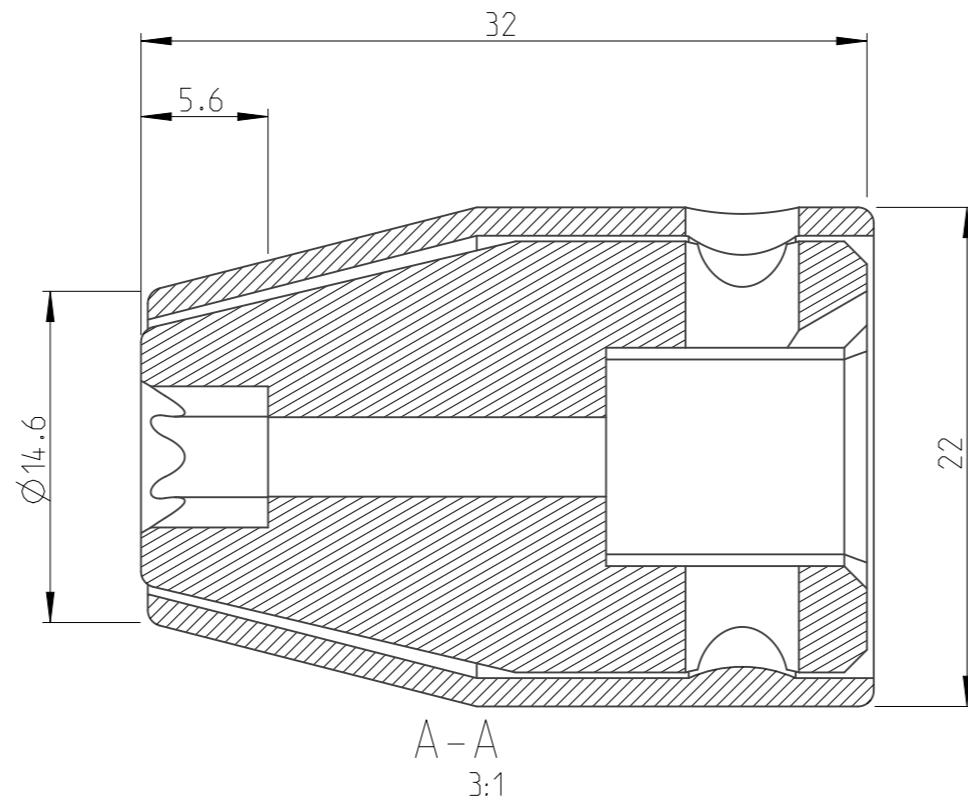

ASSEMBLY	4027126407	Status	Released	Rev. / Iter	1.0
DRAWING	4027126407	Status		Rev. / Iter	1.0

proprietary document. Not to be used in any way without our consent.

**SALTUS**

Name	Socket-SQ3/8"-L32-E7-R
Designation	4027 1264 07