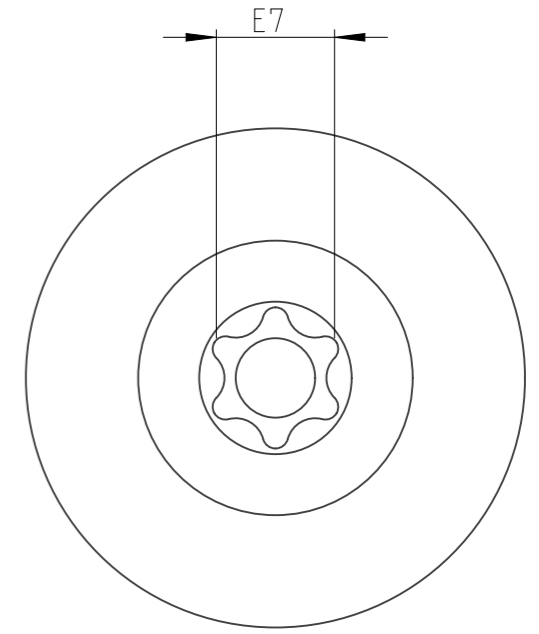

ASSEMBLY	4027126407	Status	Released	Rev. / Iter	1.0
DRAWING	4027126407	Status		Rev. / Iter	1.0

proprietary document. Not to be used in any way without our consent.

**SALTUS**

Name	Socket-SQ3/8"-L32-E7-R
Designation	4027 1264 07