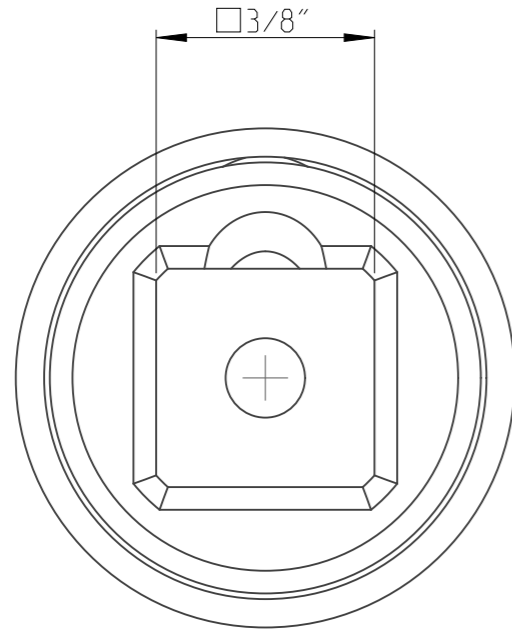

ASSEMBLY	4027126407	Status	Released	Rev. / Iter	1.0
DRAWING	4027126407	Status		Rev. / Iter	1.0

proprietary document. Not to be used in any way without our consent.

**SALTUS**

Name	Socket-SQ3/8"-L32-E7-R
Designation	4027 1264 07