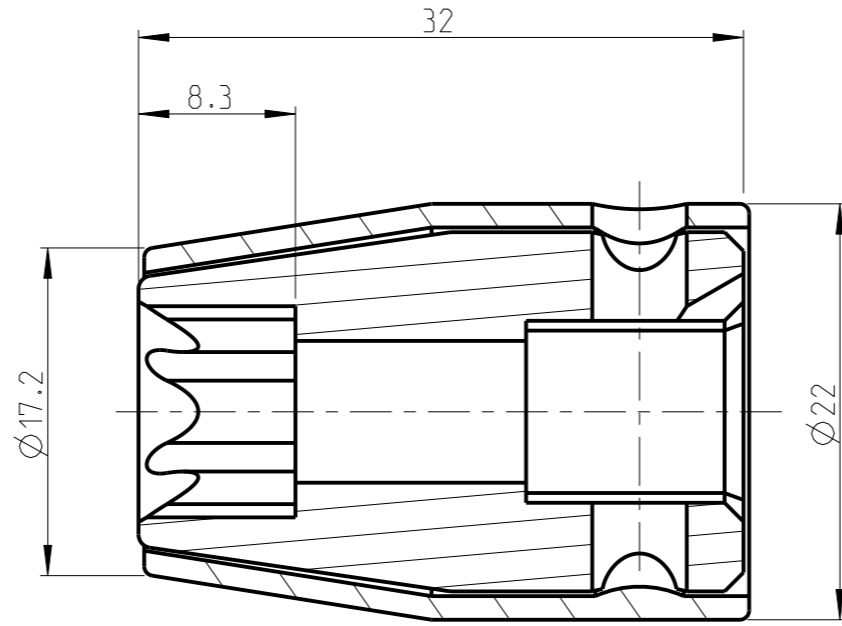

ASSEMBLY	40271264-12	Status	Released	Rev. / Iter	1.0
DRAWING	40271264-12	Status		Rev. / Iter	1.0

proprietary document. Not to be used in any way without our consent.

**SALTUS**

Name	Socket-SQ3/8"-L32-E12-R
Designation	4027 1264 12