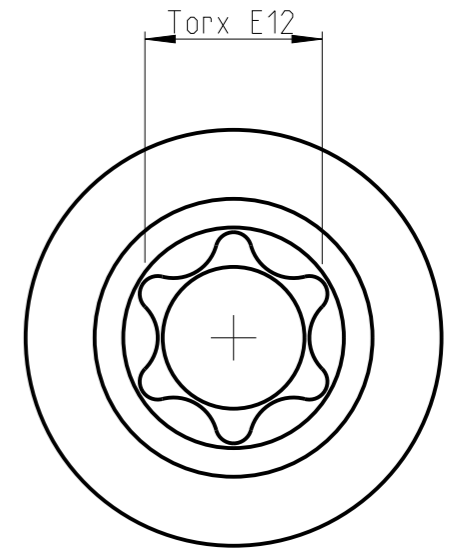

ASSEMBLY	40271264-12	Status	Released	Rev. / Iter	1.0
DRAWING	40271264-12	Status		Rev. / Iter	1.0

proprietary document. Not to be used in any way without our consent.

**SALTUS**

Name	Socket-SQ3/8"-L32-E12-R
Designation	4027 1264 12