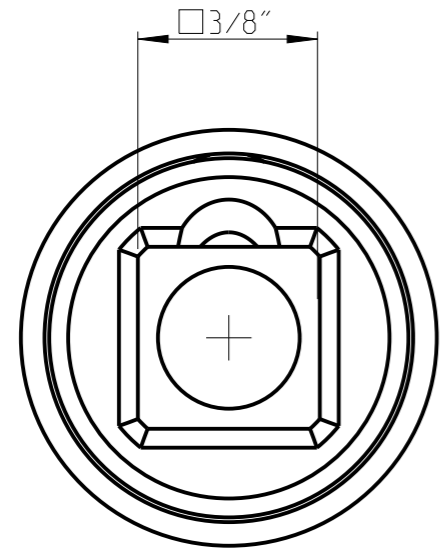

ASSEMBLY	40271264-12	Status	Released	Rev. / Iter	1.0
DRAWING	40271264-12	Status		Rev. / Iter	1.0

proprietary document. Not to be used in any way without our consent.

**SALTUS**

Name	Socket-SQ3/8"-L32-E12-R
Designation	4027 1264 12