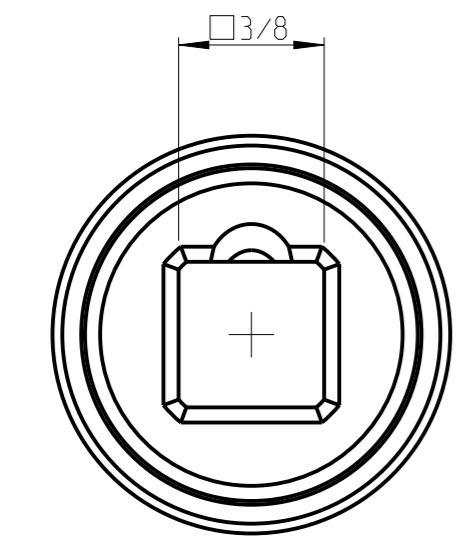

ASSEM	4027126516	Status	Released	Rev./Iter	1.1
Drawing	4027126516	Status		Rev./Iter	1.1

Spring-mounted magnet

3:2

proprietary document. Not to be used in any way without our consent.

SALTUS

Name	Socket-SQ3/8"-L80-HEX16-R-SM
Designation	4027 1265 16