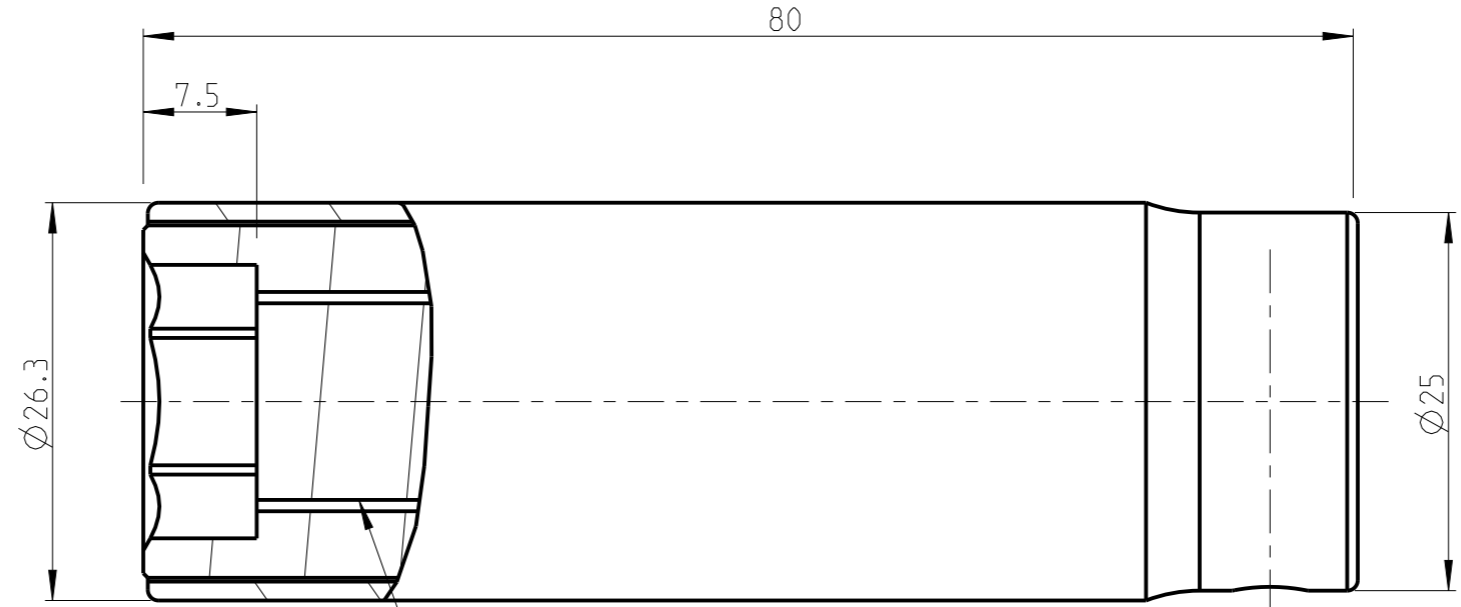

ASSEM	4027126516	Status	Released	Rev./Iter	1.1
Drawing	4027126516	Status		Rev./Iter	1.1

Spring-mounted magnet

3:2

proprietary document. Not to be used in any way without our consent.

SALTUS

Name	Socket-SQ3/8"-L80-HEX16-R-SM
Designation	4027 1265 16