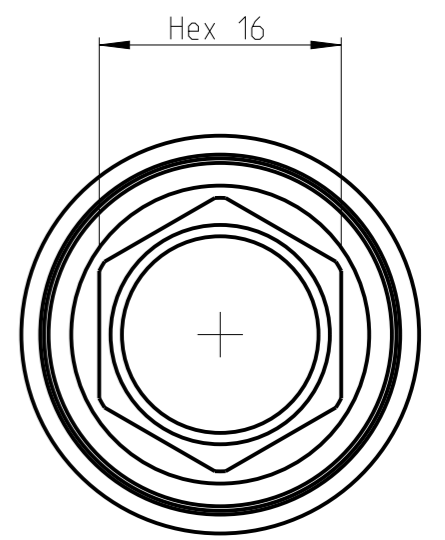

ASSEM	4027126516	Status	Released	Rev./Iter	1.1
Drawing	4027126516	Status		Rev./Iter	1.1

Spring-mounted magnet

3:2

proprietary document. Not to be used in any way without our consent.

SALTUS

Name	Socket-SQ3/8"-L80-HEX16-R-SM
Designation	4027 1265 16