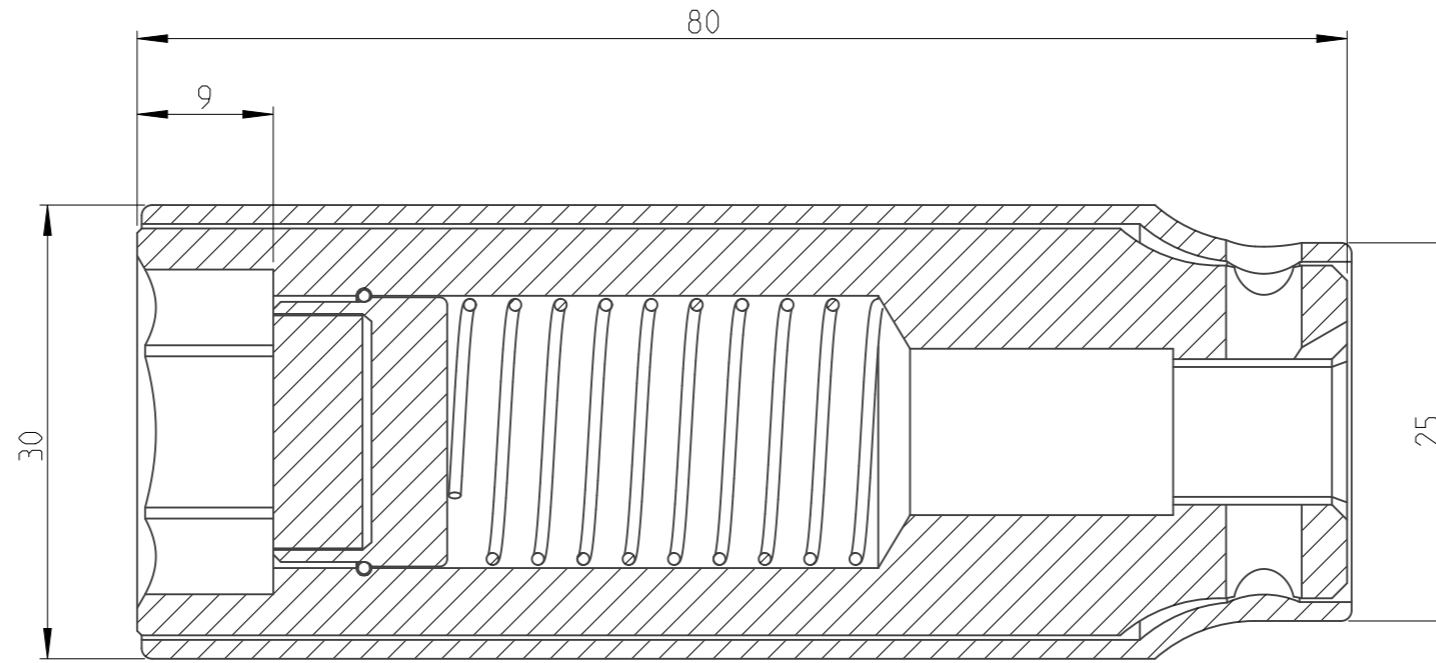

ASSEMBLY	4027126519	Status	Released	Rev. / Iter	1.0
DRAWING	4027126519	Status		Rev. / Iter	1.0

A-A
2:1

1:1

proprietary document. Not to be used in any way without our consent.

SALTUS

Name	Socket-SQ3/8"-L80-HEX19-R-SM
Designation	4027 1265 19