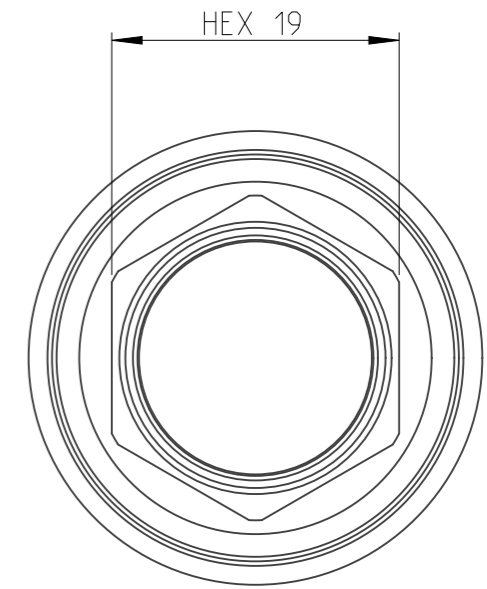

ASSEMBLY	4027126519	Status	Released	Rev. / Iter	1.0
DRAWING	4027126519	Status		Rev. / Iter	1.0

A-A
2:1

1:1

proprietary document. Not to be used in any way without our consent.

SALTUS

Name	Socket-SQ3/8"-L80-HEX19-R-SM
Designation	4027 1265 19