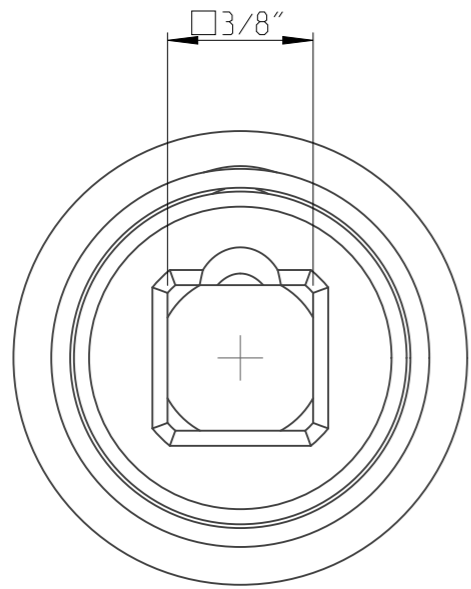

ASSEMBLY	4027126519	Status	Released	Rev. / Iter	1.0
DRAWING	4027126519	Status		Rev. / Iter	1.0

A-A
2:1

1:1

proprietary document. Not to be used in any way without our consent.

SALTUS

Name	Socket-SQ3/8"-L80-HEX19-R-SM
Designation	4027 1265 19