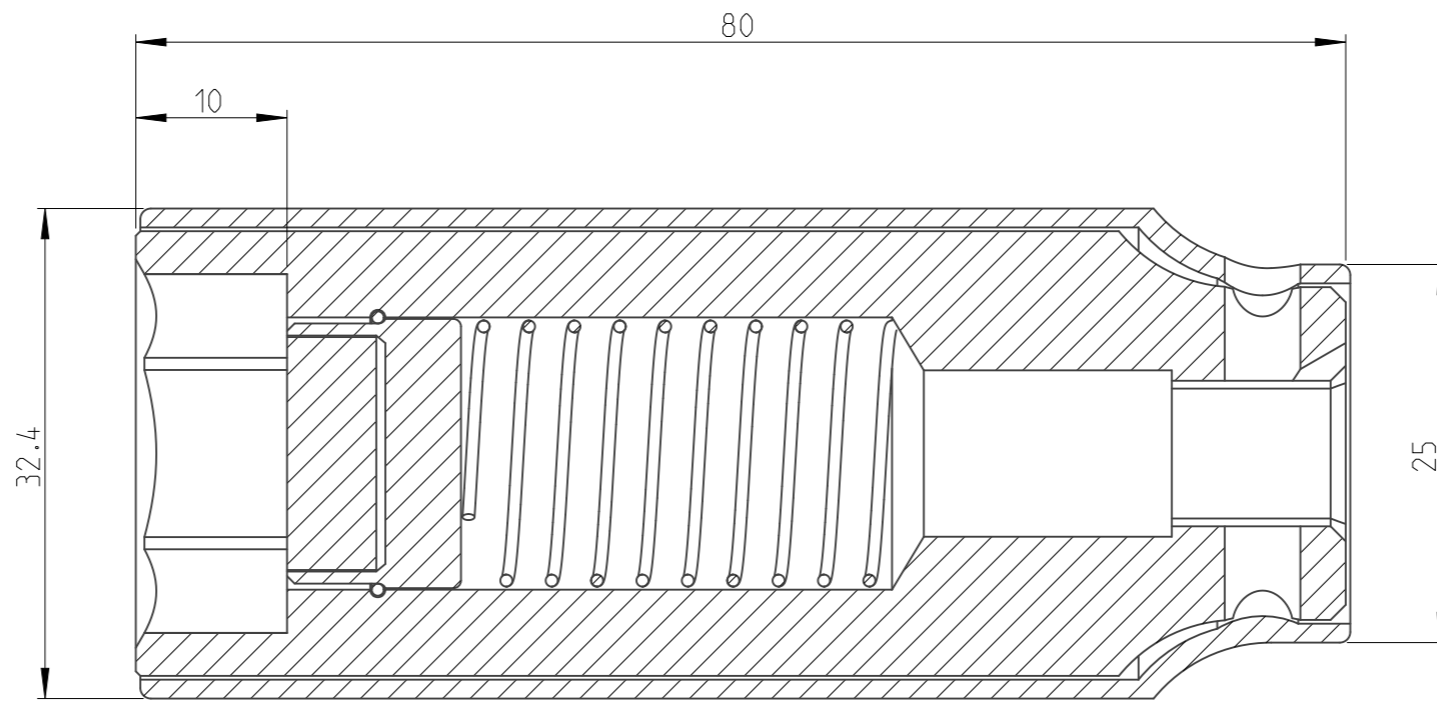

ASSEMBLY	4027126521	Status	Released	Rev. / Iter	1.0
DRAWING	4027126521	Status		Rev. / Iter	1.0

A-A
2:1

1:1

proprietary document. Not to be used in any way without our consent.

SALTUS

Name	Socket-SQ3/8"-L80-HEX21-R-SM
Designation	4027 1265 21