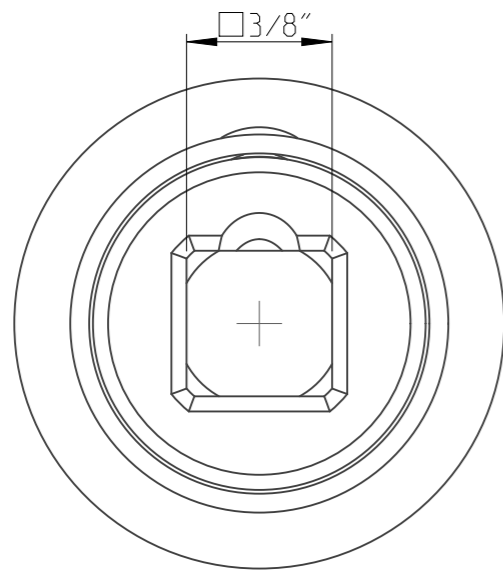

ASSEMBLY	4027126521	Status	Released	Rev. / Iter	1.0
DRAWING	4027126521	Status		Rev. / Iter	1.0

A-A
2:1

1:1

proprietary document. Not to be used in any way without our consent.

SALTUS

Name	Socket-SQ3/8"-L80-HEX21-R-SM
Designation	4027 1265 21