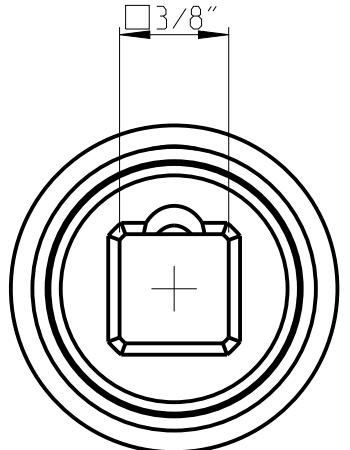

ASSEM	4027127118	Status	Released	Rev./Iter	1.0
Drawing	4027127118	Status		Rev./Iter	1.0

proprietary document. Not to be used in any way without our consent.

<b>SALTUS</b>	Name	Socket-SQ3/8"-L80-SD18-R
	Designation	4027 1271 18