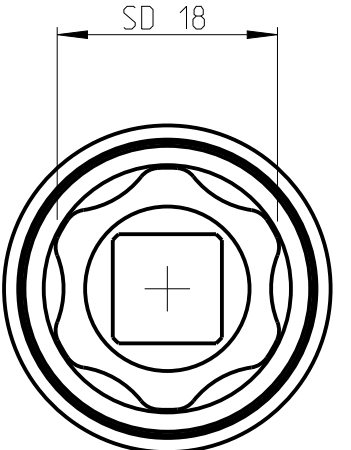

ASSEM	4027127118	Status	Released	Rev./Iter	1.0
Drawing	4027127118	Status		Rev./Iter	1.0

proprietary document. Not to be used in any way without our consent.

<b>SALTUS</b>	Name	Socket-SQ3/8"-L80-SD18-R
	Designation	4027 1271 18