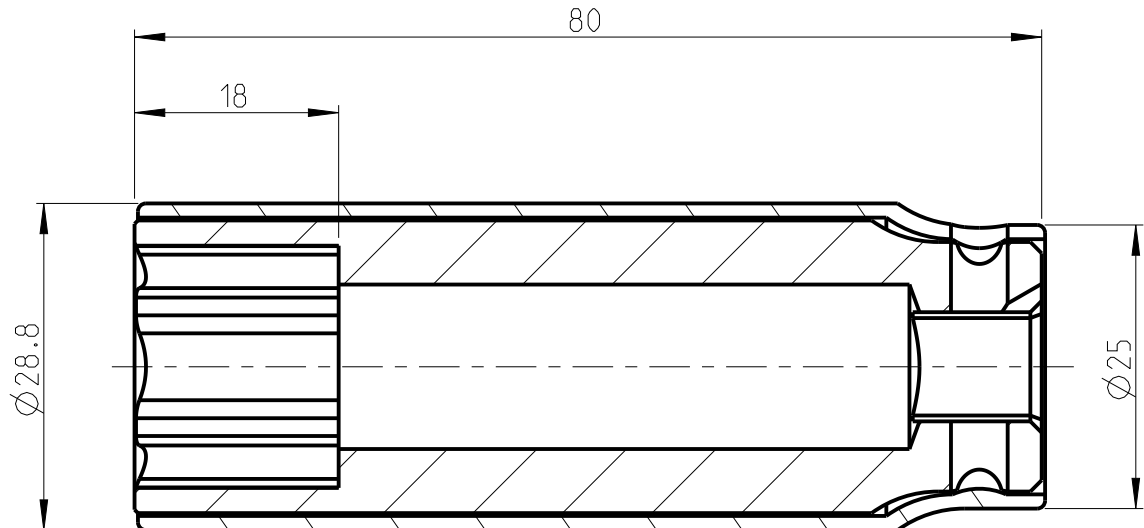

ASSEM	4027127118	Status	Released	Rev./Iter	1.0
Drawing	4027127118	Status		Rev./Iter	1.0

proprietary document. Not to be used in any way without our consent.

<b>SALTUS</b>	Name	Socket-SQ3/8"-L80-SD18-R
	Designation	4027 1271 18