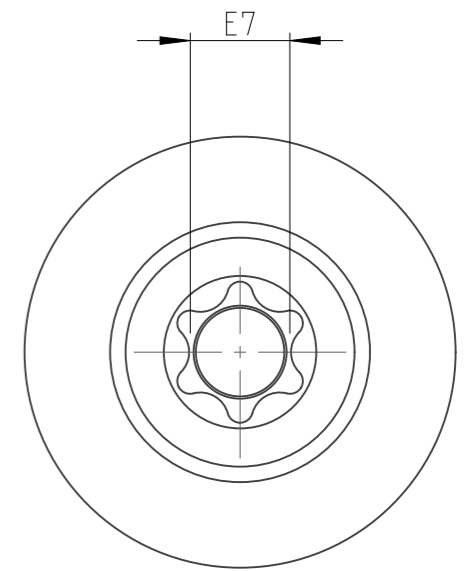

PART	4027128007	Status	Released	Rev./Iter	1.0
Drawing	4027128007	Status		Rev./Iter	1.0

proprietary document. Not to be used in any way without our consent.

SALTUS	Name	Socket-SQ3/8"-L32-E7-M-R
	Designation	4027 1280 07