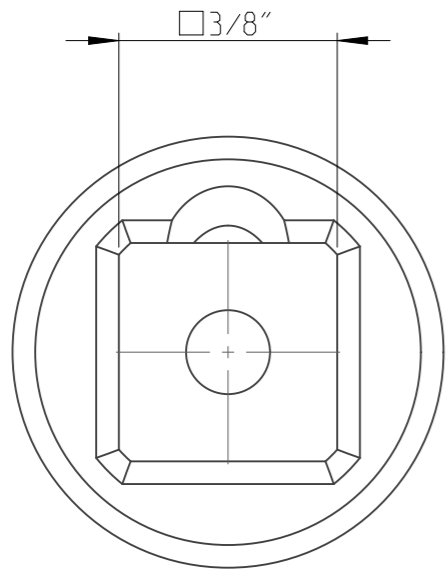

PART	4027128007	Status	Released	Rev./Iter	1.0
Drawing	4027128007	Status		Rev./Iter	1.0

proprietary document. Not to be used in any way without our consent.

SALTUS	Name	Socket-SQ3/8"-L32-E7-M-R
	Designation	4027 1280 07