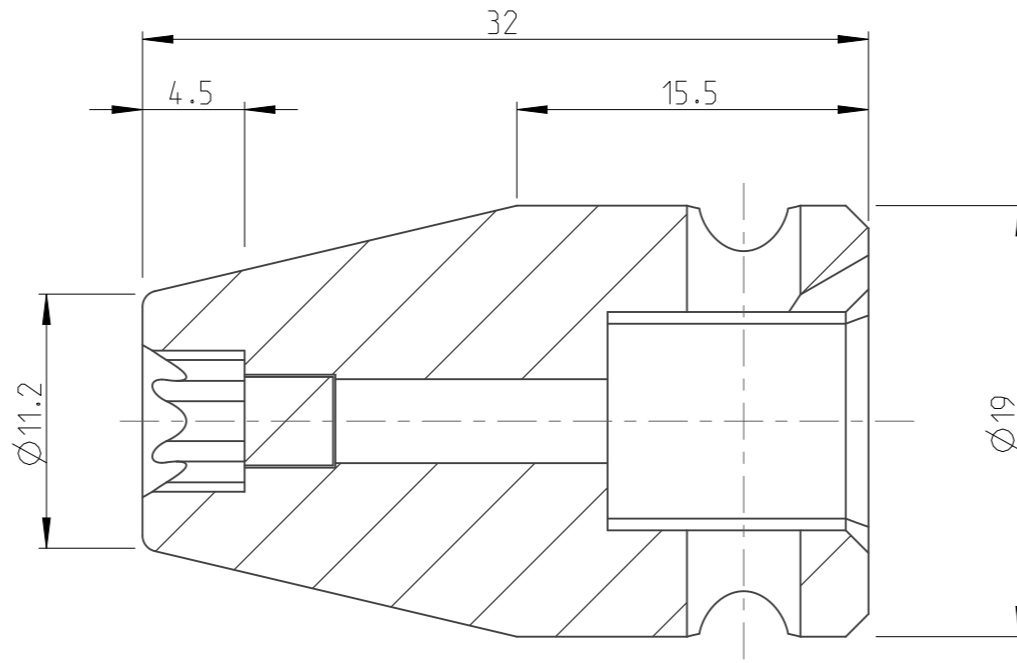

PART	4027128007	Status	Released	Rev./Iter	1.0
Drawing	4027128007	Status		Rev./Iter	1.0

proprietary document. Not to be used in any way without our consent.

SALTUS	Name	Socket-SQ3/8"-L32-E7-M-R
	Designation	4027 1280 07