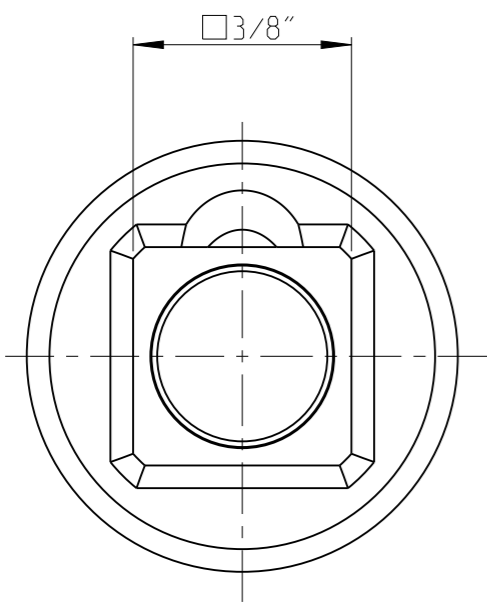

ASSEMBLY	4027128008	Status	Review	Rev. / Iter	0.0
DRAWING	4027128008	Status	Review	Rev. / Iter	0.0

proprietary document. Not to be used in any way without our consent.

SALTUS

Name
Socket-SQ3/8"-L32-E8-M

Designation
4027 1280 08