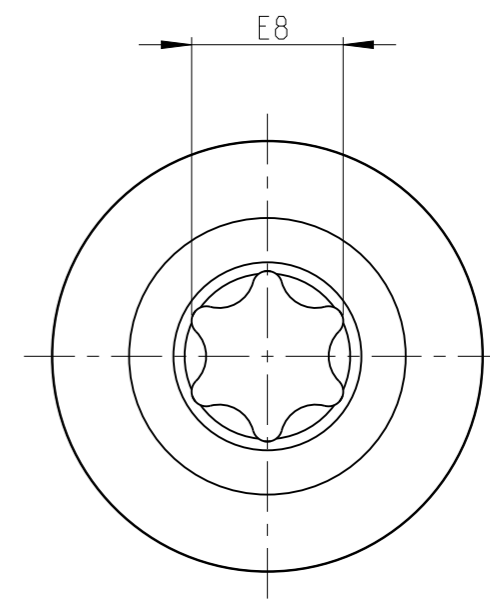

ASSEMBLY	4027128008	Status	Review	Rev. / Iter	0.0
DRAWING	4027128008	Status	Review	Rev. / Iter	0.0

proprietary document. Not to be used in any way without our consent.

SALTUS

Name
Socket-SQ3/8"-L32-E8-M

Designation
4027 1280 08