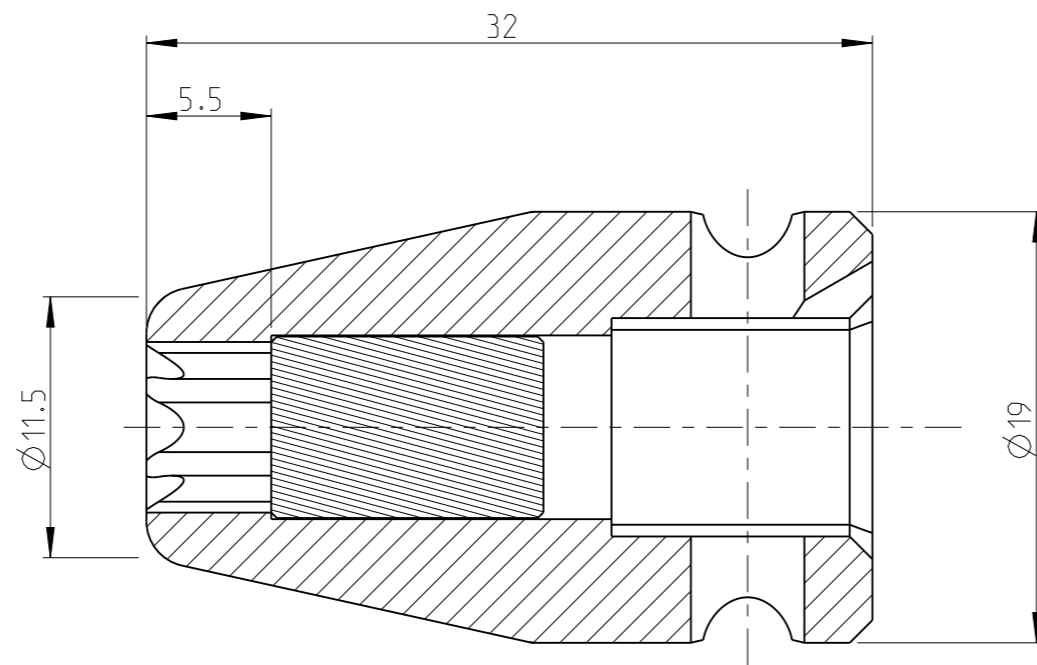

ASSEMBLY	4027128008	Status	Review	Rev. / Iter	0.0
DRAWING	4027128008	Status	Review	Rev. / Iter	0.0

proprietary document. Not to be used in any way without our consent.

SALTUS

Name
Socket-SQ3/8"-L32-E8-M

Designation
4027 1280 08