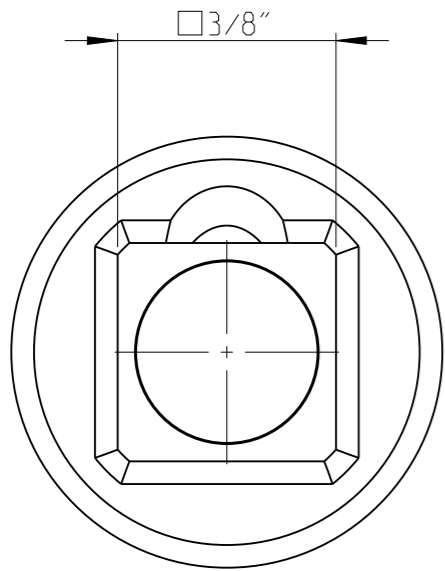

PART	4027128010	Status	Released	Rev./Iter	1.0
Drawing	4027128010	Status		Rev./Iter	1.0

proprietary document. Not to be used in any way without our consent.

SALTUS	Name	Socket-SQ3/8"-L32-E10-M
	Designation	4027 1280 10