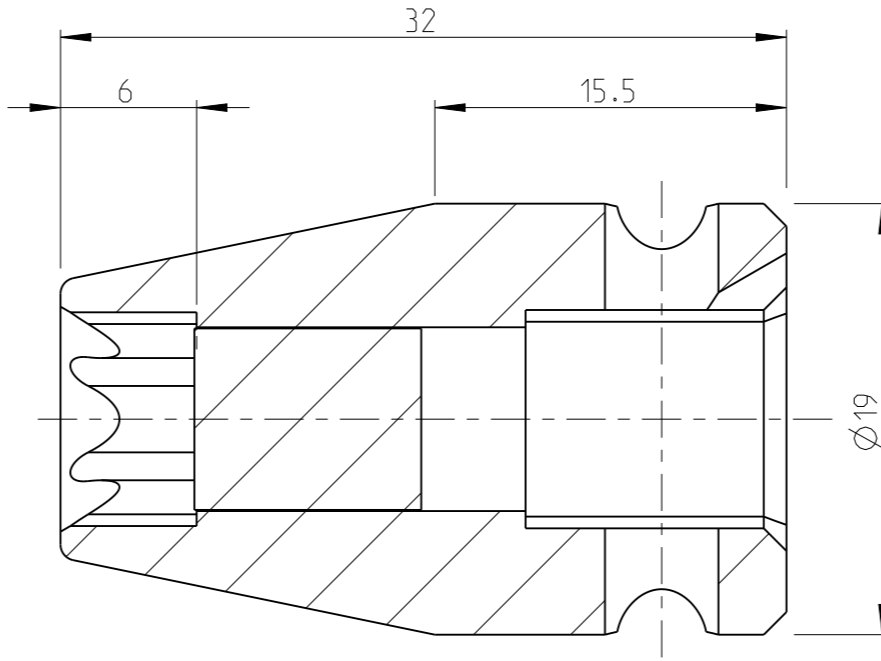

PART	4027128010	Status	Released	Rev./Iter	1.0
Drawing	4027128010	Status		Rev./Iter	1.0

proprietary document. Not to be used in any way without our consent.

SALTUS	Name	Socket-SQ3/8"-L32-E10-M
	Designation	4027 1280 10