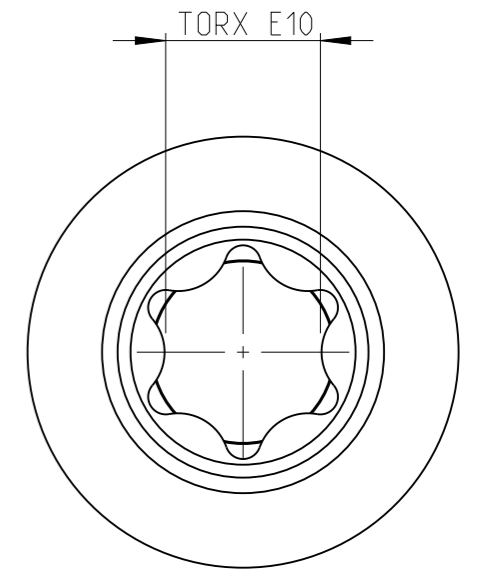

PART	4027128010	Status	Released	Rev./Iter	1.0
Drawing	4027128010	Status		Rev./Iter	1.0

proprietary document. Not to be used in any way without our consent.

SALTUS	Name	Socket-SQ3/8"-L32-E10-M
	Designation	4027 1280 10