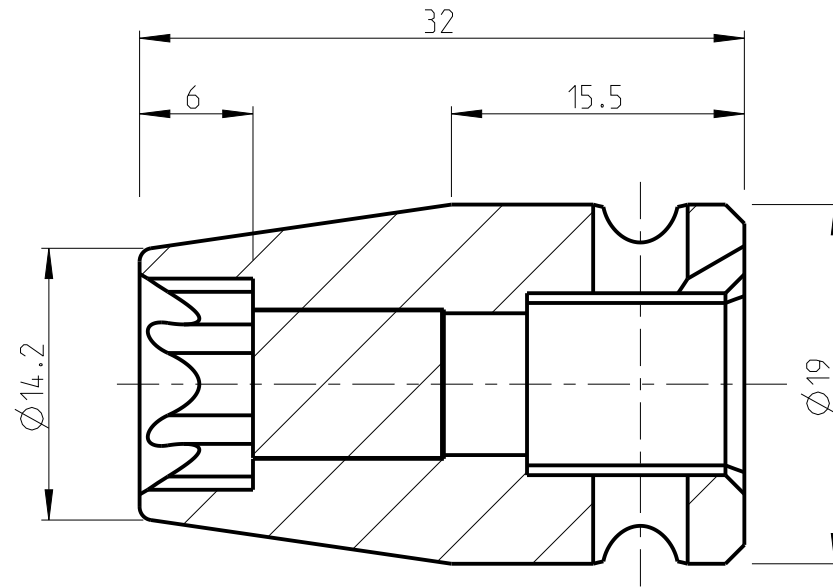

PART	4027128012	Status	Released	Rev./Iter	1.0
Drawing	4027128012	Status		Rev./Iter	1.0

proprietary document. Not to be used in any way without our consent.

SALTUS

Name	Socket-SQ3/8"-L32-E12-M
Designation	4027 1280 12