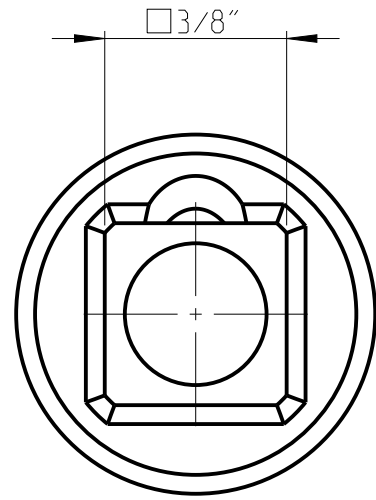

PART	4027128012	Status	Released	Rev./Iter	1.0
Drawing	4027128012	Status		Rev./Iter	1.0

proprietary document. Not to be used in any way without our consent.

SALTUS

Name	Socket-SQ3/8"-L32-E12-M
Designation	4027 1280 12