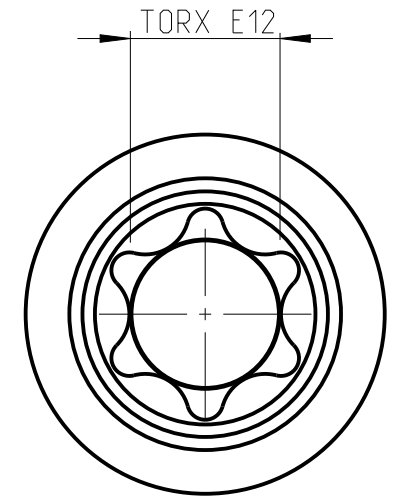

PART	4027128012	Status	Released	Rev./Iter	1.0
Drawing	4027128012	Status		Rev./Iter	1.0

proprietary document. Not to be used in any way without our consent.

SALTUS

Name	Socket-SQ3/8"-L32-E12-M
Designation	4027 1280 12