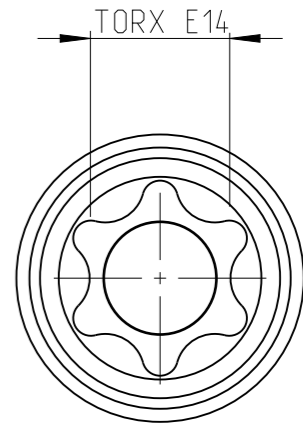

PART	4027128014	Status	Released	Rev. / Iter	1.0
Drawing	4027128014	Status		Rev. / Iter	1.0

proprietary document. Not to be used in any way without our consent.

SALTUS	Name	Socket-SQ3/8"-L32-E14-M
	Designation	4027 1280 14