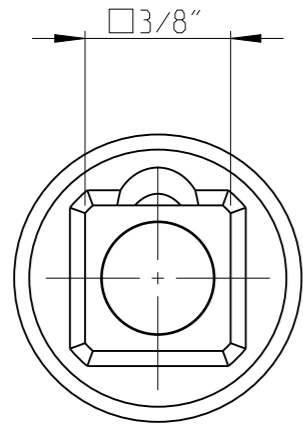

PART	4027128014	Status	Released	Rev. / Iter	1.0
Drawing	4027128014	Status		Rev. / Iter	1.0

proprietary document. Not to be used in any way without our consent.

SALTUS	Name	Socket-SQ3/8"-L32-E14-M
	Designation	4027 1280 14