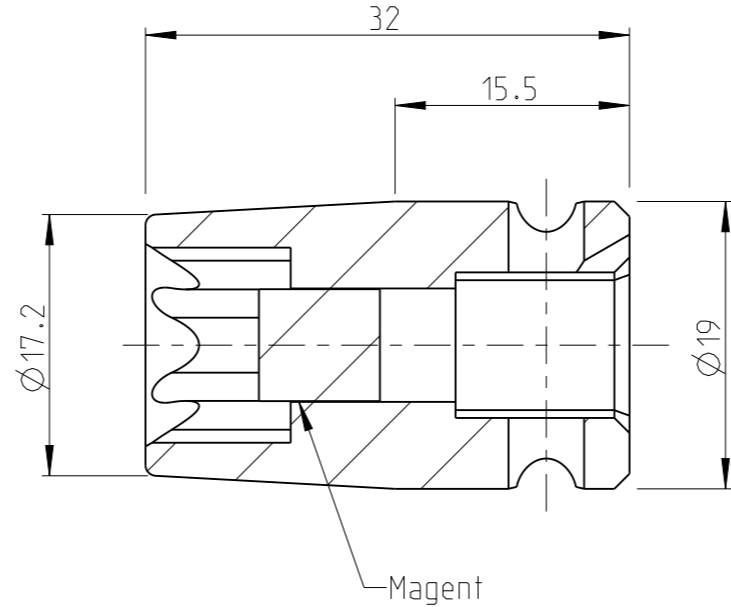

PART	4027128014	Status	Released	Rev. / Iter	1.0
Drawing	4027128014	Status		Rev. / Iter	1.0

proprietary document. Not to be used in any way without our consent.

SALTUS	Name	Socket-SQ3/8"-L32-E14-M
	Designation	4027 1280 14