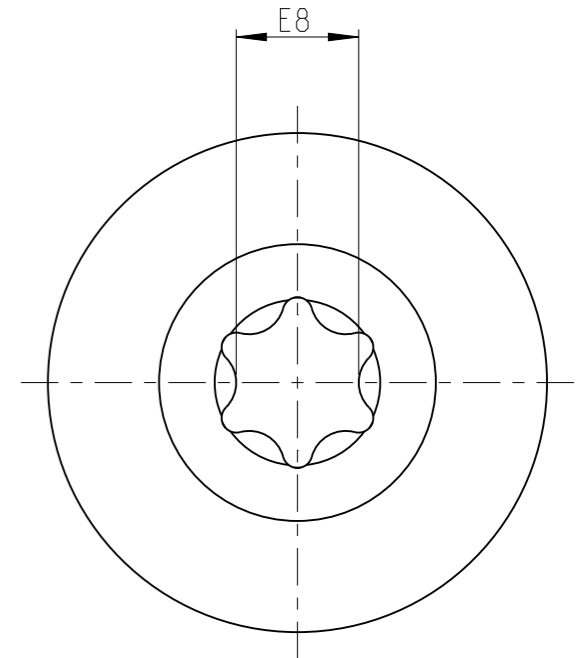

ASSEMBLY	4027128058	Status	Released	Rev. / Iter	0.0
DRAWING	4027128058	Status		Rev. / Iter	0.0

3:1

proprietary document. Not to be used in any way without our consent.

SALTUS

Name	Socket-SQ3/8"-L32-E8-M-R
Designation	4027 1280 58