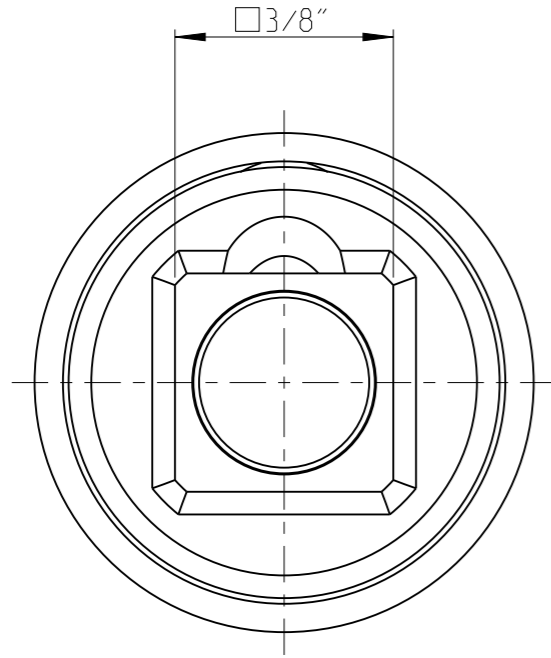

ASSEMBLY	4027128058	Status	Released	Rev. / Iter	0.0
DRAWING	4027128058	Status		Rev. / Iter	0.0

3:1

proprietary document. Not to be used in any way without our consent.

SALTUS

Name	Socket-SQ3/8"-L32-E8-M-R
Designation	4027 1280 58