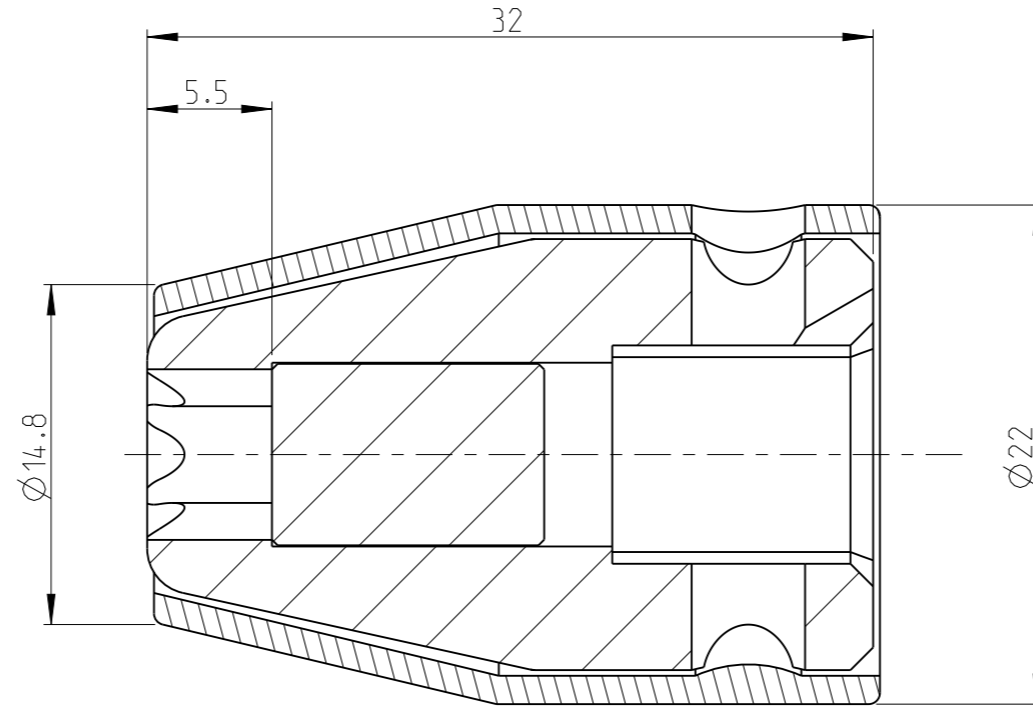

ASSEMBLY	4027128058	Status	Released	Rev. / Iter	0.0
DRAWING	4027128058	Status		Rev. / Iter	0.0

3:1

proprietary document. Not to be used in any way without our consent.

SALTUS

Name	Socket-SQ3/8"-L32-E8-M-R
Designation	4027 1280 58