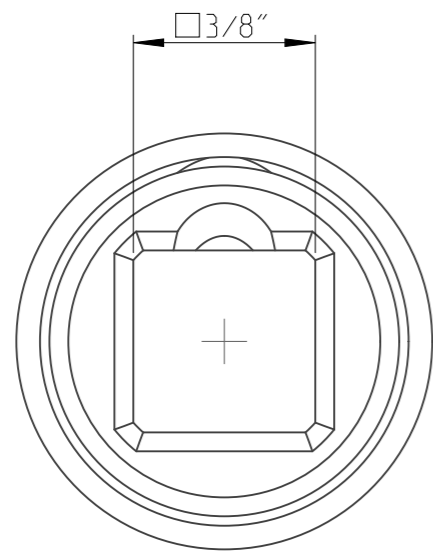

ASSEMBLY	4027128511	Status	Released	Rev. / Iter	2.0
DRAWING	4027128511	Status		Rev. / Iter	2.0

A-A  
5:2

1:1

proprietary document. Not to be used in any way without our consent.

**SALTUS**

Name	Socket-SQ3/8"-L50-HEX11-M-R-TW
Designation	4027 1285 11