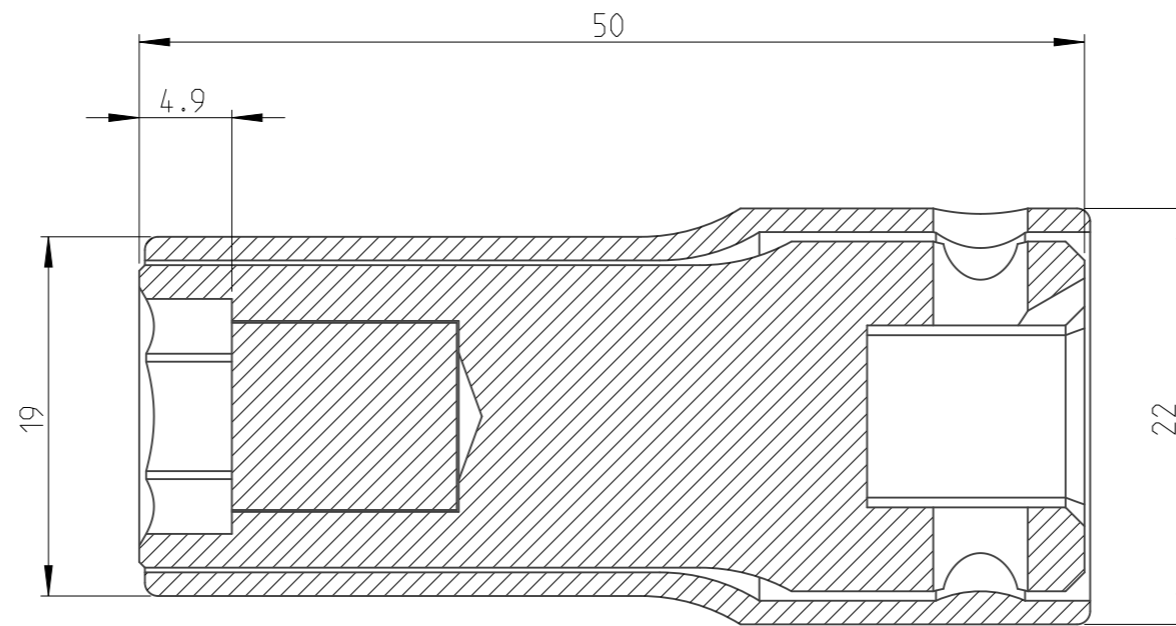

ASSEMBLY	4027128511	Status	Released	Rev. / Iter	2.0
DRAWING	4027128511	Status		Rev. / Iter	2.0

A-A  
5:2

1:1

proprietary document. Not to be used in any way without our consent.

**SALTUS**

Name	Socket-SQ3/8"-L50-HEX11-M-R-TW
Designation	4027 1285 11