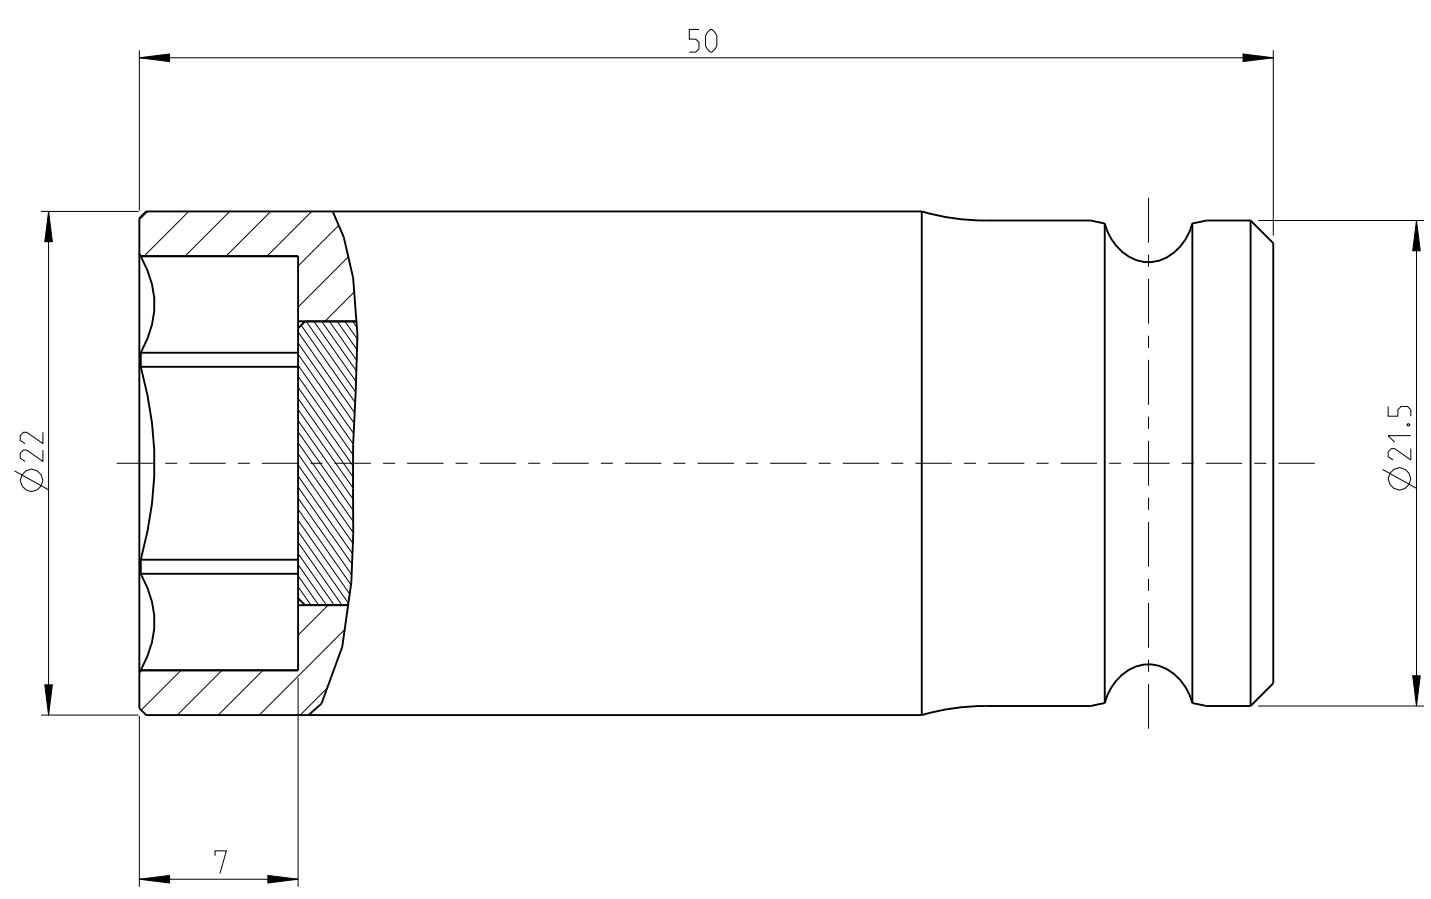

ASSEMBLY	4027128616	Status	In Work	Rev. / Iter	0.0
DRAWING	4027128616	Status		Rev. / Iter	0.0

proprietary document. Not to be used in any way without our consent.

SALTUS	Name	Socket-SQ3/8"-L50-HEX16-M-TW
	Designation	4027 1286 16