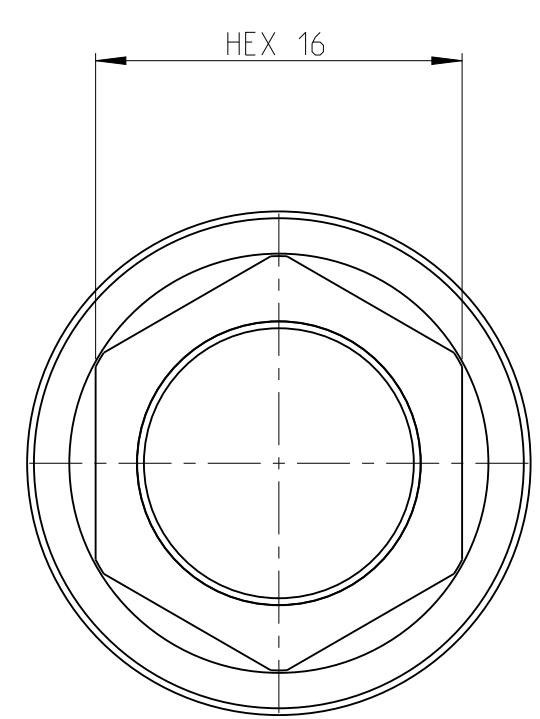

ASSEMBLY	4027128616	Status	In Work	Rev. / Iter	0.0
DRAWING	4027128616	Status		Rev. / Iter	0.0

proprietary document. Not to be used in any way without our consent.

SALTUS	Name	Socket-SQ3/8"-L50-HEX16-M-TW
	Designation	4027 1286 16