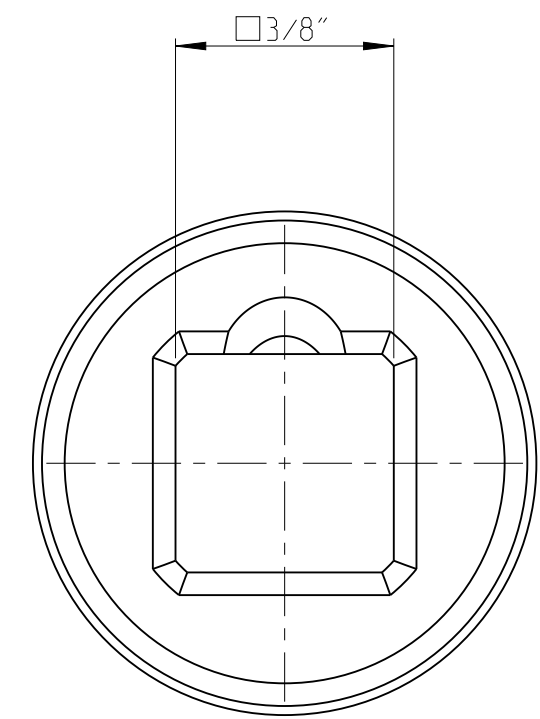

ASSEMBLY	4027128616	Status	In Work	Rev. / Iter	0.0
DRAWING	4027128616	Status		Rev. / Iter	0.0

proprietary document. Not to be used in any way without our consent.

SALTUS	Name	Socket-SQ3/8"-L50-HEX16-M-TW
	Designation	4027 1286 16