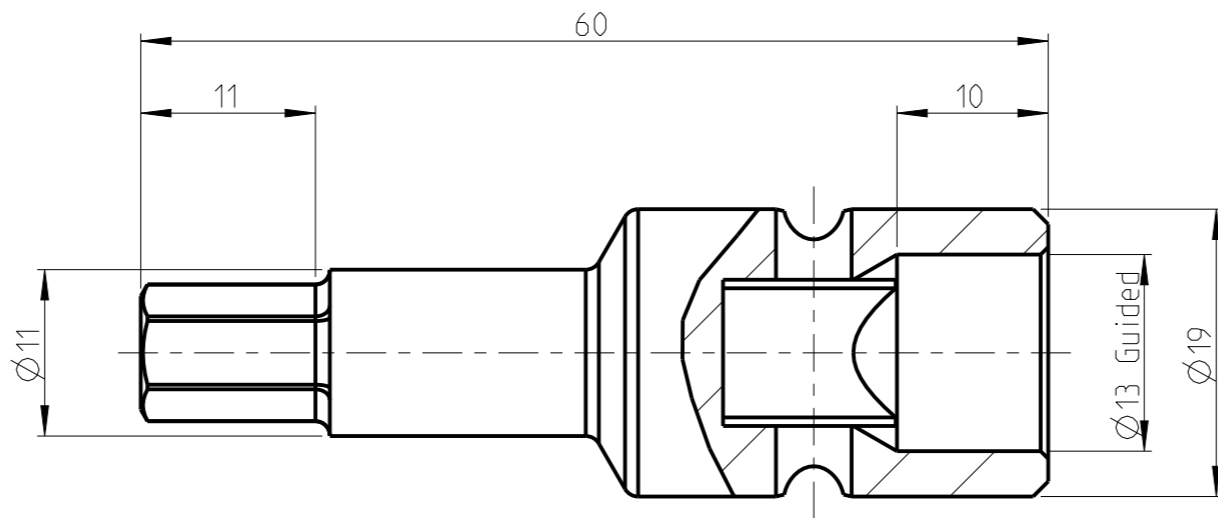

PART	4027128908	Status	Released	Rev./Iter	3.2
Drawing	4027128908	Status		Rev./Iter	3.2

proprietary document. Not to be used in any way without our consent.

SALTUS

Name
BitSocket SQ3/8"-L60-HEX8-G
Designation
4027 1289 08