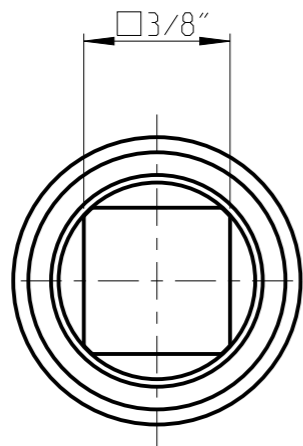

PART	4027128908	Status	Released	Rev./Iter	3.2
Drawing	4027128908	Status		Rev./Iter	3.2

proprietary document. Not to be used in any way without our consent.

SALTUS

Name
BitSocket SQ3/8"-L60-HEX8-G
Designation
4027 1289 08