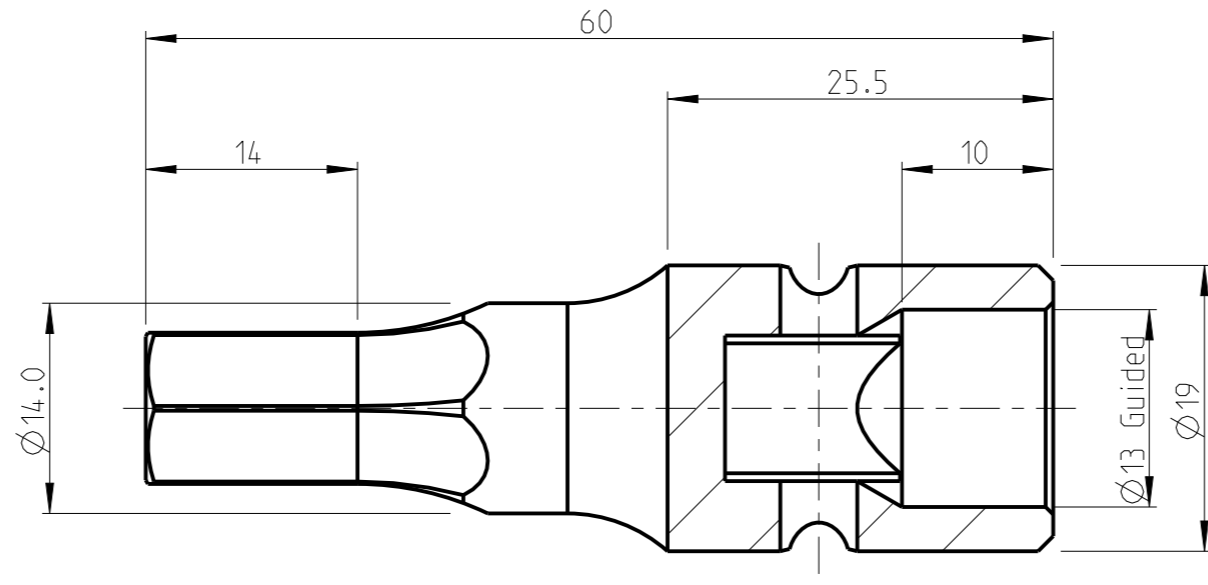

PART	4027128910	Status	Released	Rev./Iter	1.1
Drawing	4027128910	Status		Rev./Iter	1.2

proprietary document. Not to be used in any way without our consent.

<b>SALTUS</b>	Name	Bit socket-SQ3/8"-L60-HEX10-G
	Designation	4027 1289 10