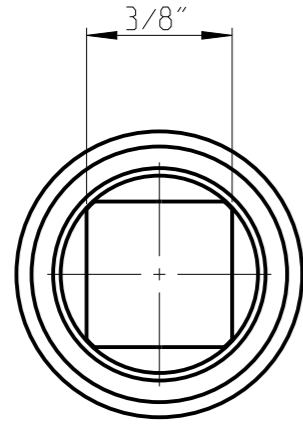

PART	4027128910	Status	Released	Rev./Iter	1.1
Drawing	4027128910	Status		Rev./Iter	1.2

proprietary document. Not to be used in any way without our consent.

<b>SALTUS</b>	Name	Bit socket-SQ3/8"-L60-HEX10-G
	Designation	4027 1289 10