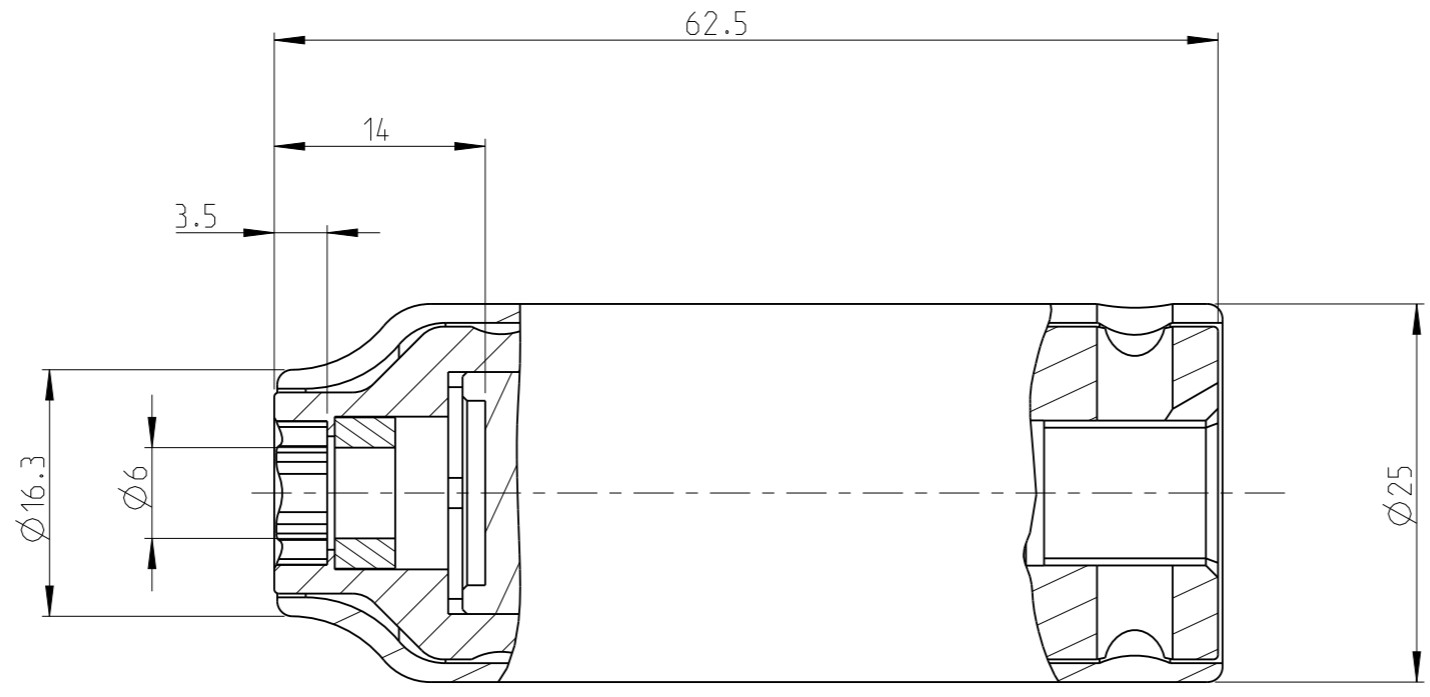

ASSEMBLY	4027129408	Status	Released	Rev. / Iter	3.2
DRAWING	4027129408	Status		Rev. / Iter	3.2

proprietary document. Not to be used in any way without our consent.

SALTUS	Name	Socket-SQ3/8"-L62.5-SD8-RM-R-1
	Designation	4027 1294 08