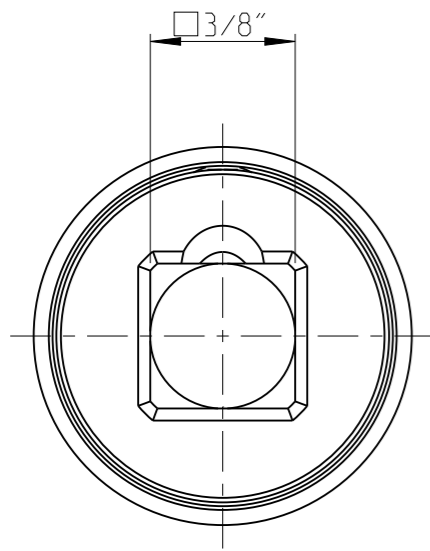

ASSEMBLY	4027129408	Status	Released	Rev. / Iter	3.2
DRAWING	4027129408	Status		Rev. / Iter	3.2

proprietary document. Not to be used in any way without our consent.

SALTUS	Name	Socket-SQ3/8"-L62.5-SD8-RM-R-1
	Designation	4027 1294 08