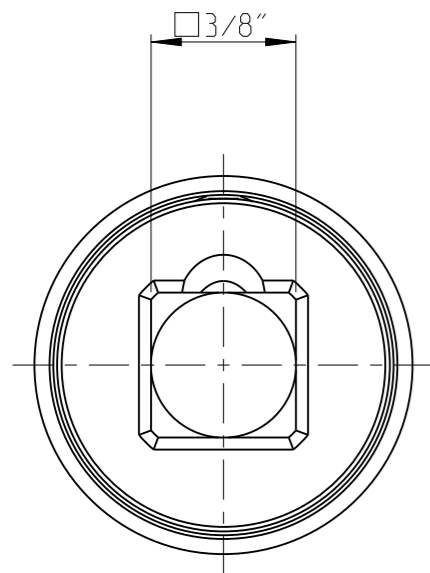

ASSEMBLY	40271294.13	Status	Released	Rev. / Iter	3.1
DRAWING	40271294.13	Status		Rev. / Iter	3.1

proprietary document. Not to be used in any way without our consent.

SALTUS	Name	Socket-SQ3/8"-L62.5-SD13"-R-1
	Designation	4027 1294 13