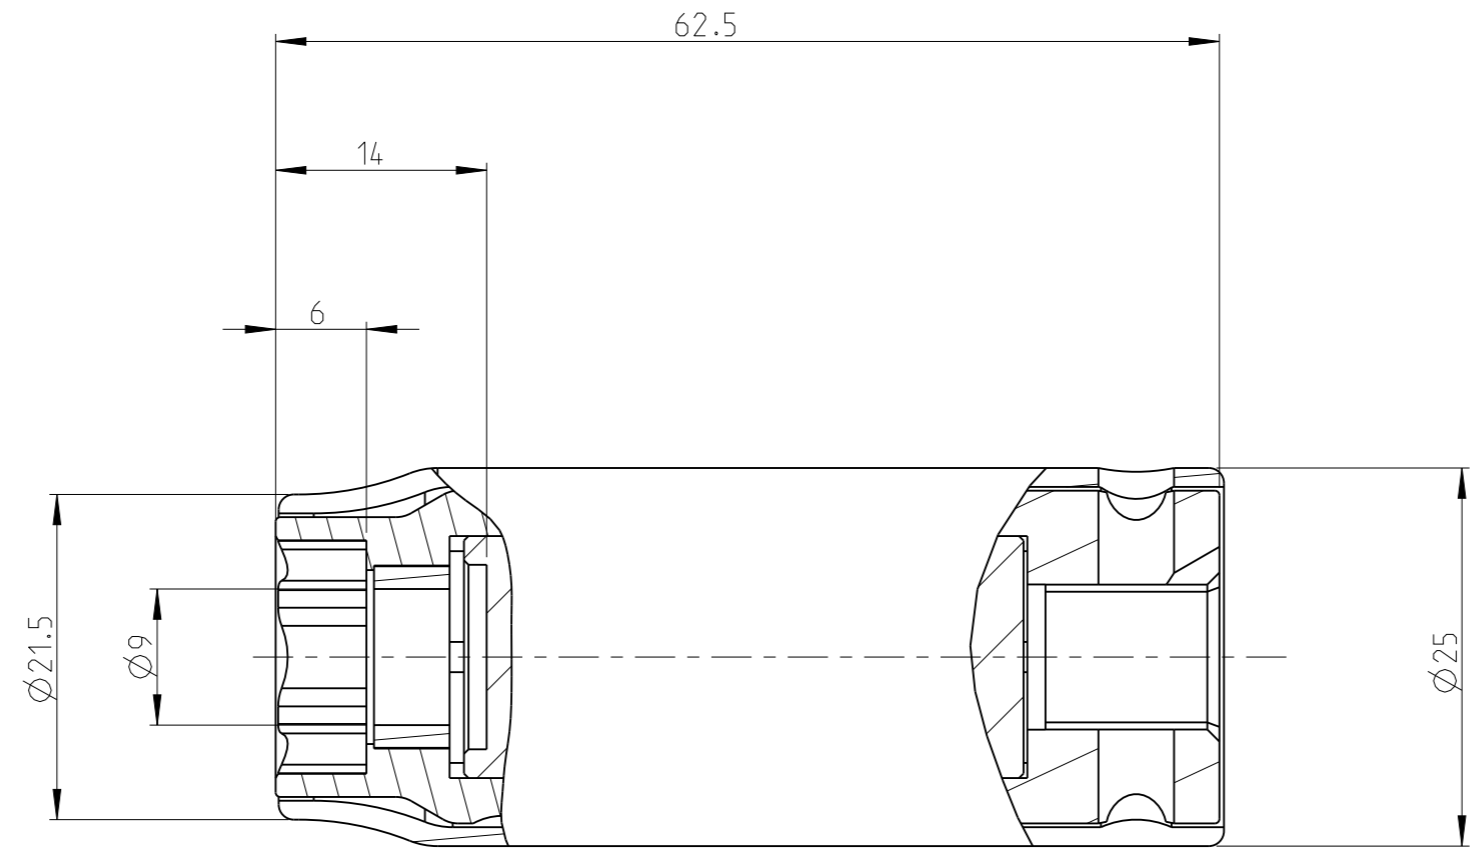

ASSEMBLY	40271294.13	Status	Released	Rev. / Iter	3.1
DRAWING	40271294.13	Status		Rev. / Iter	3.1

proprietary document. Not to be used in any way without our consent.

SALTUS	Name	Socket-SQ3/8"-L62.5-SD13"-R-1
	Designation	4027 1294 13