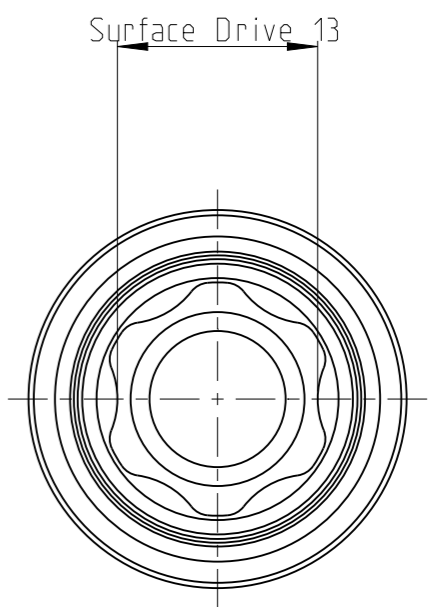

ASSEMBLY	40271294.13	Status	Released	Rev. / Iter	3.1
DRAWING	40271294.13	Status		Rev. / Iter	3.1

proprietary document. Not to be used in any way without our consent.

SALTUS	Name	Socket-SQ3/8"-L62.5-SD13"-R-1
	Designation	4027 1294 13