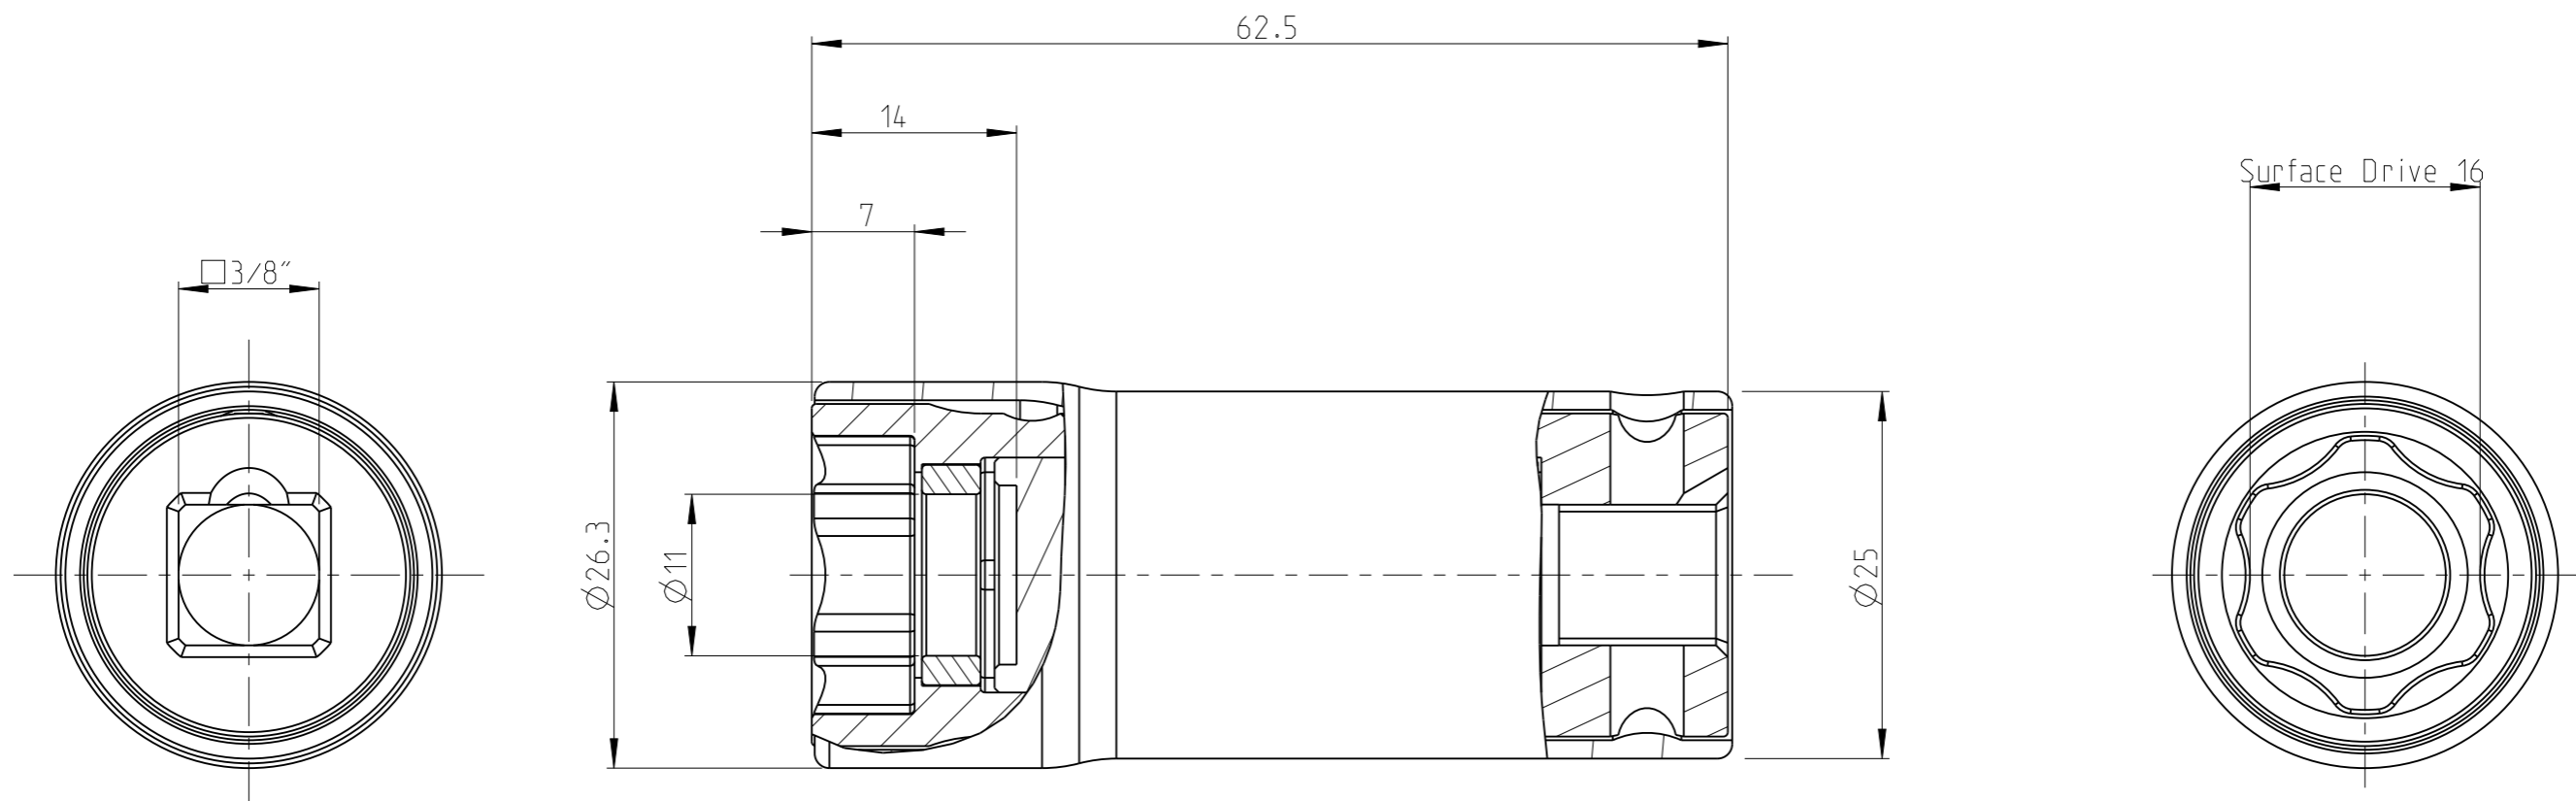

ASSEMBLY	40271294.16	Status	Released	Rev. / Iter	3.1
DRAWING	40271294.16	Status		Rev. / Iter	3.1

proprietary document. Not to be used in any way without our consent.

SALTUS	Name	Skt-SQ3/8"-L62.5-SD16-RM-R-1
	Designation	4027 1294 16