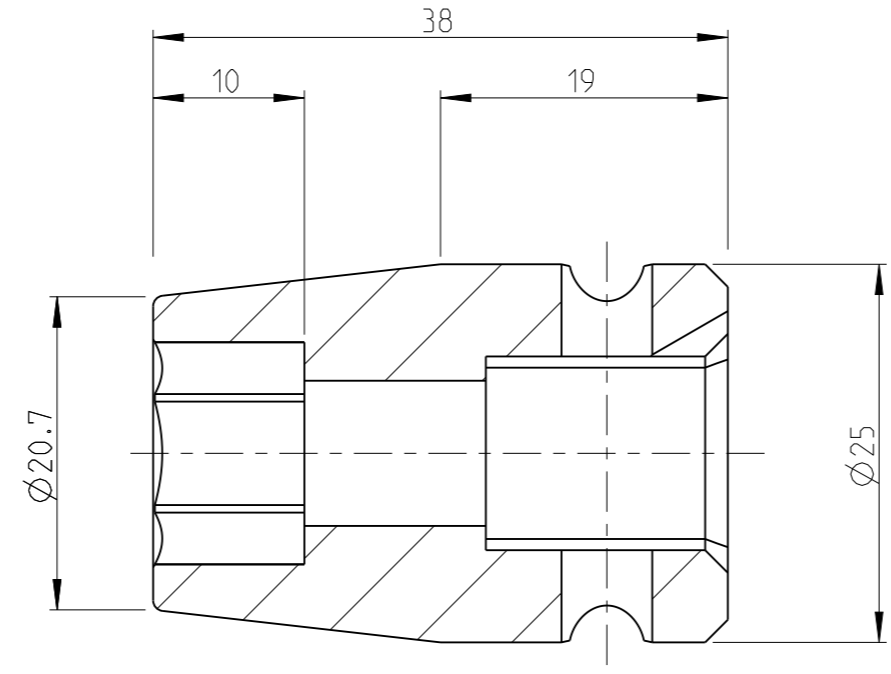

PART	4027130013	Status	Released	Rev./Iter	0.0
Drawing	4027130013	Status		Rev./Iter	0.0

proprietary document. Not to be used in any way without our consent.

<b>SALTUS</b>	Name	Socket-SQ1/2"-L38-HEX13
	Designation	4027 1300 13