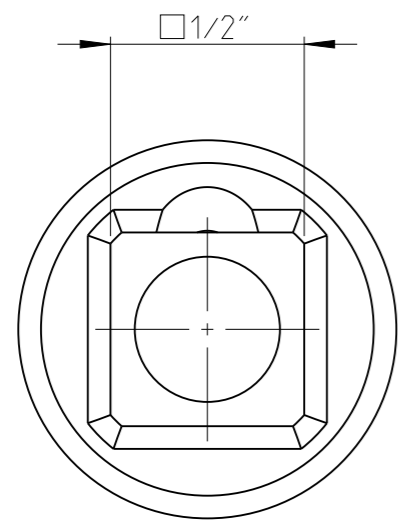

PART	4027130013	Status	Released	Rev./Iter	0.0
Drawing	4027130013	Status		Rev./Iter	0.0

proprietary document. Not to be used in any way without our consent.

<b>SALTUS</b>	Name	Socket-SQ1/2"-L38-HEX13
	Designation	4027 1300 13