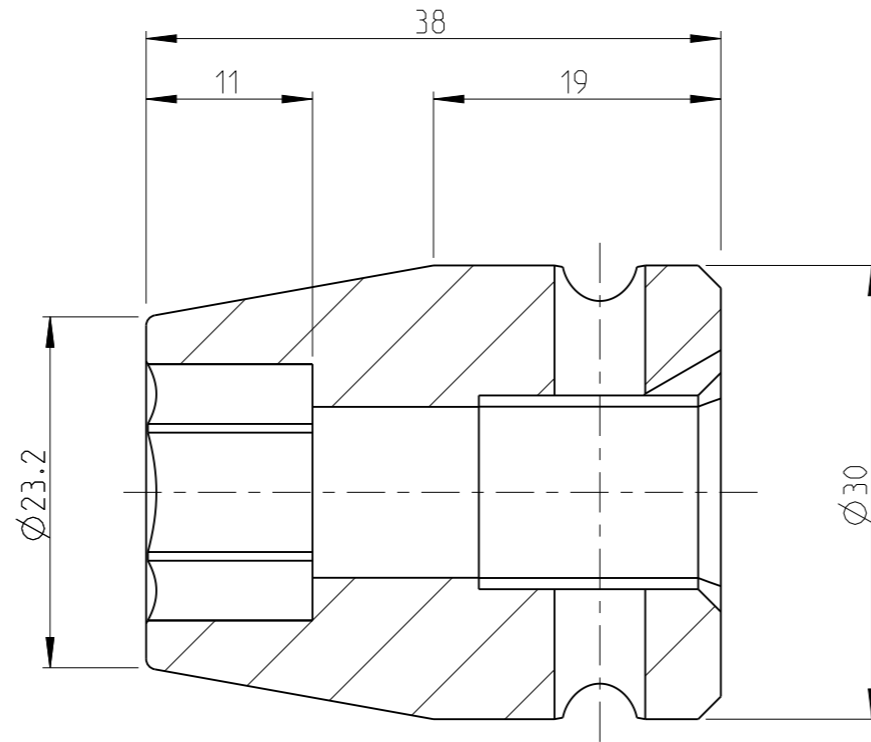

PART	4027130015	Status	Released	Rev. / Iter	0.0
Drawing	4027130015	Status		Rev. / Iter	0.0

proprietary document. Not to be used in any way without our consent.

SALTUS

Name	Socket-SQ1/2"-L38-HEX15
Designation	4027 1300 15