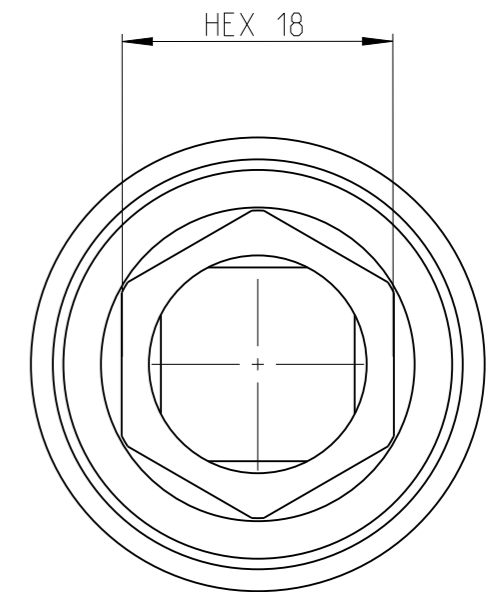

PART	4027130018	Status	Released	Rev. / Iter	0.0
Drawing	4027130018	Status		Rev. / Iter	0.0

proprietary document. Not to be used in any way without our consent.

**SALTUS**

Name	Socket-SQ1/2"-L38-HEX18
Designation	4027 1300 18