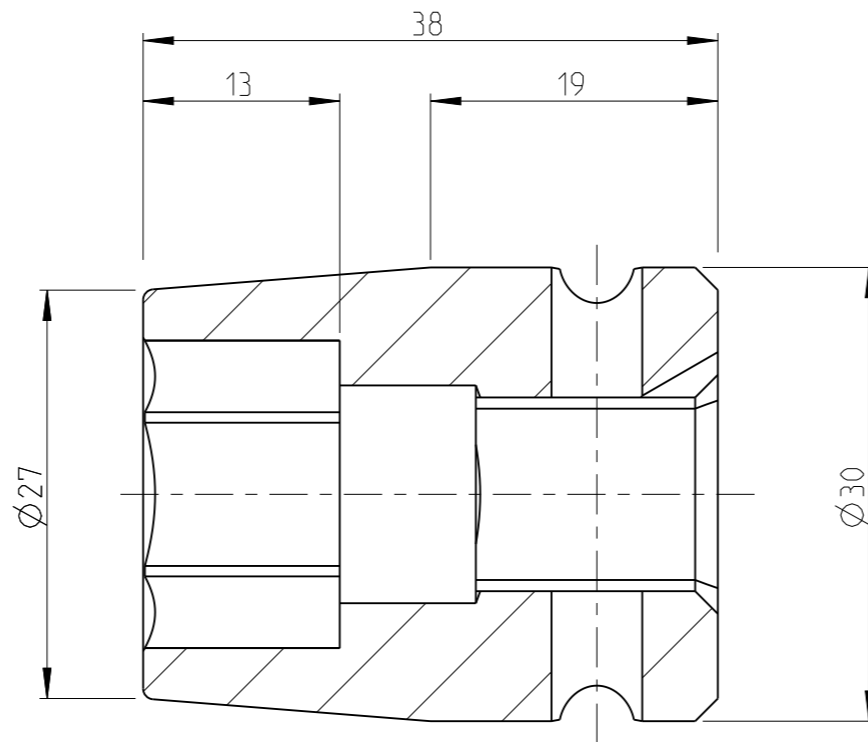

PART	4027130018	Status	Released	Rev. / Iter	0.0
Drawing	4027130018	Status		Rev. / Iter	0.0

proprietary document. Not to be used in any way without our consent.

**SALTUS**

Name	Socket-SQ1/2"-L38-HEX18
Designation	4027 1300 18