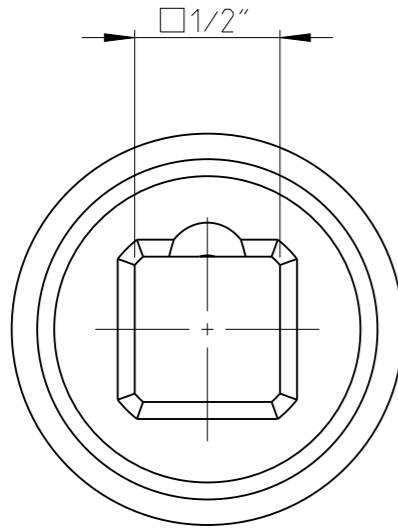

PART	4027130024	Status	Released	Rev./Iter	0.0
Drawing	4027130024	Status		Rev./Iter	0.0

proprietary document. Not to be used in any way without our consent.

SALTUS	Name	Socket-SQ1/2"-L38-HEX24
	Designation	4027 1300 24