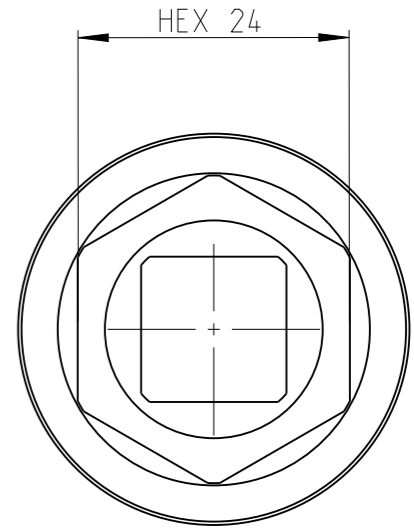

PART	4027130024	Status	Released	Rev./Iter	0.0
Drawing	4027130024	Status		Rev./Iter	0.0

proprietary document. Not to be used in any way without our consent.

SALTUS	Name	Socket-SQ1/2"-L38-HEX24
	Designation	4027 1300 24