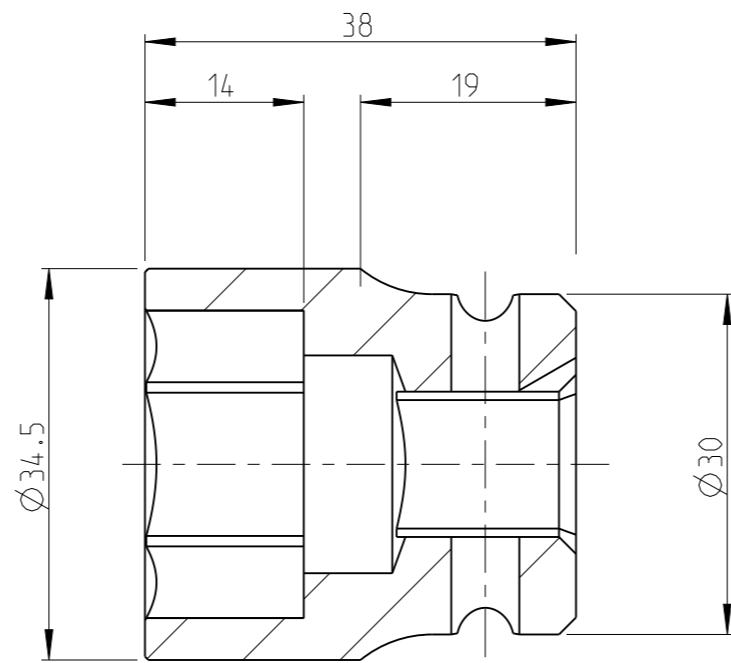

PART	4027130024	Status	Released	Rev./Iter	0.0
Drawing	4027130024	Status		Rev./Iter	0.0

proprietary document. Not to be used in any way without our consent.

SALTUS	Name	Socket-SQ1/2"-L38-HEX24
	Designation	4027 1300 24