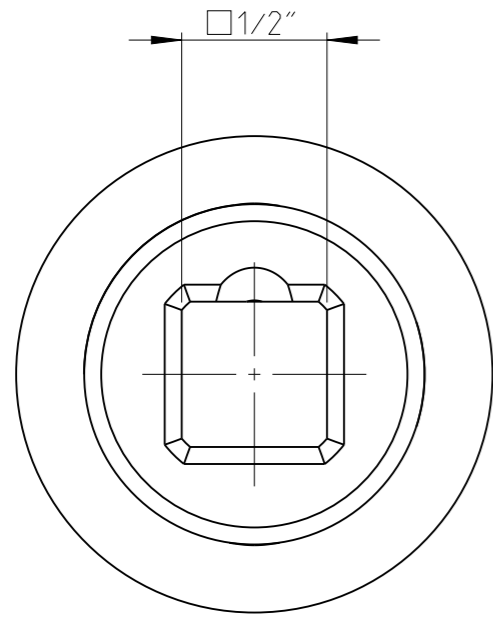

PART	Status	Rev./Iter
4027130030	Released	0.0
Drawing	Status	Rev./Iter
4027130030		0.0

proprietary document. Not to be used in any way without our consent.

<b>SALTUS</b>	Name	Socket-SQ1/2"-L42-HEX30
	Designation	4027 1300 30