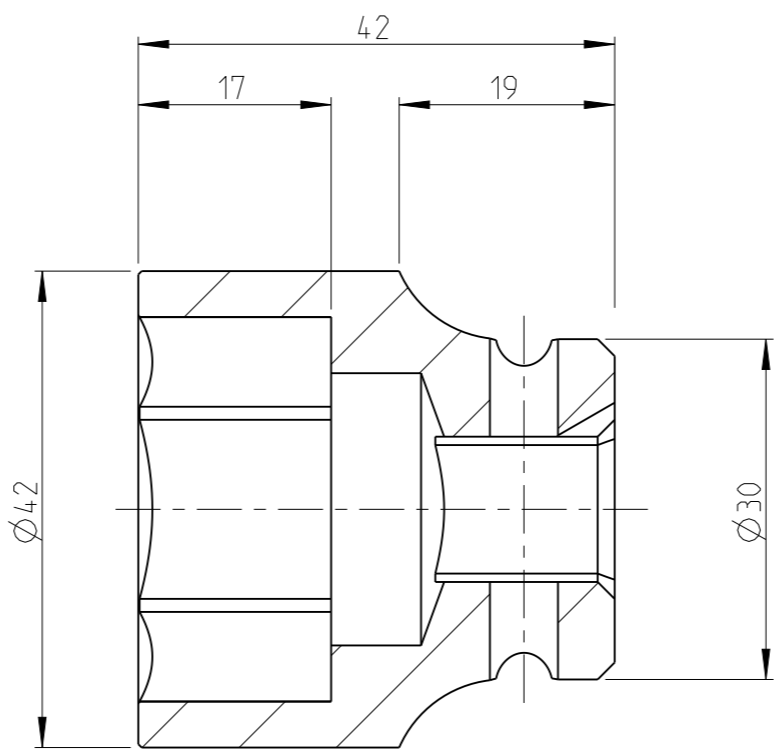

PART	Status	Rev./Iter
4027130030	Released	0.0
Drawing	Status	Rev./Iter
4027130030		0.0

proprietary document. Not to be used in any way without our consent.

<b>SALTUS</b>	Name	Socket-SQ1/2"-L42-HEX30
	Designation	4027 1300 30