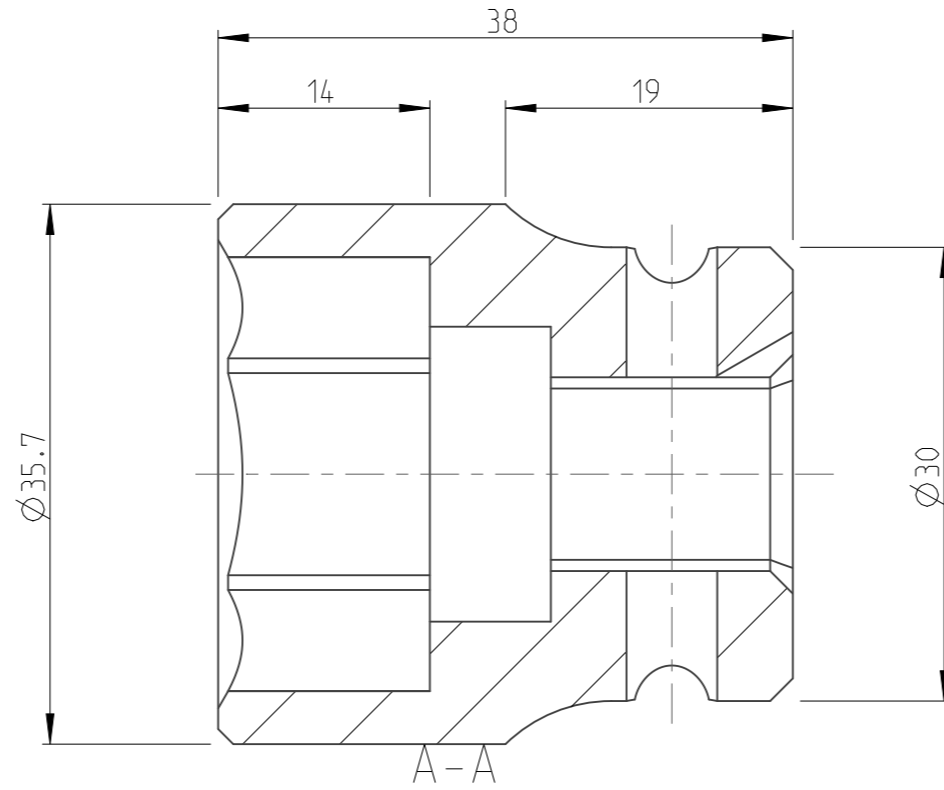

PART	4027130076	Status	Released	Rev. / Iter	1.0
Drawing	4027130076	Status		Rev. / Iter	1.0

1:1

proprietary document. Not to be used in any way without our consent.

SALTUS

Name	Socket-SQ1/2"-L38-HEX1"
Designation	4027 1300 76