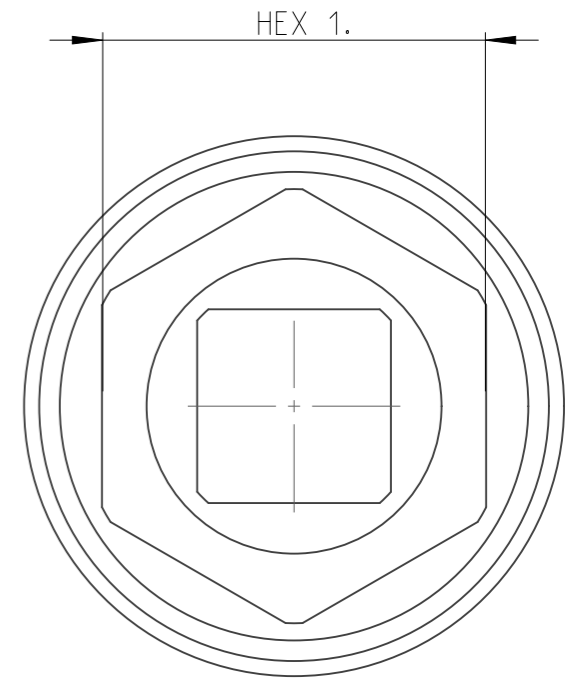

PART	4027130076	Status	Released	Rev. / Iter	1.0
Drawing	4027130076	Status		Rev. / Iter	1.0

1:1

proprietary document. Not to be used in any way without our consent.

SALTUS

Name	Socket-SQ1/2"-L38-HEX1"
Designation	4027 1300 76