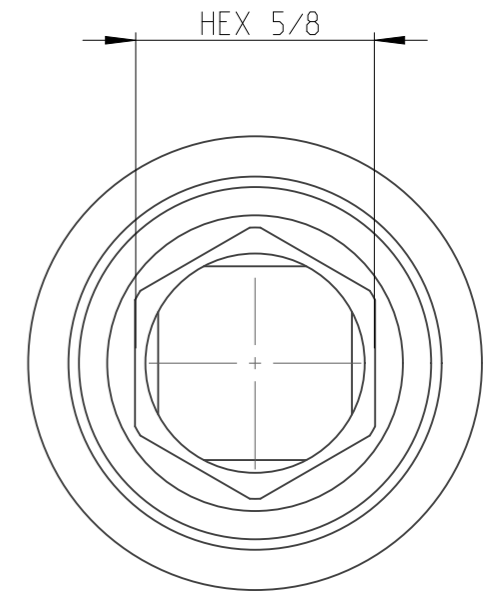

PART	4027130083	Status	Released	Rev./Iter	1.0
Drawing	4027130083	Status		Rev./Iter	1.0

proprietary document. Not to be used in any way without our consent.

**SALTUS**

Name

Socket-SQ1/2"-L38-HEX5/8"

Designation