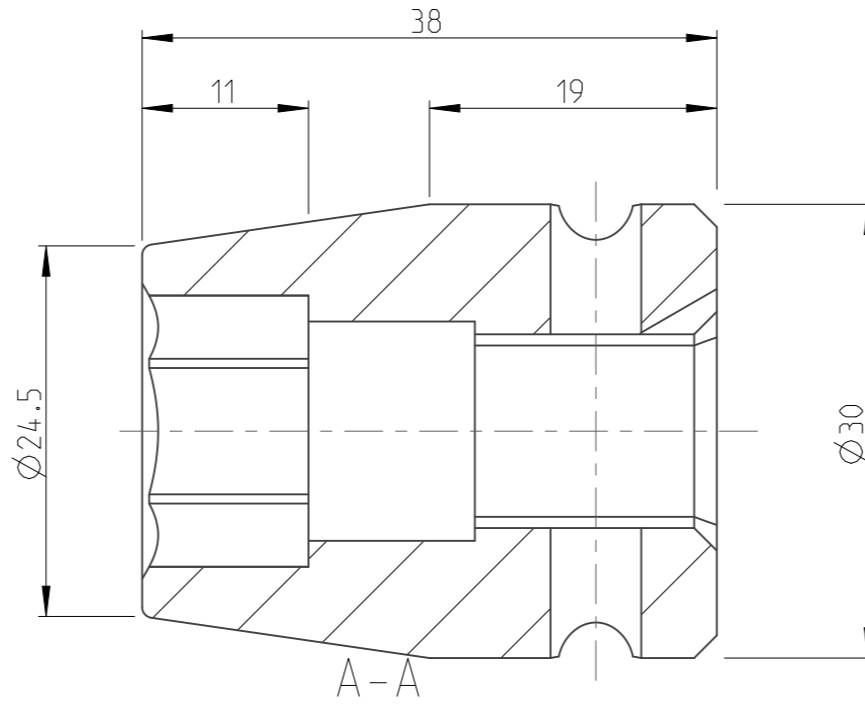

PART	4027130083	Status	Released	Rev./Iter	1.0
Drawing	4027130083	Status		Rev./Iter	1.0

proprietary document. Not to be used in any way without our consent.

**SALTUS**

Name

Socket-SQ1/2"-L38-HEX5/8"

Designation