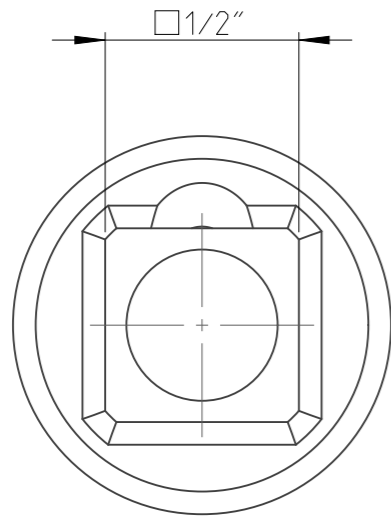

PART	4027130088	Status	Released	Rev./Iter	1.0
Drawing	4027130088	Status		Rev./Iter	1.0

proprietary document. Not to be used in any way without our consent.

**SALTUS**

Name  
Socket-SQ1/2"-L38-HEX7/16"  
Designation  
4027 1300 88