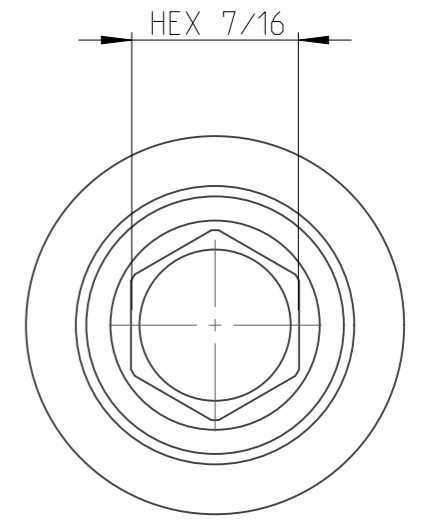

PART	4027130088	Status	Released	Rev./Iter	1.0
Drawing	4027130088	Status		Rev./Iter	1.0

proprietary document. Not to be used in any way without our consent.

**SALTUS**

Name  
Socket-SQ1/2"-L38-HEX7/16"  
Designation  
4027 1300 88