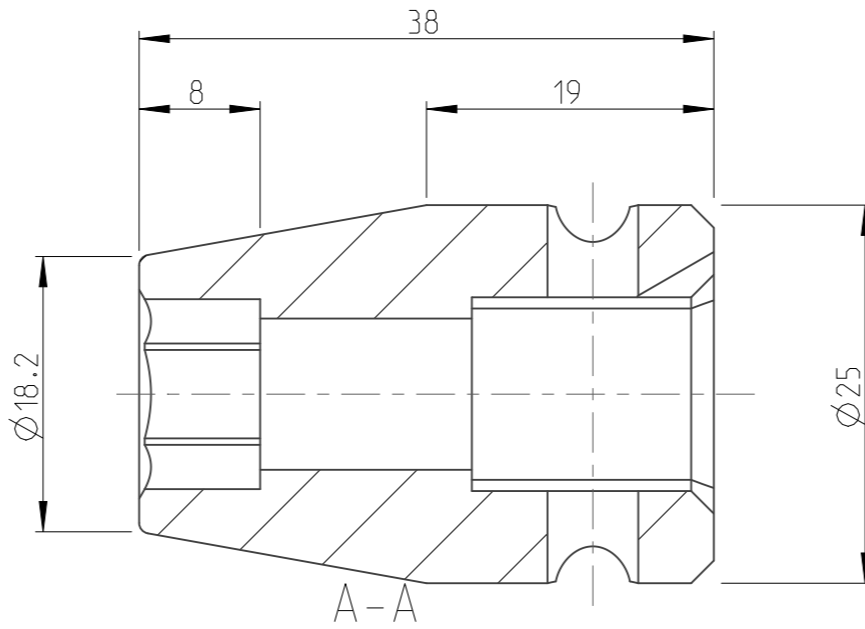

PART	4027130088	Status	Released	Rev./Iter	1.0
Drawing	4027130088	Status		Rev./Iter	1.0

proprietary document. Not to be used in any way without our consent.

**SALTUS**

Name  
Socket-SQ1/2"-L38-HEX7/16"  
Designation  
4027 1300 88