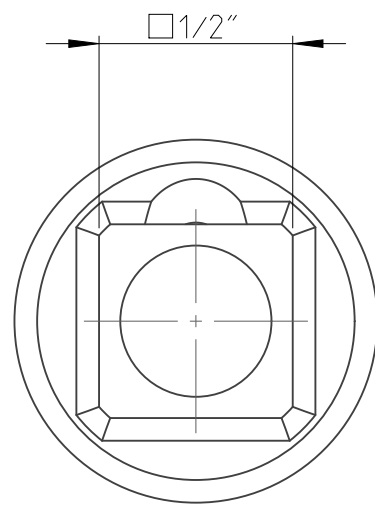

PART	4027130111	Status	Released	Rev. / Iter	2.0
Drawing	4027130111	Status		Rev. / Iter	2.0

proprietary document. Not to be used in any way without our consent.

SALTUS

Name
Socket-SQ1/2"-L38-HEX11-TW
Designation
4027 1301 11