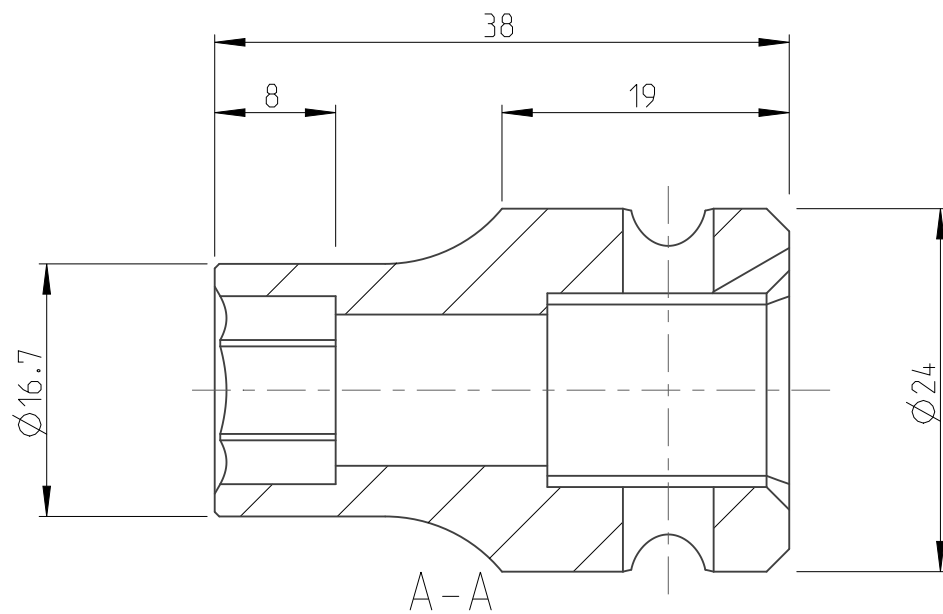

PART	4027130111	Status	Released	Rev. / Iter	2.0
Drawing	4027130111	Status		Rev. / Iter	2.0

proprietary document. Not to be used in any way without our consent.

SALTUS

Name
Socket-SQ1/2"-L38-HEX11-TW
Designation
4027 1301 11