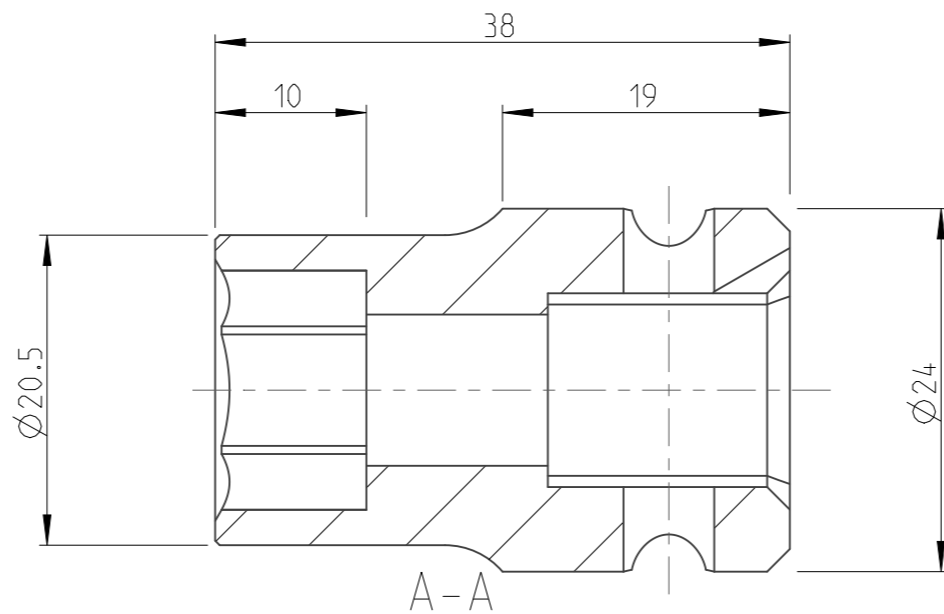

PART	4027130114	Status	Released	Rev. / Iter	1.0
Drawing	4027130114	Status		Rev. / Iter	1.0

proprietary document. Not to be used in any way without our consent.

SALTUS

Name
Socket-SQ1/2"-L38-HEX14-TW
Designation
4027 1301 14