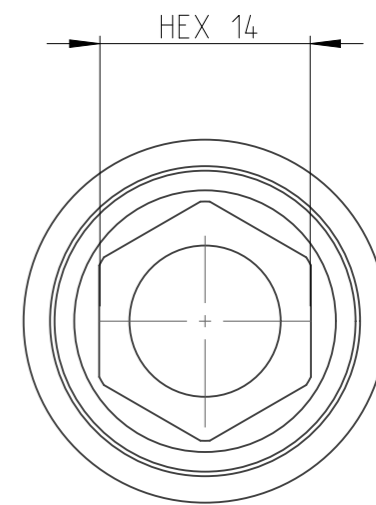

PART	4027130114	Status	Released	Rev. / Iter	1.0
Drawing	4027130114	Status		Rev. / Iter	1.0

proprietary document. Not to be used in any way without our consent.

SALTUS

Name
Socket-SQ1/2"-L38-HEX14-TW
Designation
4027 1301 14