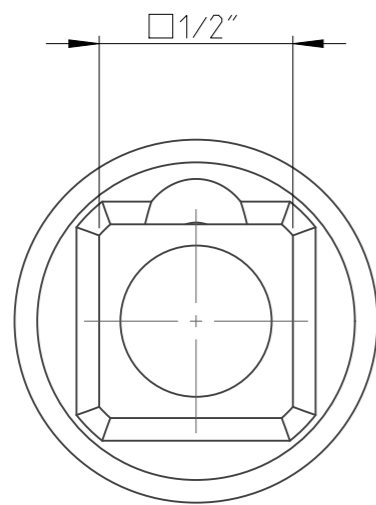

PART	4027130114	Status	Released	Rev. / Iter	1.0
Drawing	4027130114	Status		Rev. / Iter	1.0

proprietary document. Not to be used in any way without our consent.

SALTUS

Name
Socket-SQ1/2"-L38-HEX14-TW
Designation
4027 1301 14