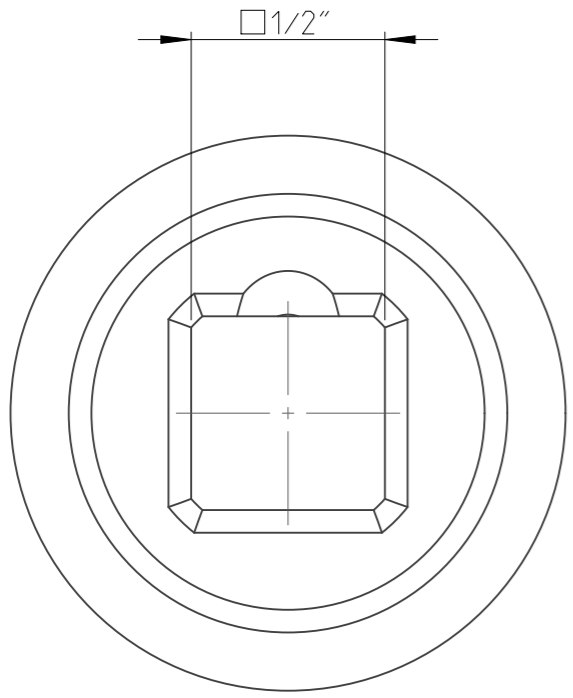

PART	4027130127	Status	Released	Rev./Iter	1.0
Drawing	4027130127	Status		Rev./Iter	1.0

1:1

proprietary document. Not to be used in any way without our consent.

SALTUS	Name	Socket-SQ1/2"-L40-HEX27-TW
	Designation	4027 1301 27