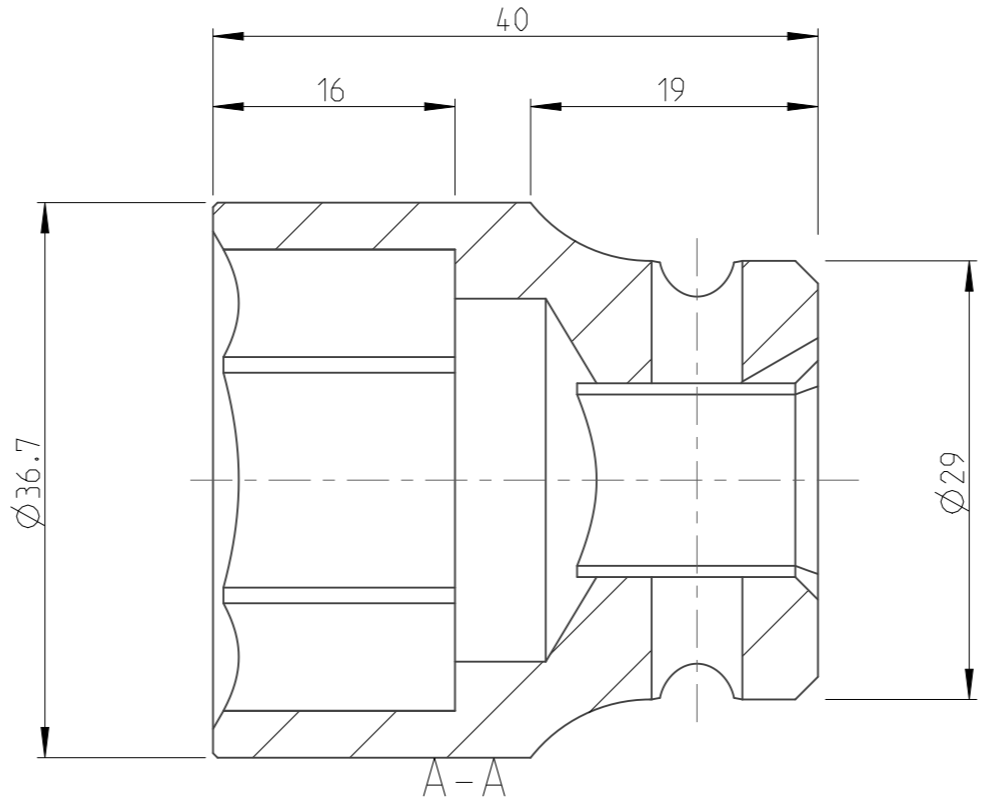

PART	4027130127	Status	Released	Rev./Iter	1.0
Drawing	4027130127	Status		Rev./Iter	1.0

1:1

proprietary document. Not to be used in any way without our consent.

SALTUS	Name	Socket-SQ1/2"-L40-HEX27-TW
	Designation	4027 1301 27