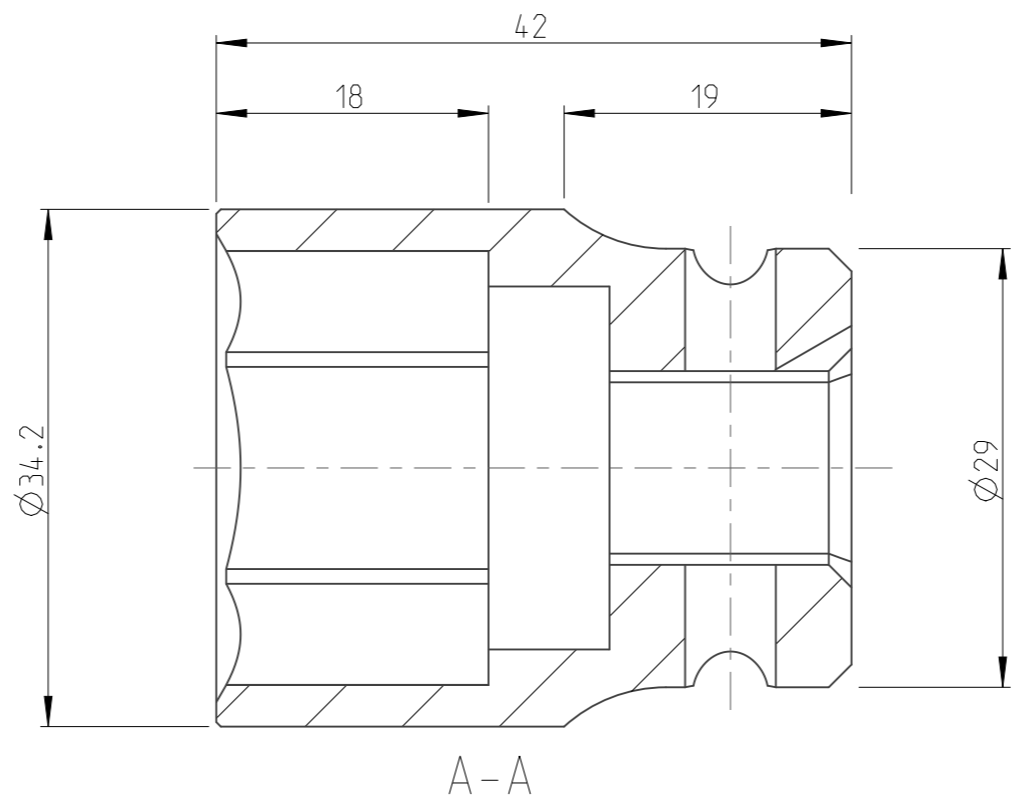

PART	4027130176	Status	Released	Rev. / Iter	1.2
Drawing	4027130176	Status		Rev. / Iter	1.2

proprietary document. Not to be used in any way without our consent.

<b>SALTUS</b>	Name	Socket-SQ1/2"-L38-HEX1"-TW
	Designation	4027 1301 76