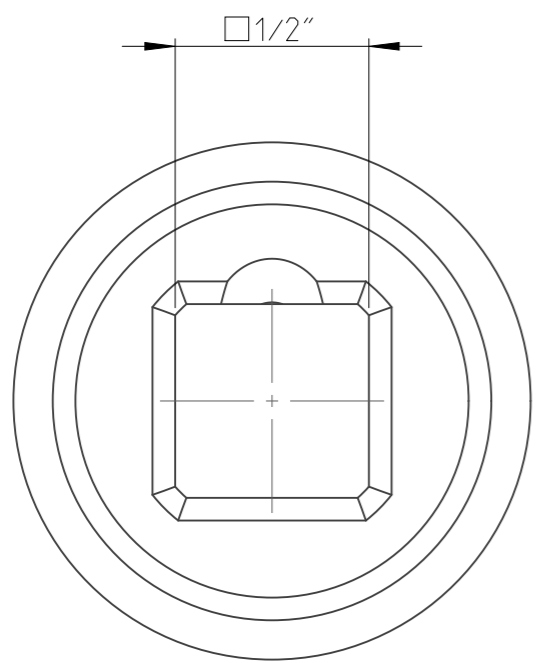

PART	4027130176	Status	Released	Rev. / Iter	1.2
Drawing	4027130176	Status		Rev. / Iter	1.2

proprietary document. Not to be used in any way without our consent.

<b>SALTUS</b>	Name	Socket-SQ1/2"-L38-HEX1"-TW
	Designation	4027 1301 76