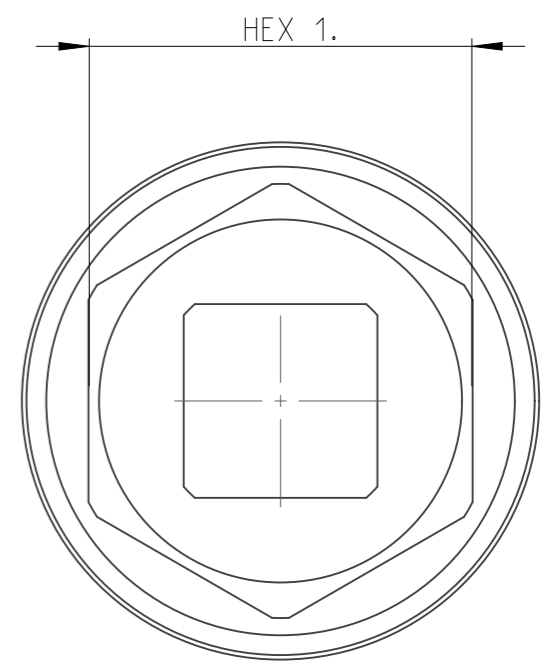

PART	4027130176	Status	Released	Rev. / Iter	1.2
Drawing	4027130176	Status		Rev. / Iter	1.2

proprietary document. Not to be used in any way without our consent.

<b>SALTUS</b>	Name	Socket-SQ1/2"-L38-HEX1"-TW
	Designation	4027 1301 76