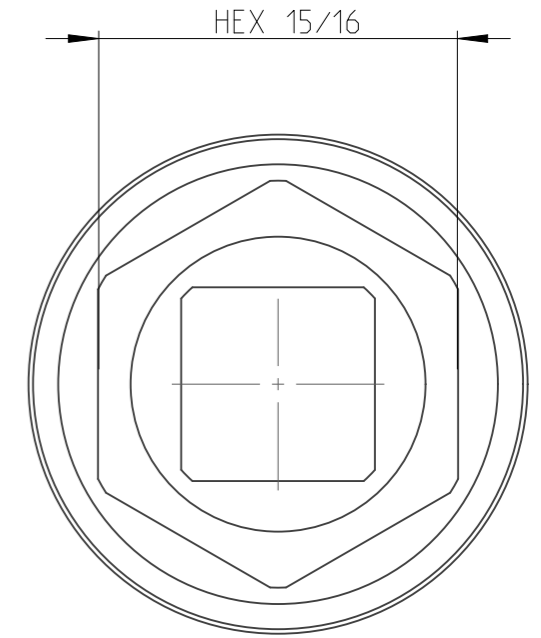

PART	4027130177	Status	Released	Rev./Iter	1.0
Drawing	4027130177	Status		Rev./Iter	1.0

proprietary document. Not to be used in any way without our consent.

SALTUS

Name
Socket-SQ1/2"-L38-HEX15/16"-TW
Designation
4027 1301 77