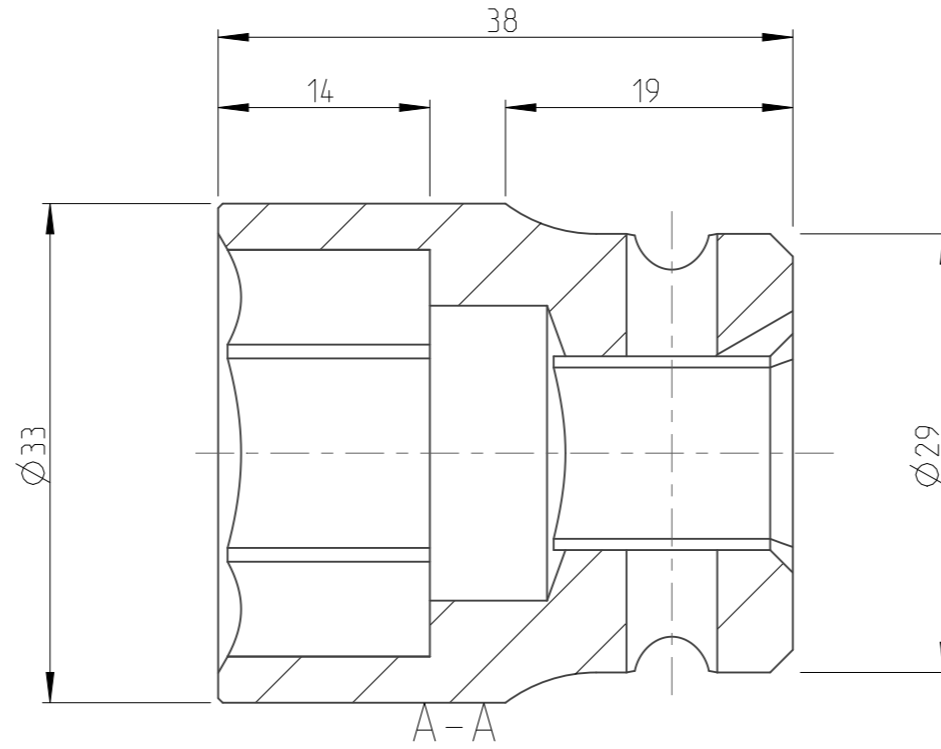

PART	4027130177	Status	Released	Rev./Iter	1.0
Drawing	4027130177	Status		Rev./Iter	1.0

proprietary document. Not to be used in any way without our consent.

SALTUS

Name
Socket-SQ1/2"-L38-HEX15/16"-TW
Designation
4027 1301 77