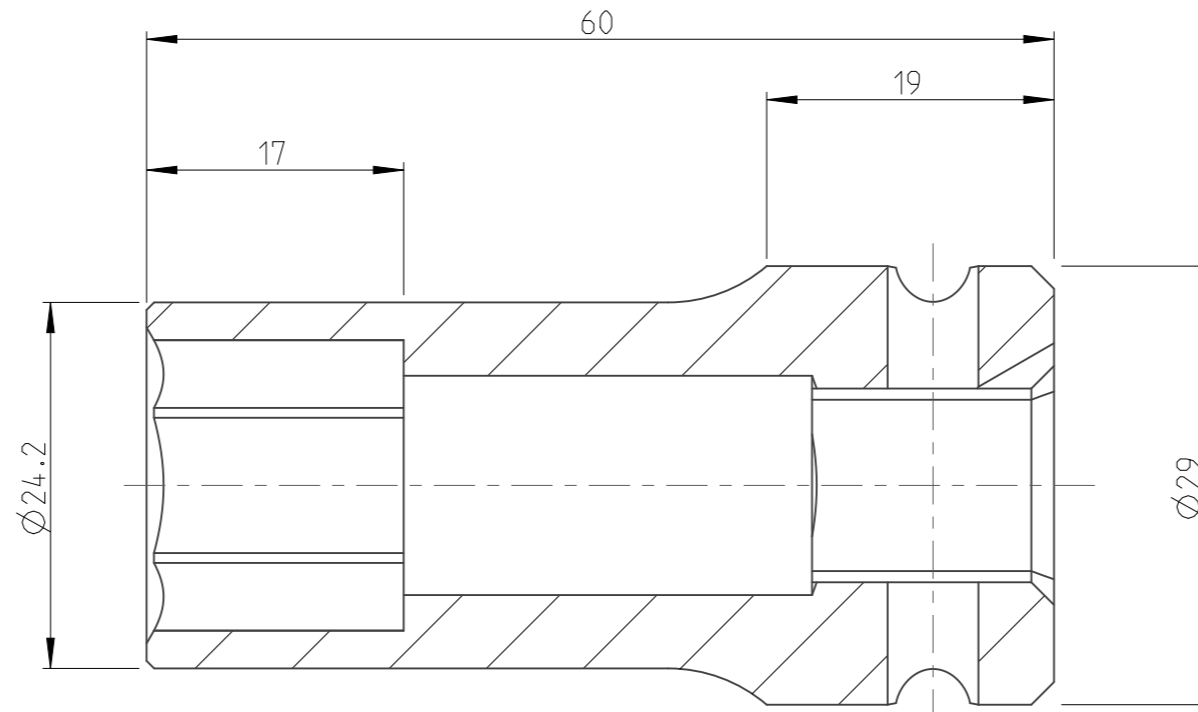

PART	4027130217	Status	Released	Rev./Iter	1.0
Drawing	4027130217	Status		Rev./Iter	1.0

A-A  
2:1

1:1

proprietary document. Not to be used in any way without our consent.

**SALTUS**

Name	Socket-SQ1/2"-L60-HEX17-TW
Designation	4027 1302 17