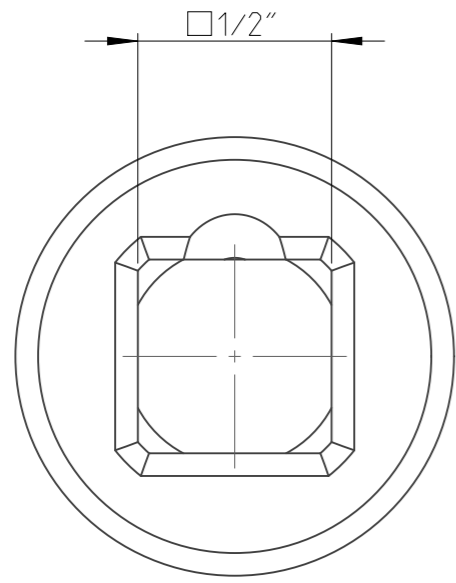

PART	4027130217	Status	Released	Rev./Iter	1.0
Drawing	4027130217	Status		Rev./Iter	1.0

A-A  
2:1

1:1

proprietary document. Not to be used in any way without our consent.

**SALTUS**

Name	Socket-SQ1/2"-L60-HEX17-TW
Designation	4027 1302 17