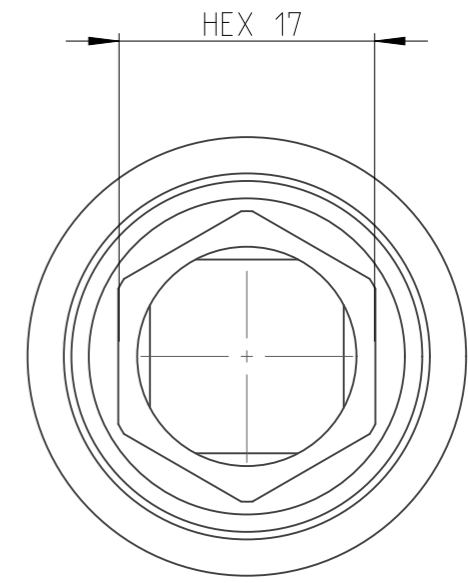

PART	4027130217	Status	Released	Rev./Iter	1.0
Drawing	4027130217	Status		Rev./Iter	1.0

A-A  
2:1

1:1

proprietary document. Not to be used in any way without our consent.

**SALTUS**

Name	Socket-SQ1/2"-L60-HEX17-TW
Designation	4027 1302 17