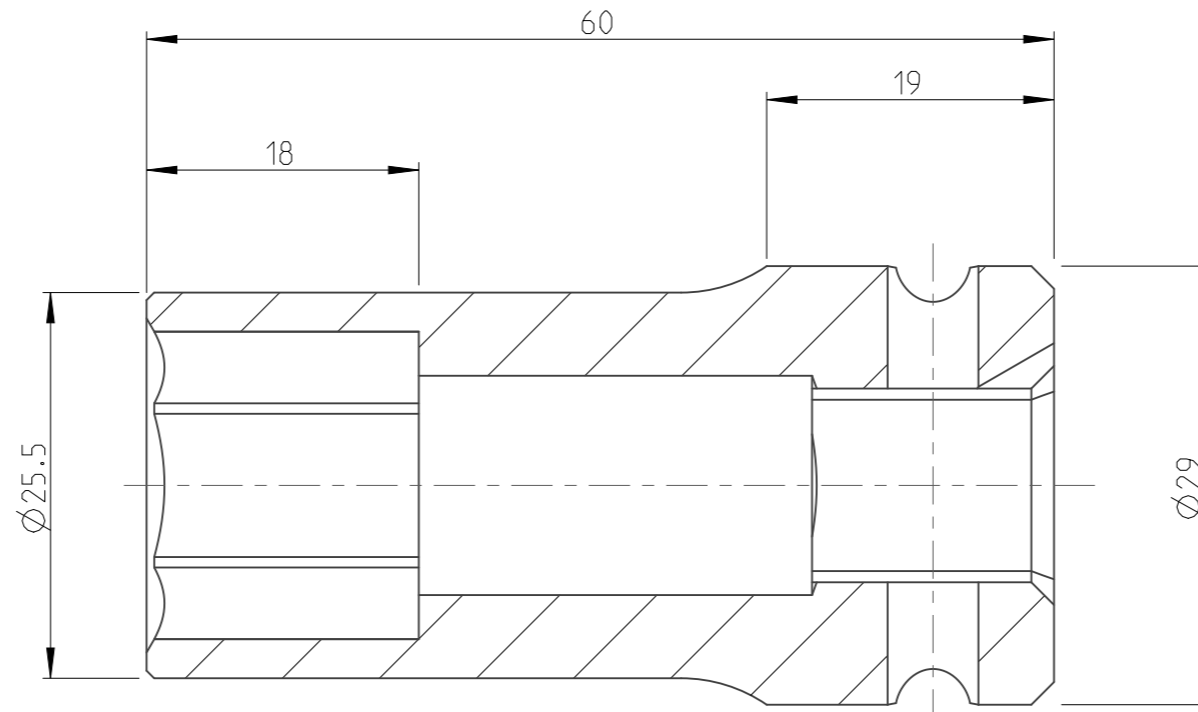

PART	4027130218	Status	Released	Rev./Iter	1.0
Drawing	4027130218	Status		Rev./Iter	1.0

A-A
2:1

1:1

proprietary document. Not to be used in any way without our consent.

SALTUS

Name	Socket-SQ1/2"-L60-HEX18-TW
Designation	4027 1302 18