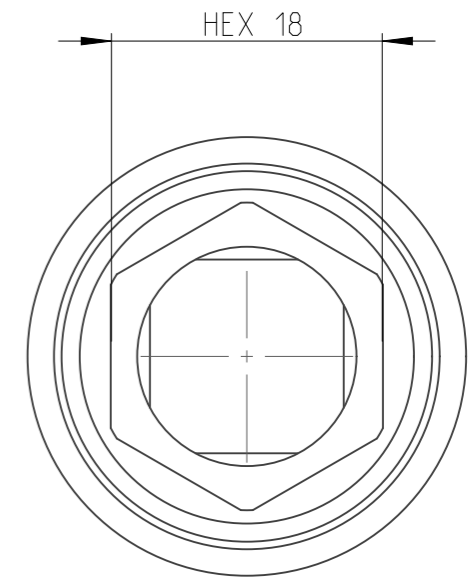

PART	4027130218	Status	Released	Rev./Iter	1.0
Drawing	4027130218	Status		Rev./Iter	1.0

A-A
2:1

1:1

proprietary document. Not to be used in any way without our consent.

SALTUS

Name	Socket-SQ1/2"-L60-HEX18-TW
Designation	4027 1302 18