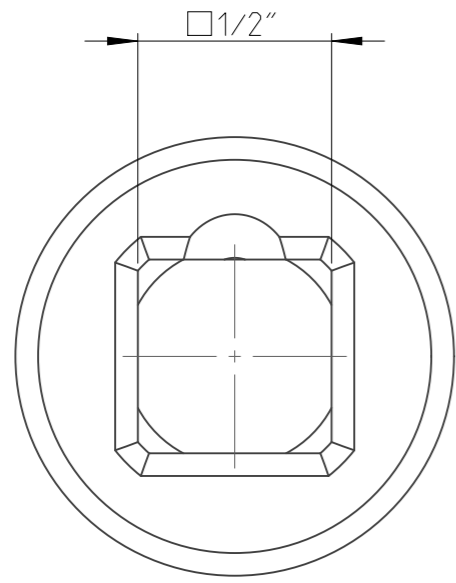

PART	4027130218	Status	Released	Rev./Iter	1.0
Drawing	4027130218	Status		Rev./Iter	1.0

A-A
2:1

1:1

proprietary document. Not to be used in any way without our consent.

SALTUS

Name	Socket-SQ1/2"-L60-HEX18-TW
Designation	4027 1302 18